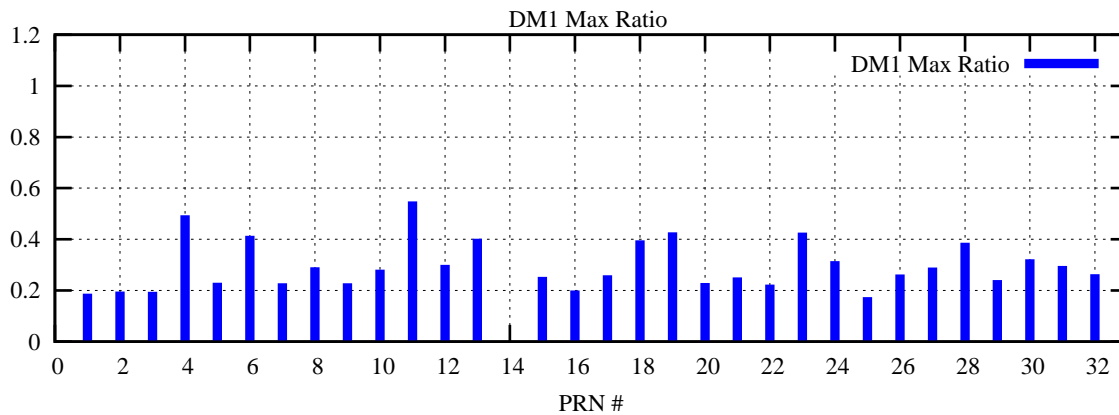

Ratio (PRN Bias/Threshold)

GpsWeek 2125 Day 5

Skinny (Type 0): PRN 8 22
Broad (Type 2): PRN 7 15 17 21 24