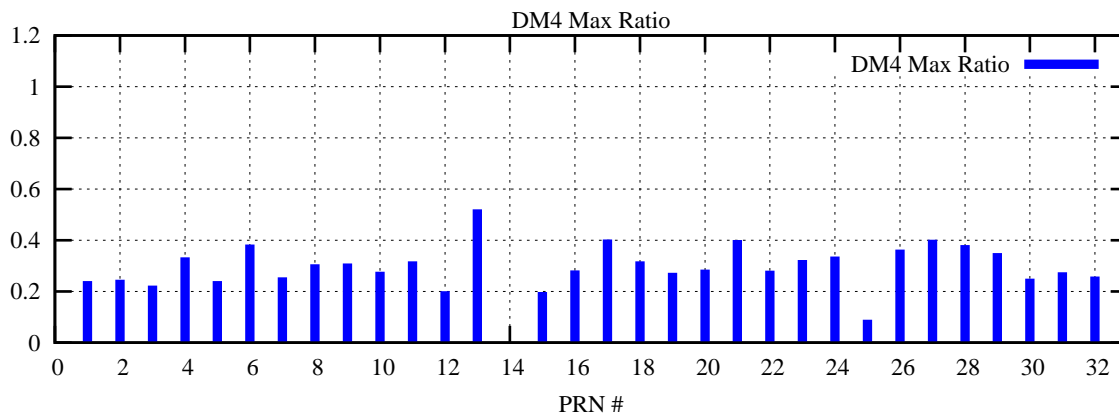

Ratio (PRN Bias/Threshold)

GpsWeek 2125 Day 5

Skinny (Type 0): PRN 8 22
Broad (Type 2): PRN 7 15 17 21 24