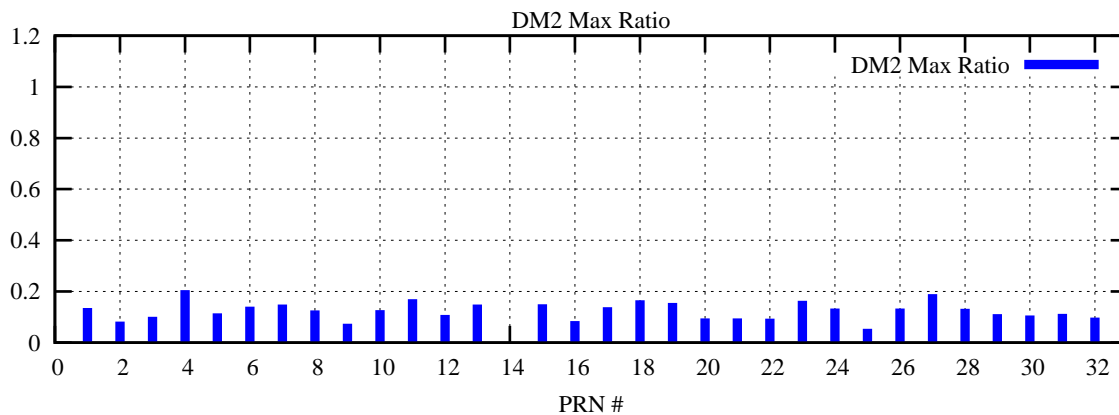

Ratio (PRN Bias/Threshold)

GpsWeek 2125 Day 5

Skinny (Type 0): PRN 8 22
Broad (Type 2): PRN 7 15 17 21 24