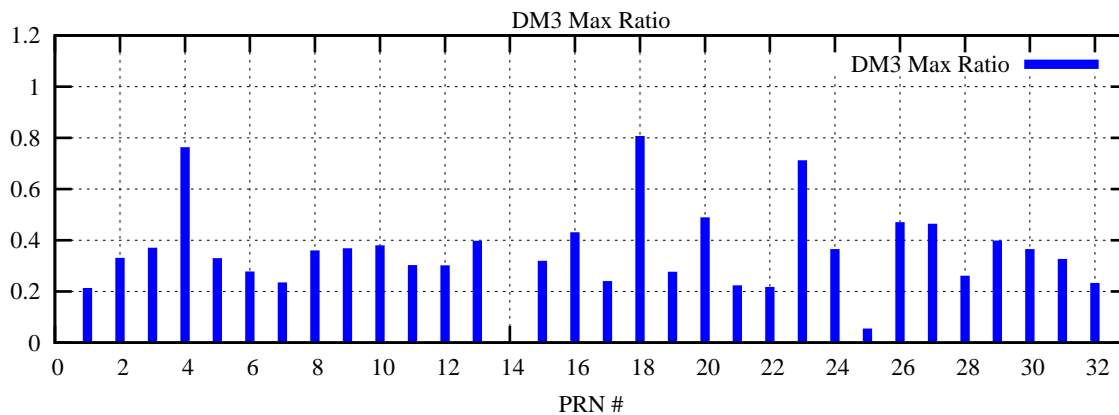

Ratio (PRN Bias/Threshold)

GpsWeek 2125 Day 5

Skinny (Type 0): PRN 8 22
Broad (Type 2): PRN 7 15 17 21 24