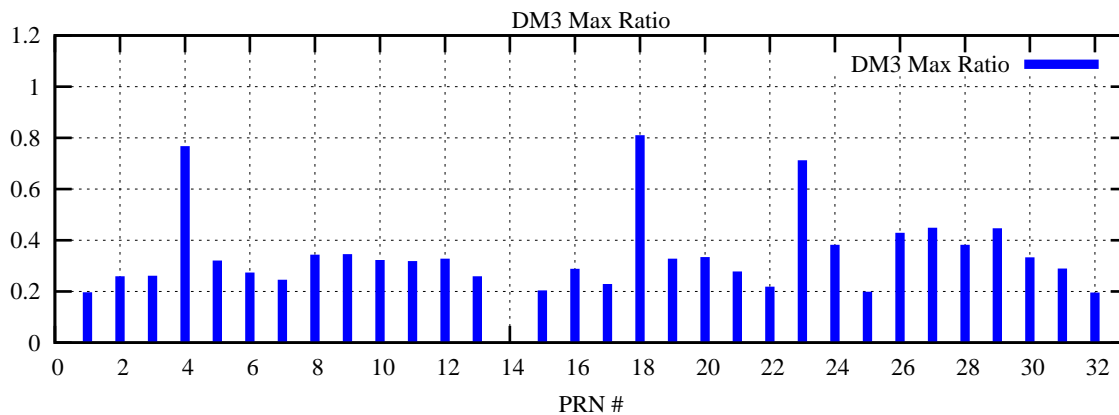

Ratio (PRN Bias/Threshold)

GpsWeek 2125 Day 6

Skinny (Type 0): PRN 8 22
Broad (Type 2): PRN 7 15 17 21 24