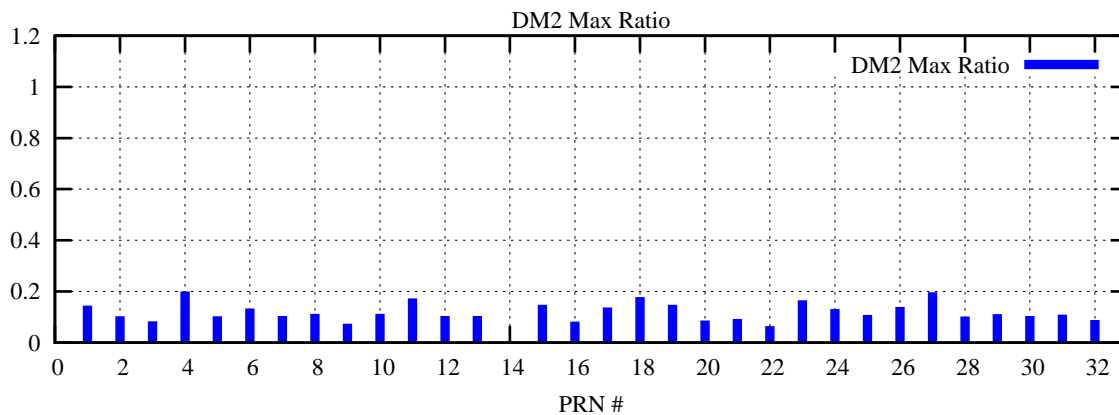

Ratio (PRN Bias/Threshold)

GpsWeek 2125 Day 6

Skinny (Type 0): PRN 8 22
Broad (Type 2): PRN 7 15 17 21 24