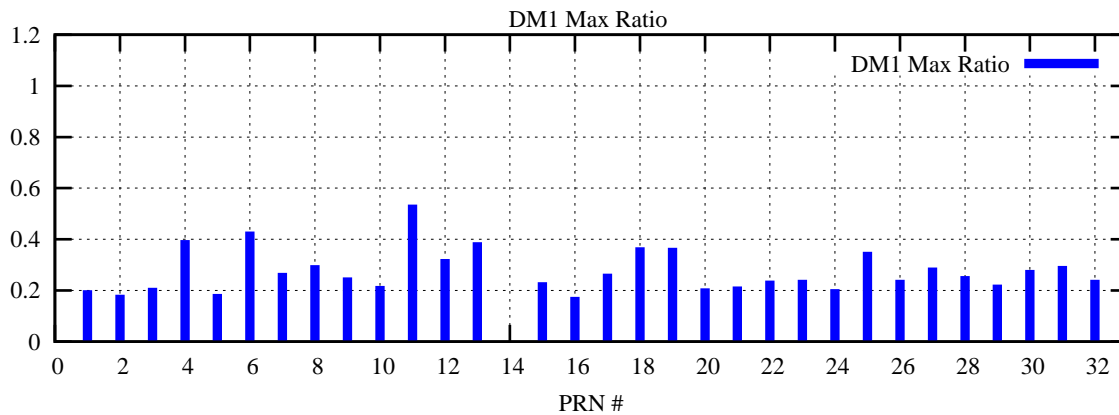

Ratio (PRN Bias/Threshold)

GpsWeek 2125 Day 6

Skinny (Type 0): PRN 8 22
Broad (Type 2): PRN 7 15 17 21 24