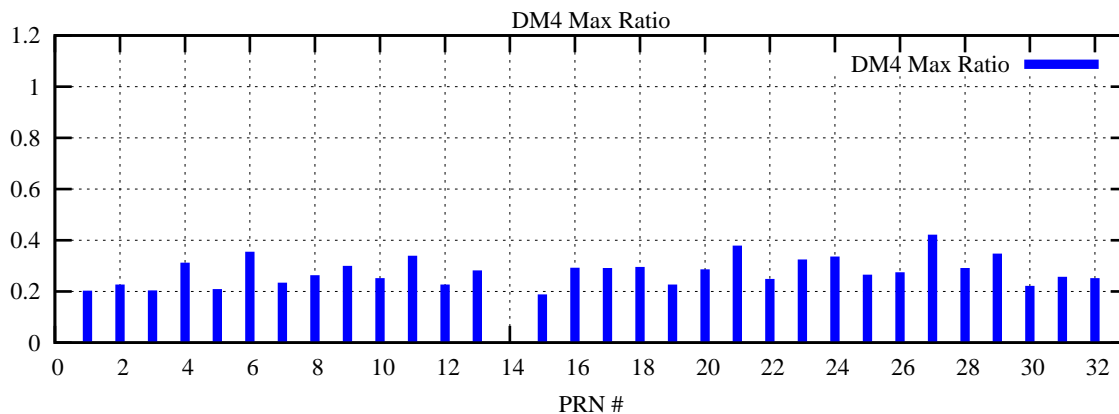

Ratio (PRN Bias/Threshold)

GpsWeek 2125 Day 6

Skinny (Type 0): PRN 8 22
Broad (Type 2): PRN 7 15 17 21 24