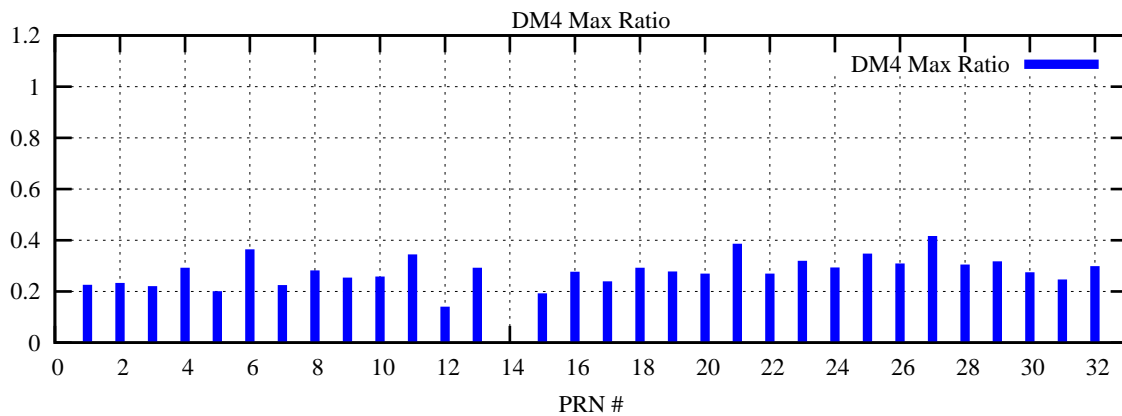

Ratio (PRN Bias/Threshold)

GpsWeek 2126 Day 0

Skinny (Type 0): PRN 8 22  
Broad (Type 2): PRN 7 15 17 21 24