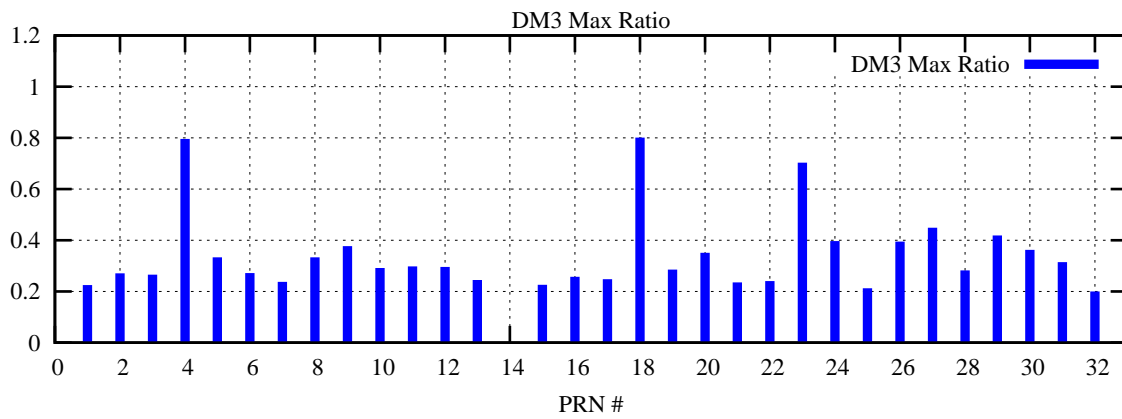

Ratio (PRN Bias/Threshold)

GpsWeek 2126 Day 0

Skinny (Type 0): PRN 8 22  
Broad (Type 2): PRN 7 15 17 21 24