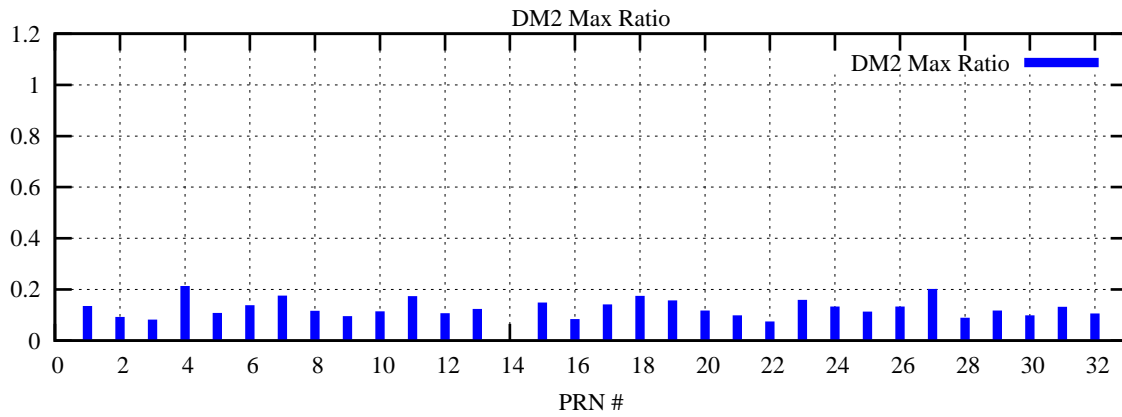

Ratio (PRN Bias/Threshold)

GpsWeek 2126 Day 0

Skinny (Type 0): PRN 8 22  
Broad (Type 2): PRN 7 15 17 21 24