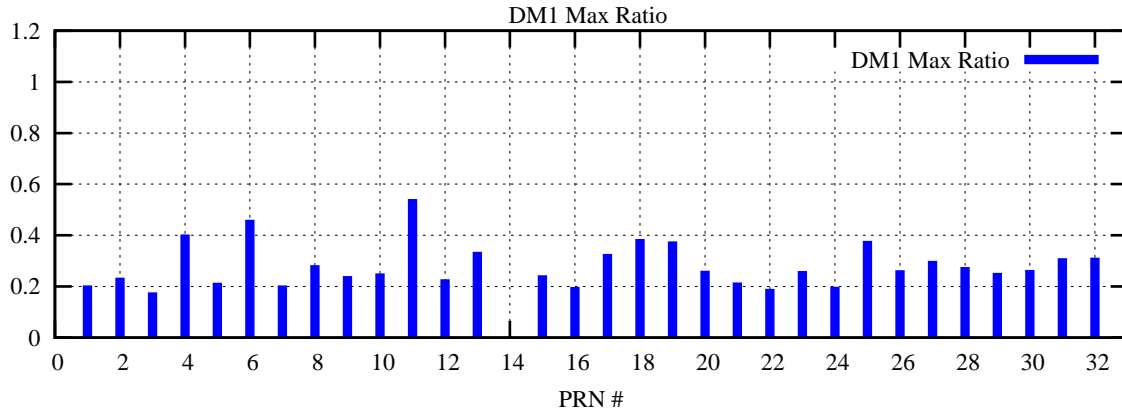

Ratio (PRN Bias/Threshold)

GpsWeek 2126 Day 0

Skinny (Type 0): PRN 8 22  
Broad (Type 2): PRN 7 15 17 21 24