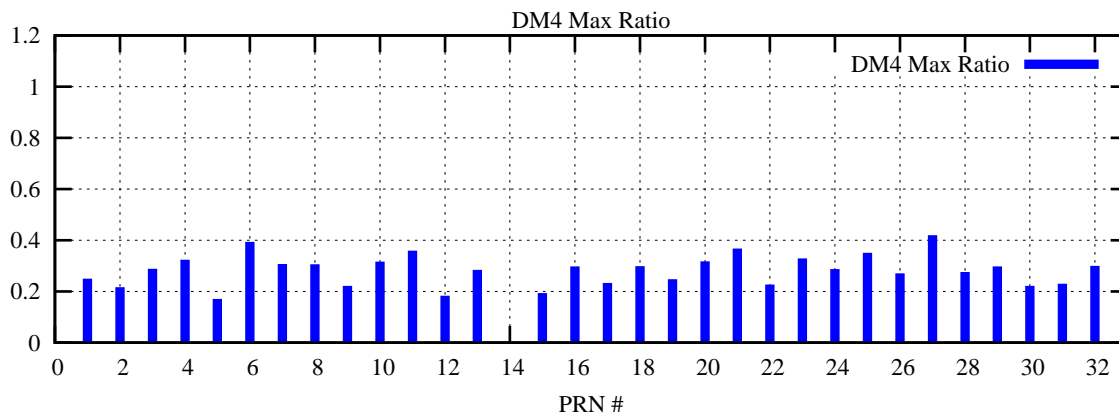

Ratio (PRN Bias/Threshold)

GpsWeek 2126 Day 6

Skinny (Type 0): PRN 8 22
Broad (Type 2): PRN 7 15 17 21 24