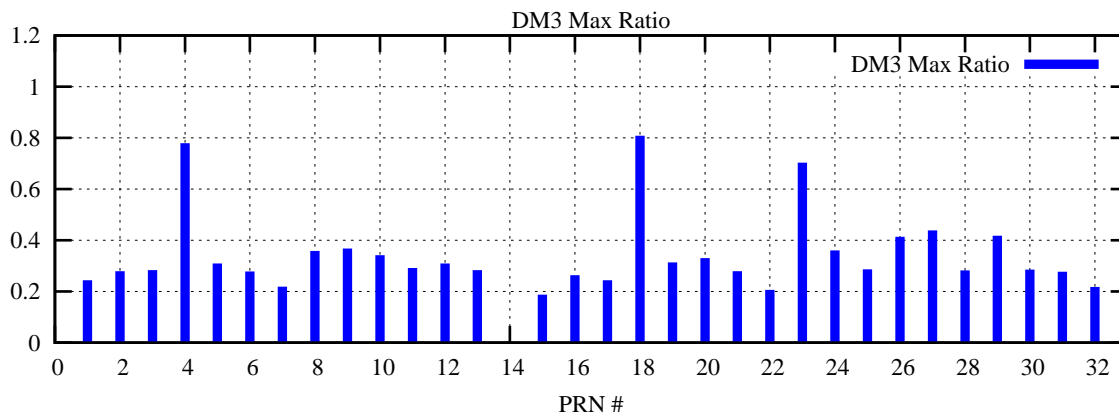

Ratio (PRN Bias/Threshold)

GpsWeek 2126 Day 6

Skinny (Type 0): PRN 8 22
Broad (Type 2): PRN 7 15 17 21 24