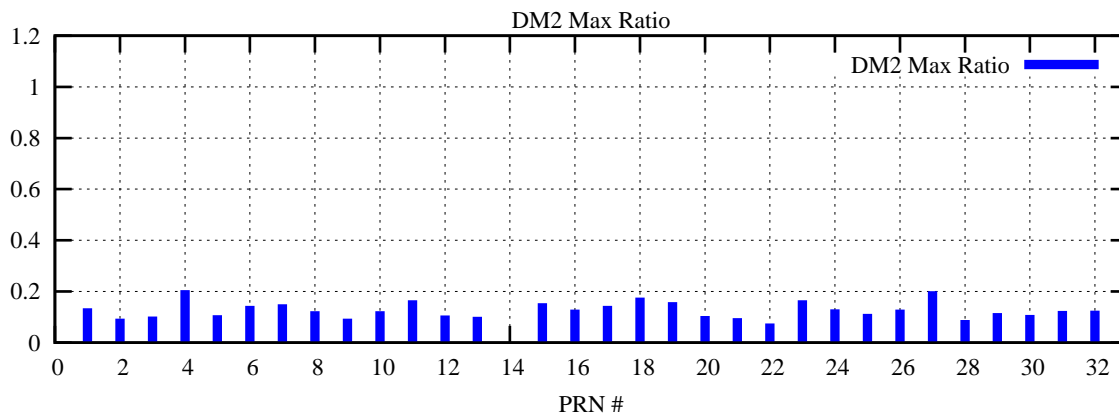

Ratio (PRN Bias/Threshold)

GpsWeek 2126 Day 6

Skinny (Type 0): PRN 8 22
Broad (Type 2): PRN 7 15 17 21 24