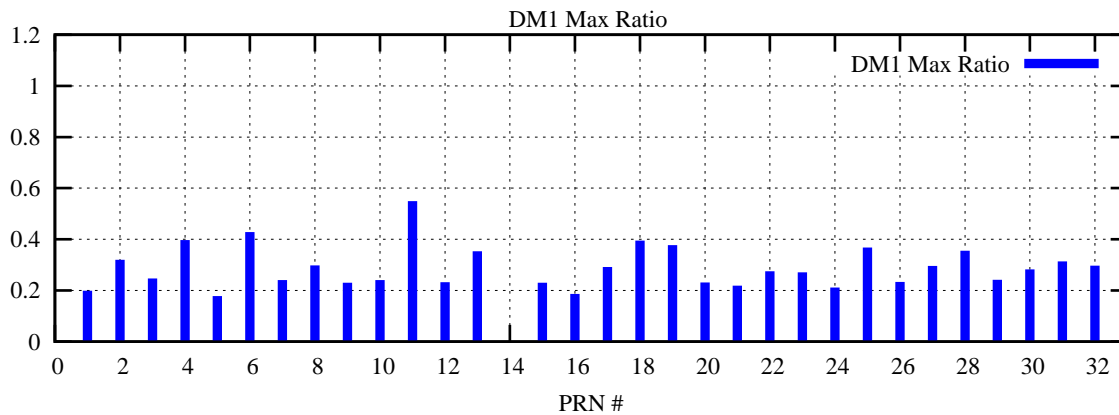

Ratio (PRN Bias/Threshold)

GpsWeek 2126 Day 6

Skinny (Type 0): PRN 8 22
Broad (Type 2): PRN 7 15 17 21 24