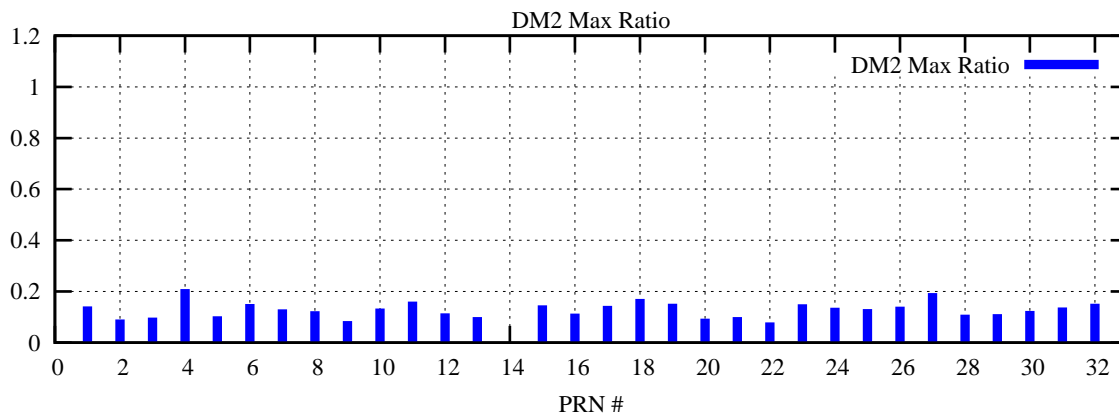

Ratio (PRN Bias/Threshold)

GpsWeek 2127 Day 0

Skinny (Type 0): PRN 8 22
Broad (Type 2): PRN 7 15 17 21 24