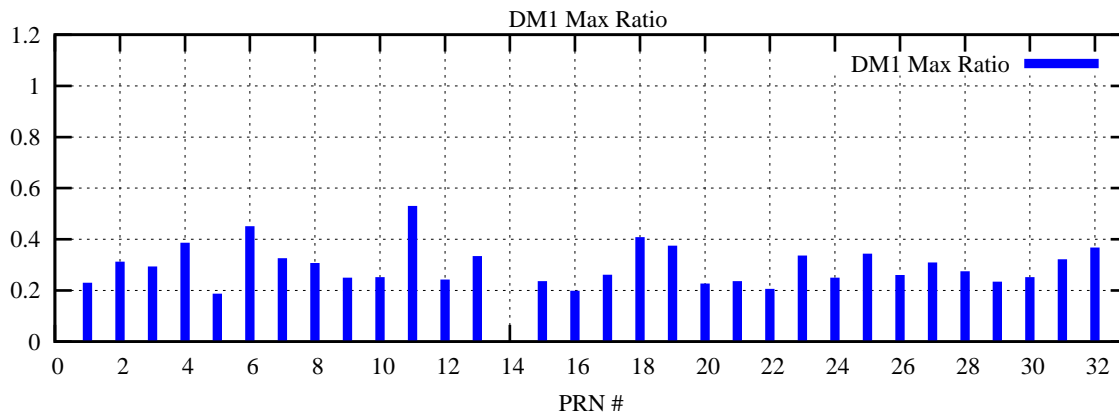

Ratio (PRN Bias/Threshold)

GpsWeek 2127 Day 0

Skinny (Type 0): PRN 8 22
Broad (Type 2): PRN 7 15 17 21 24