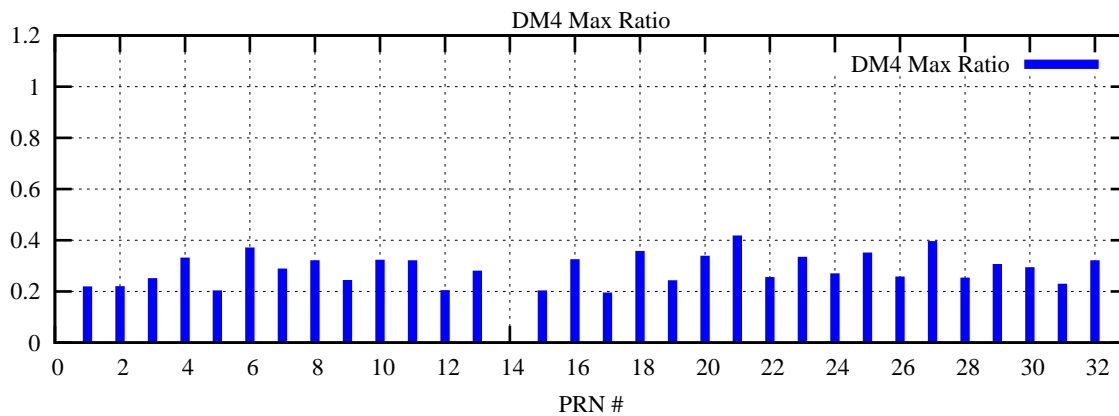

Ratio (PRN Bias/Threshold)

GpsWeek 2127 Day 0

Skinny (Type 0): PRN 8 22
Broad (Type 2): PRN 7 15 17 21 24