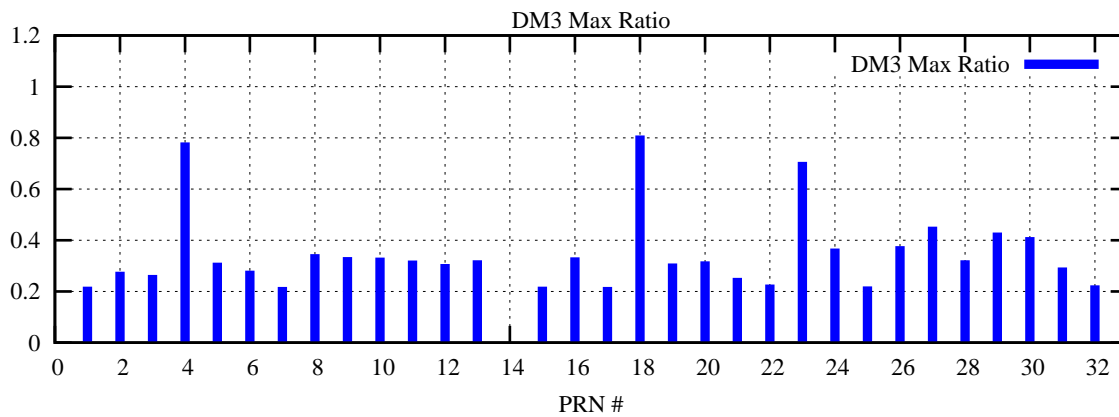

Ratio (PRN Bias/Threshold)

GpsWeek 2127 Day 0

Skinny (Type 0): PRN 8 22
Broad (Type 2): PRN 7 15 17 21 24