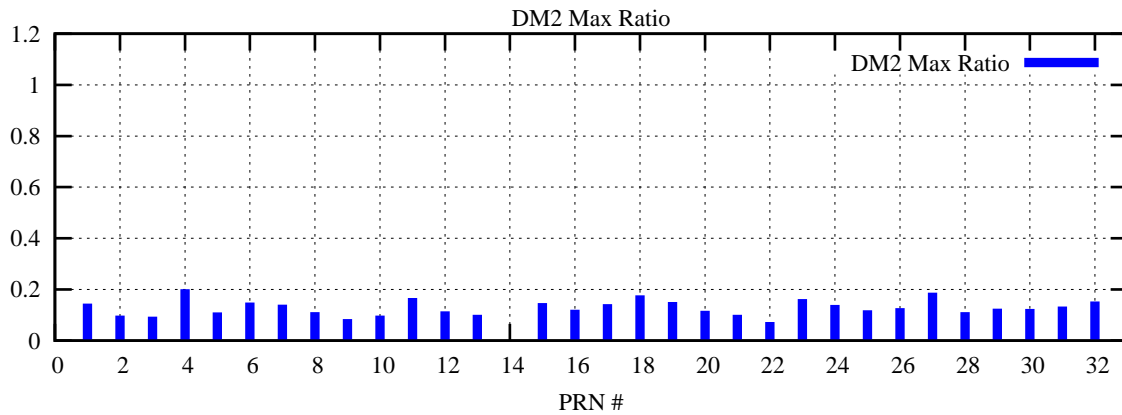

Ratio (PRN Bias/Threshold)

GpsWeek 2127 Day 1

Skinny (Type 0): PRN 8 22
Broad (Type 2): PRN 7 15 17 21 24