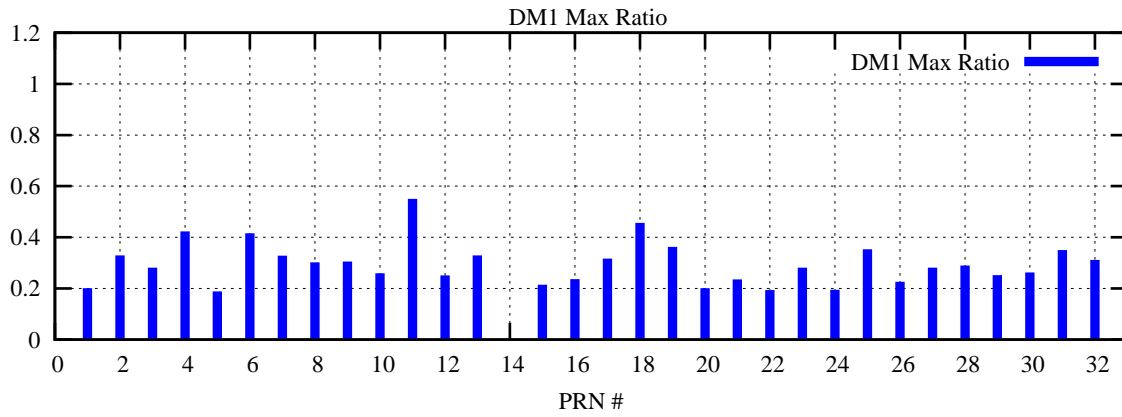

Ratio (PRN Bias/Threshold)

GpsWeek 2127 Day 1

Skinny (Type 0): PRN 8 22
Broad (Type 2): PRN 7 15 17 21 24