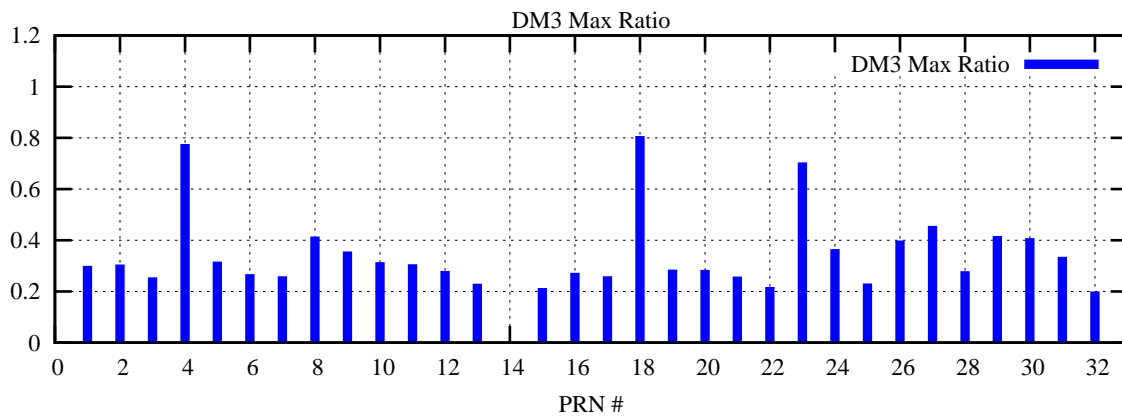

Ratio (PRN Bias/Threshold)

GpsWeek 2127 Day 1

Skinny (Type 0): PRN 8 22
Broad (Type 2): PRN 7 15 17 21 24