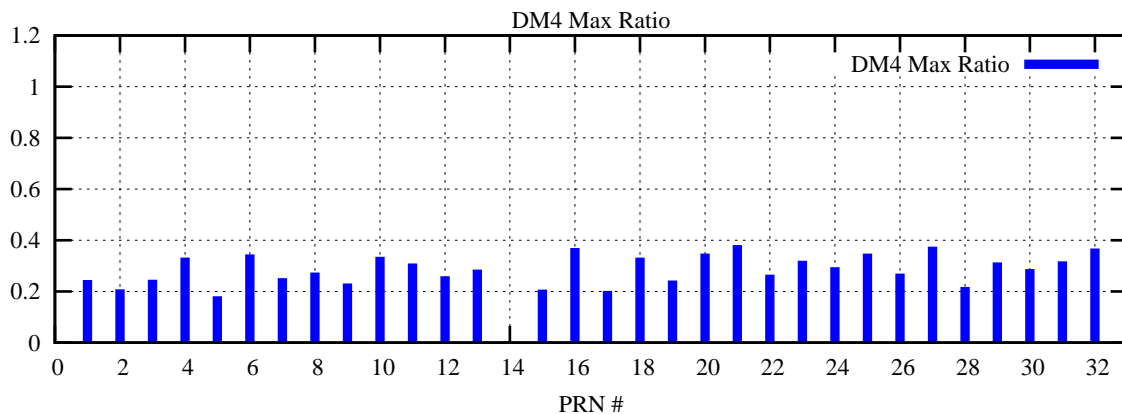

Ratio (PRN Bias/Threshold)

GpsWeek 2127 Day 1

Skinny (Type 0): PRN 8 22
Broad (Type 2): PRN 7 15 17 21 24