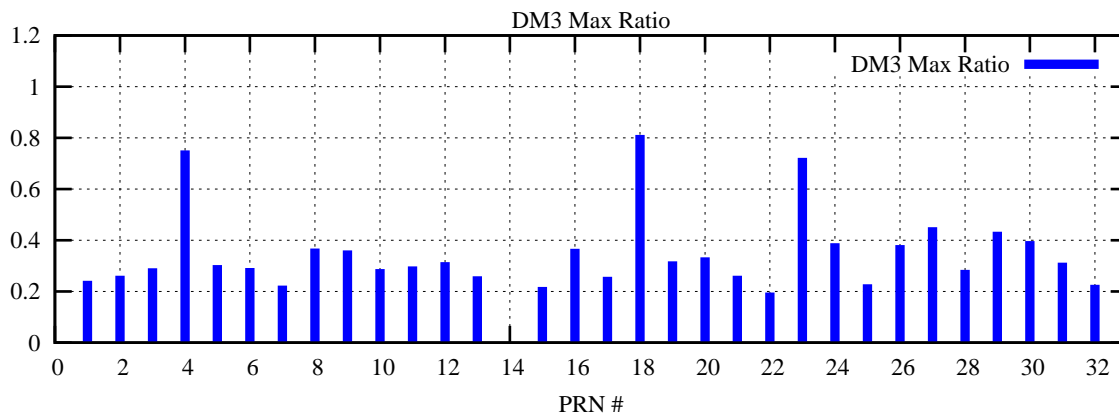

Ratio (PRN Bias/Threshold)

GpsWeek 2127 Day 2

Skinny (Type 0): PRN 8 22
Broad (Type 2): PRN 7 15 17 21 24