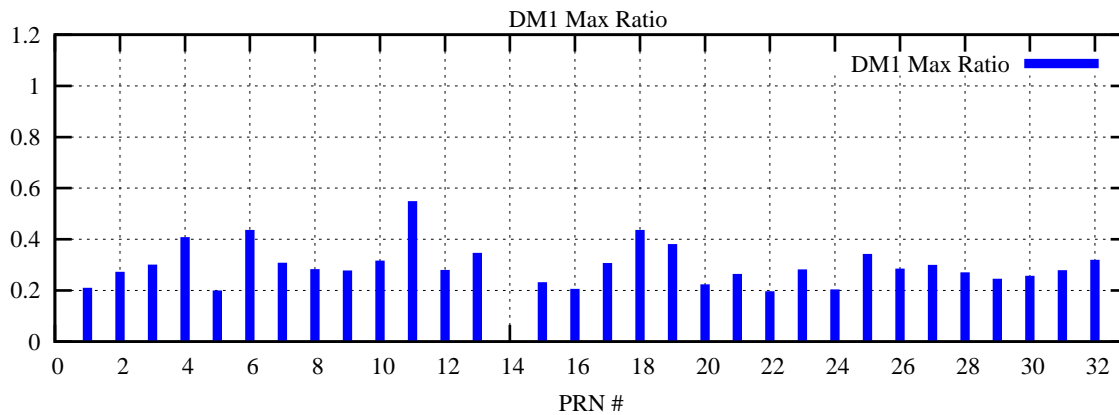

Ratio (PRN Bias/Threshold)

GpsWeek 2127 Day 2

Skinny (Type 0): PRN 8 22
Broad (Type 2): PRN 7 15 17 21 24