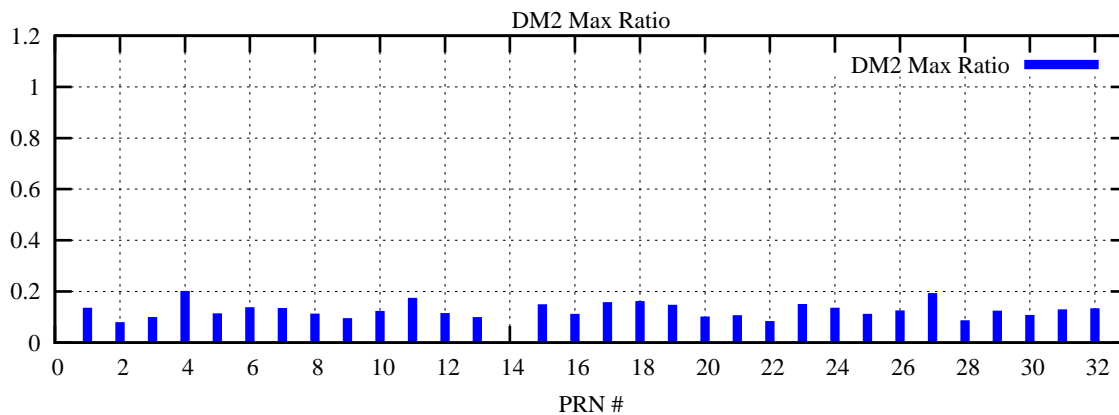

Ratio (PRN Bias/Threshold)

GpsWeek 2127 Day 2

Skinny (Type 0): PRN 8 22
Broad (Type 2): PRN 7 15 17 21 24