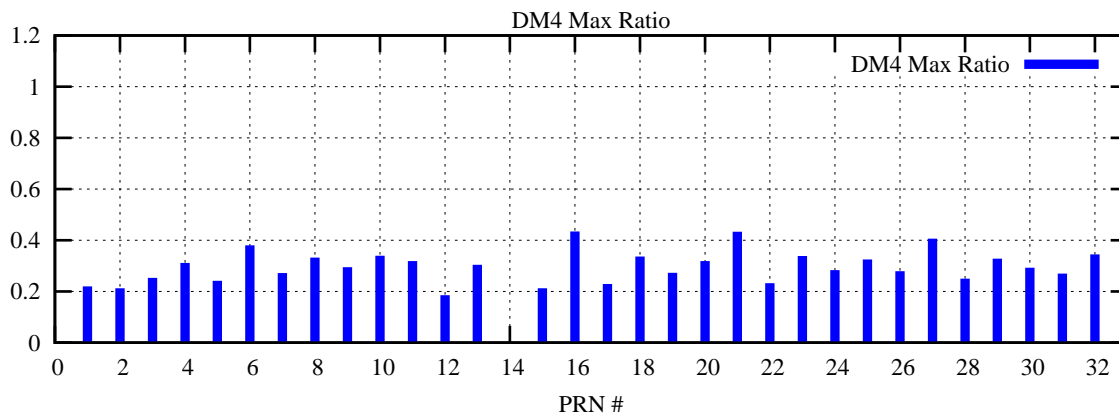

Ratio (PRN Bias/Threshold)

GpsWeek 2127 Day 2

Skinny (Type 0): PRN 8 22
Broad (Type 2): PRN 7 15 17 21 24