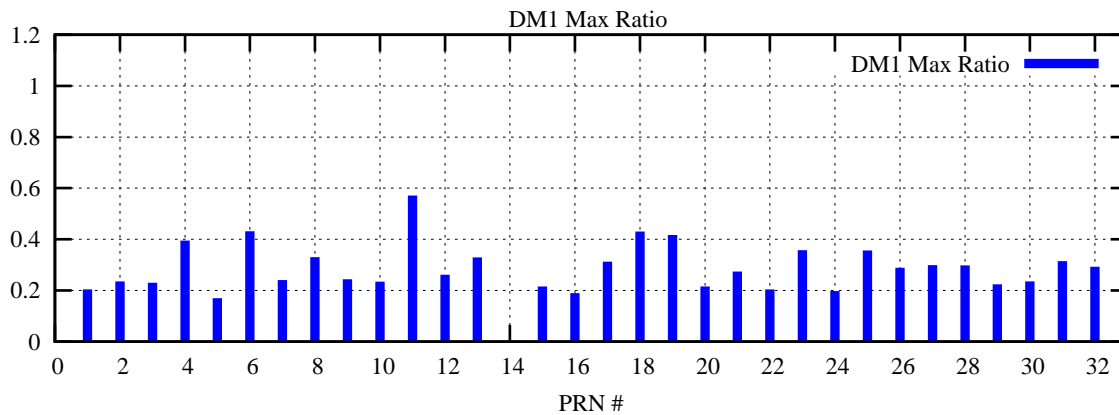

Ratio (PRN Bias/Threshold)

GpsWeek 2127 Day 3

Skinny (Type 0): PRN 8 22  
Broad (Type 2): PRN 7 15 17 21 24