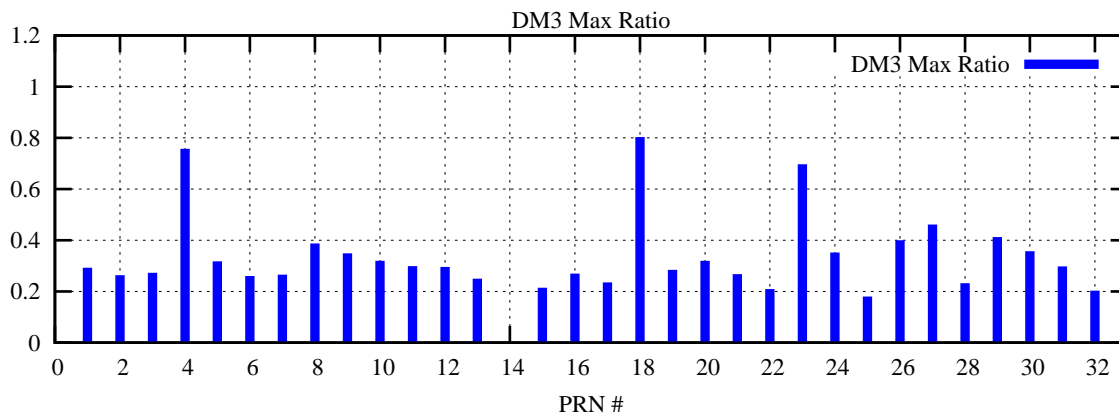

Ratio (PRN Bias/Threshold)

GpsWeek 2127 Day 3

Skinny (Type 0): PRN 8 22  
Broad (Type 2): PRN 7 15 17 21 24