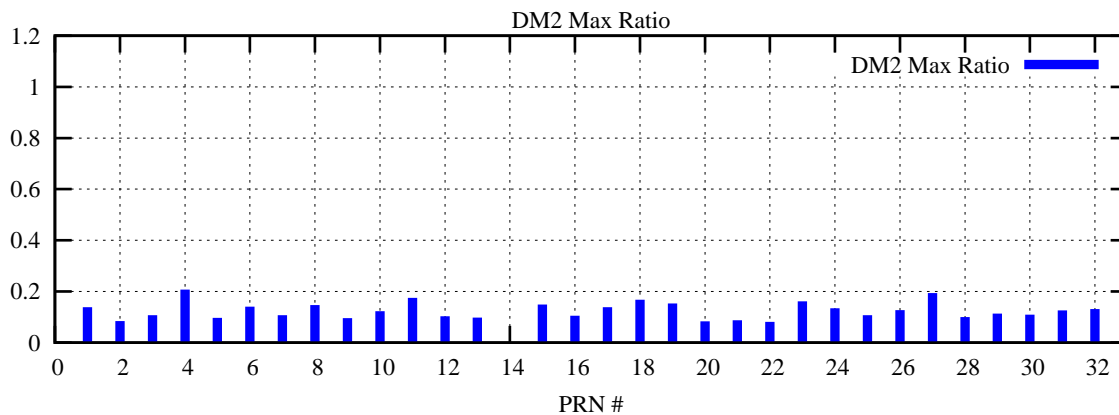

Ratio (PRN Bias/Threshold)

GpsWeek 2127 Day 3

Skinny (Type 0): PRN 8 22  
Broad (Type 2): PRN 7 15 17 21 24