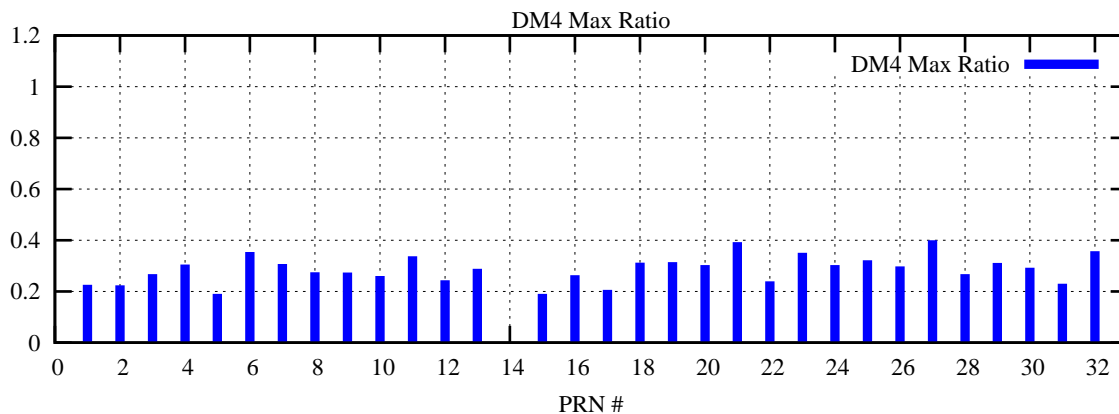

Ratio (PRN Bias/Threshold)

GpsWeek 2127 Day 3

Skinny (Type 0): PRN 8 22  
Broad (Type 2): PRN 7 15 17 21 24