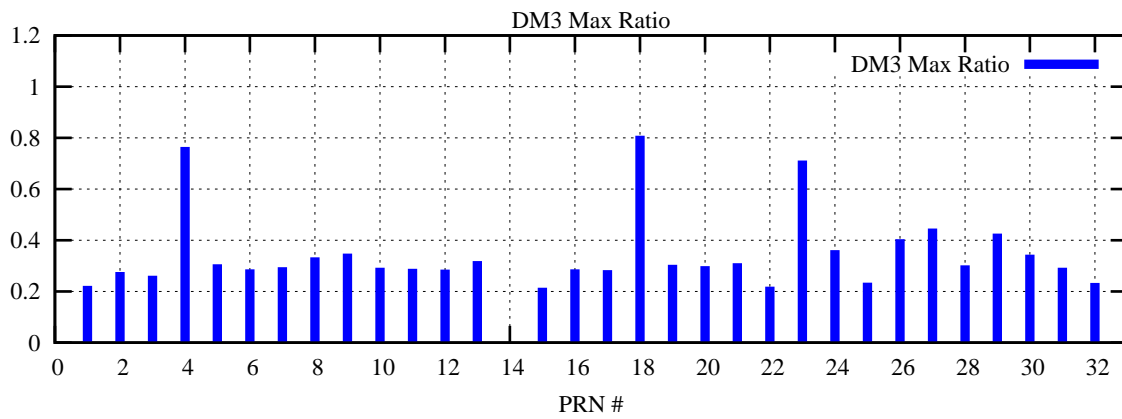

Ratio (PRN Bias/Threshold)

GpsWeek 2127 Day 4

Skinny (Type 0): PRN 8 22
Broad (Type 2): PRN 7 15 17 21 24