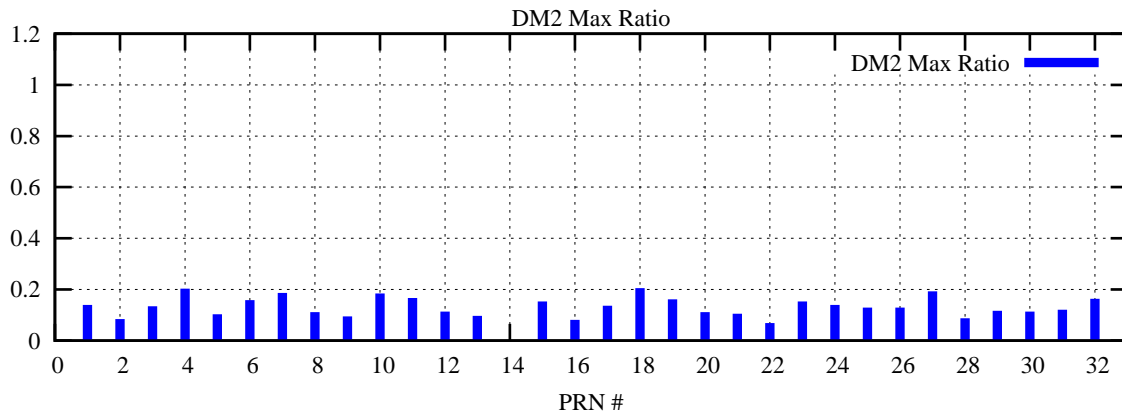

Ratio (PRN Bias/Threshold)

GpsWeek 2127 Day 4

Skinny (Type 0): PRN 8 22
Broad (Type 2): PRN 7 15 17 21 24