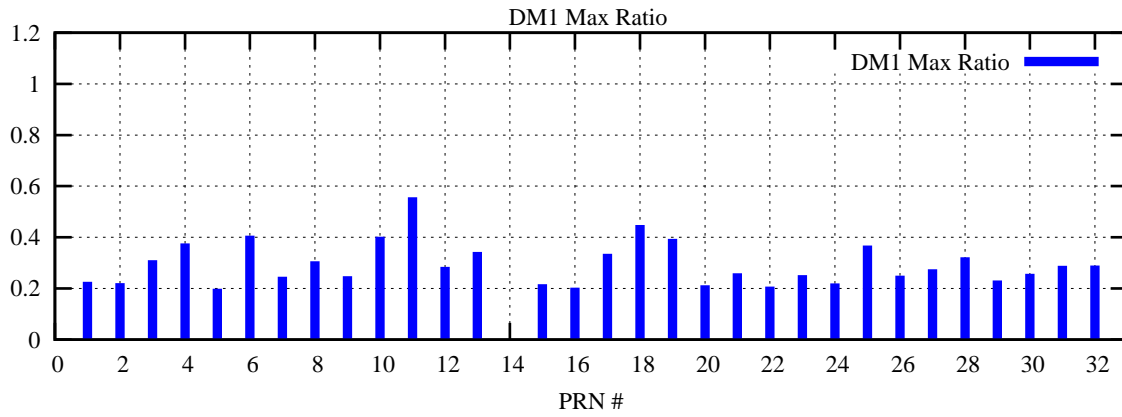

Ratio (PRN Bias/Threshold)

GpsWeek 2127 Day 4

Skinny (Type 0): PRN 8 22
Broad (Type 2): PRN 7 15 17 21 24