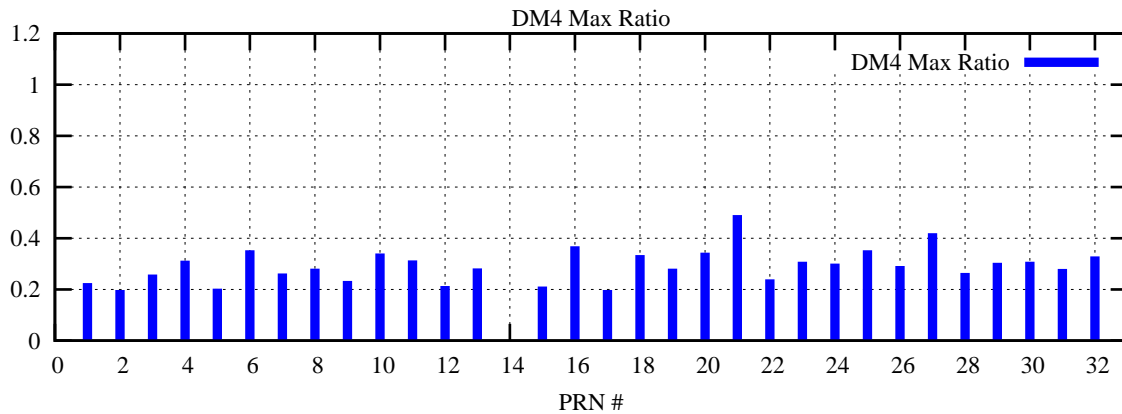

Ratio (PRN Bias/Threshold)

GpsWeek 2127 Day 4

Skinny (Type 0): PRN 8 22
Broad (Type 2): PRN 7 15 17 21 24