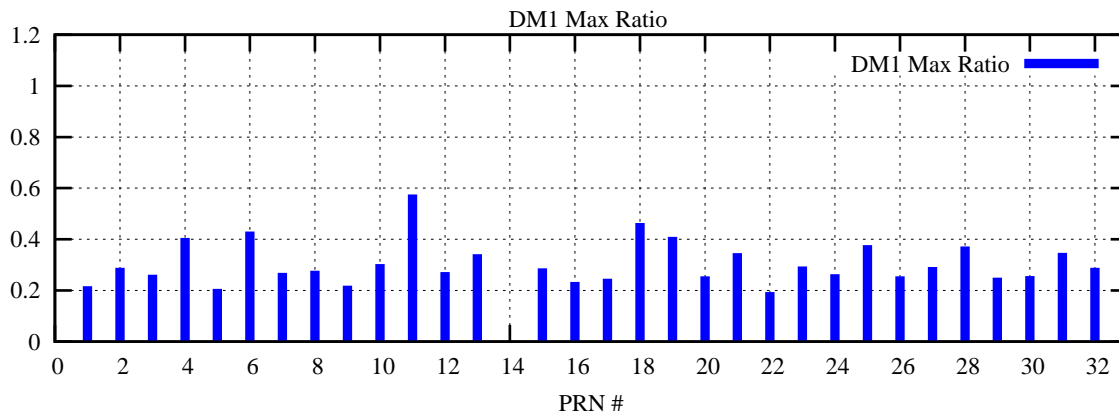

Ratio (PRN Bias/Threshold)

GpsWeek 2127 Day 5

Skinny (Type 0): PRN 8 22
Broad (Type 2): PRN 7 15 17 21 24