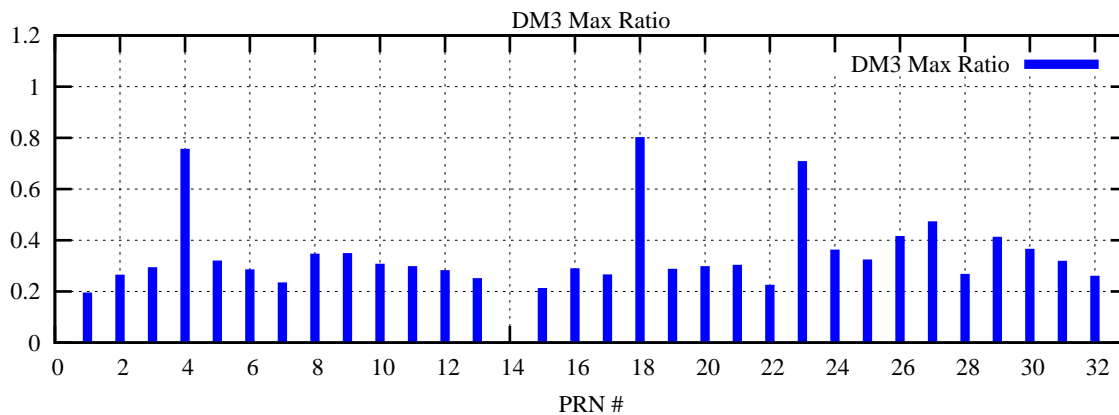

Ratio (PRN Bias/Threshold)

GpsWeek 2127 Day 5

Skinny (Type 0): PRN 8 22
Broad (Type 2): PRN 7 15 17 21 24