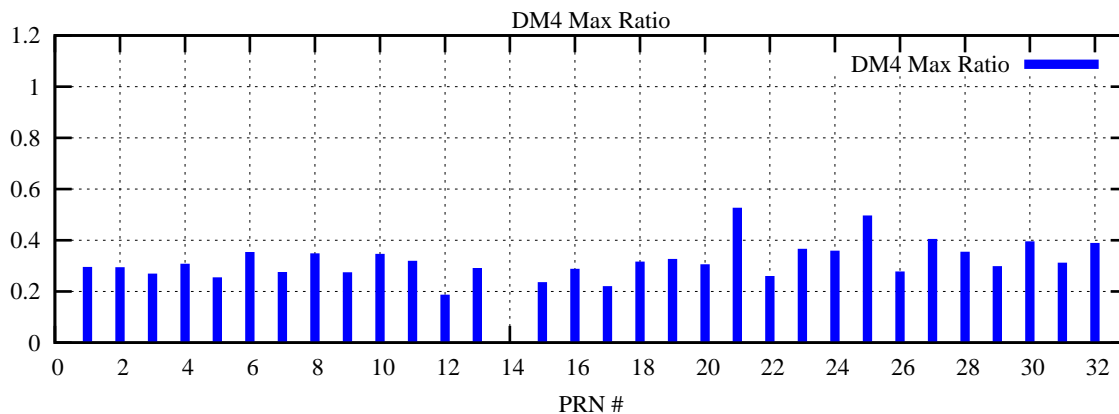

Ratio (PRN Bias/Threshold)

GpsWeek 2127 Day 5

Skinny (Type 0): PRN 8 22
Broad (Type 2): PRN 7 15 17 21 24