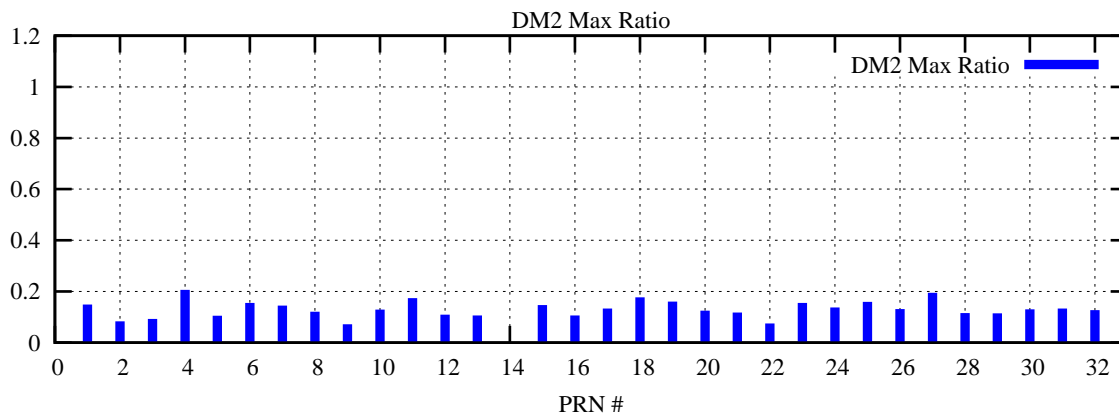

Ratio (PRN Bias/Threshold)

GpsWeek 2127 Day 5

Skinny (Type 0): PRN 8 22
Broad (Type 2): PRN 7 15 17 21 24