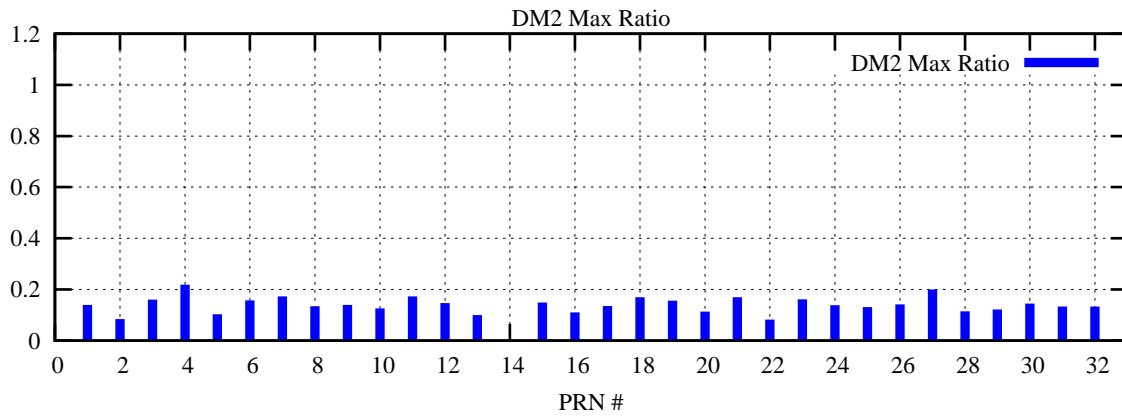

Ratio (PRN Bias/Threshold)

GpsWeek 2127 Day 6

Skinny (Type 0): PRN 8 22
Broad (Type 2): PRN 7 15 17 21 24