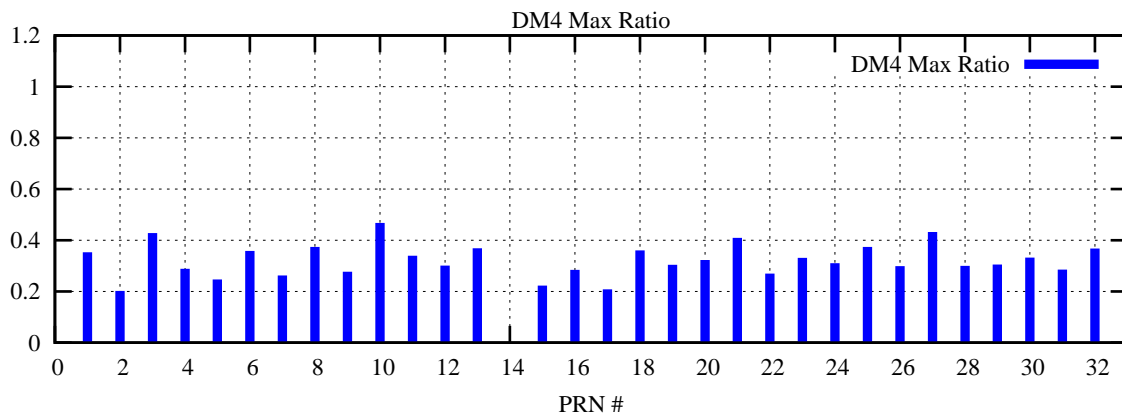

Ratio (PRN Bias/Threshold)

GpsWeek 2127 Day 6

Skinny (Type 0): PRN 8 22
Broad (Type 2): PRN 7 15 17 21 24