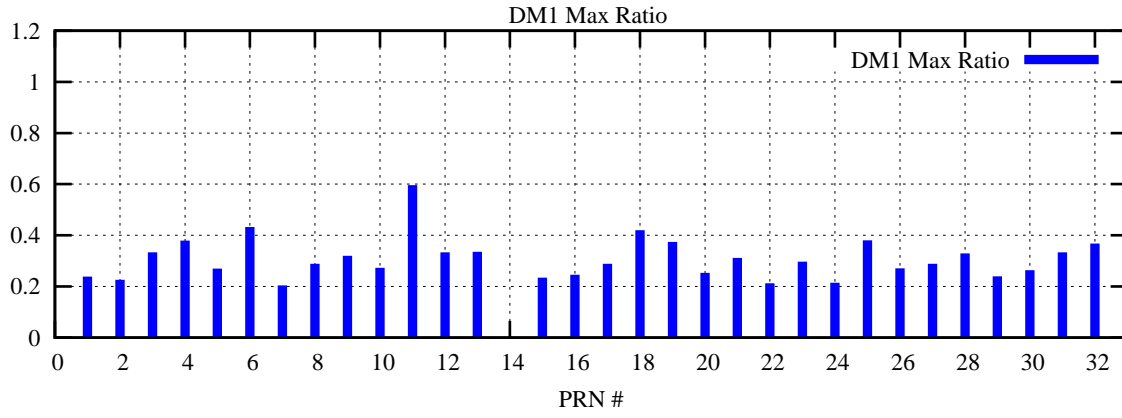

Ratio (PRN Bias/Threshold)

GpsWeek 2127 Day 6

Skinny (Type 0): PRN 8 22
Broad (Type 2): PRN 7 15 17 21 24