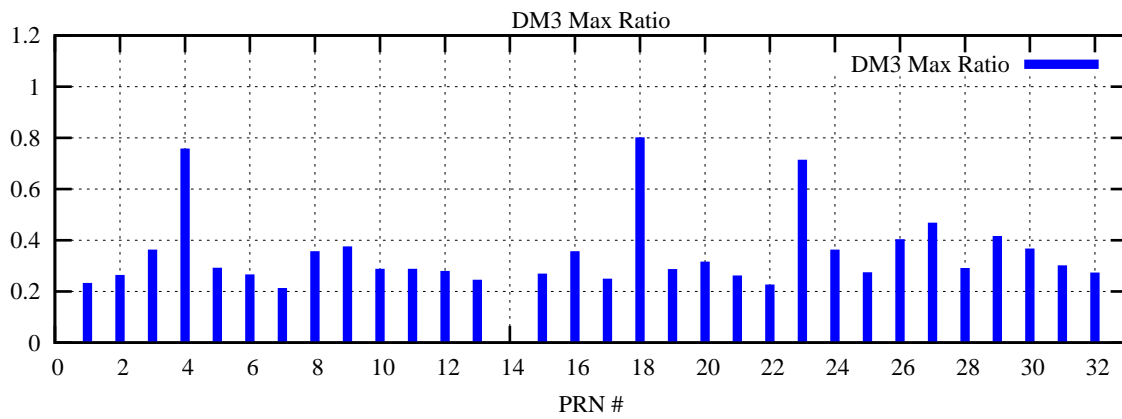

Ratio (PRN Bias/Threshold)

GpsWeek 2127 Day 6

Skinny (Type 0): PRN 8 22
Broad (Type 2): PRN 7 15 17 21 24