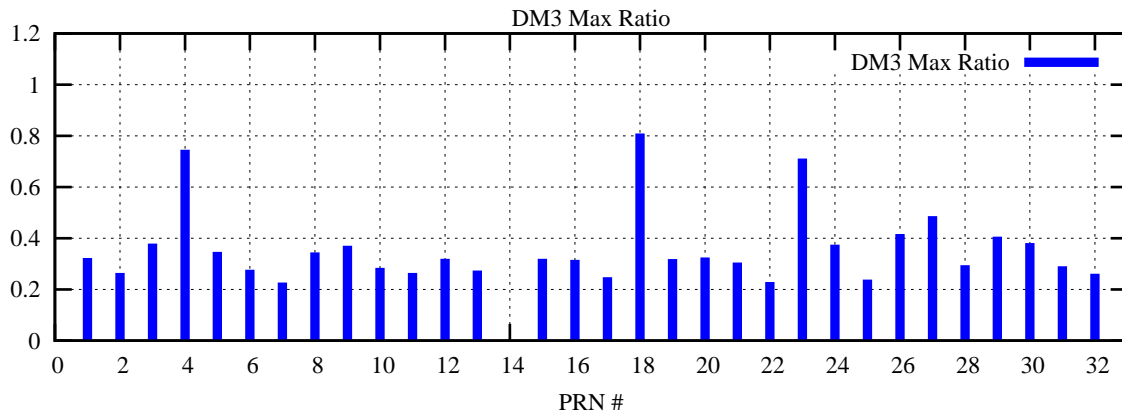

Ratio (PRN Bias/Threshold)

GpsWeek 2128 Day 0

Skinny (Type 0): PRN 8 22
Broad (Type 2): PRN 7 15 17 21 24