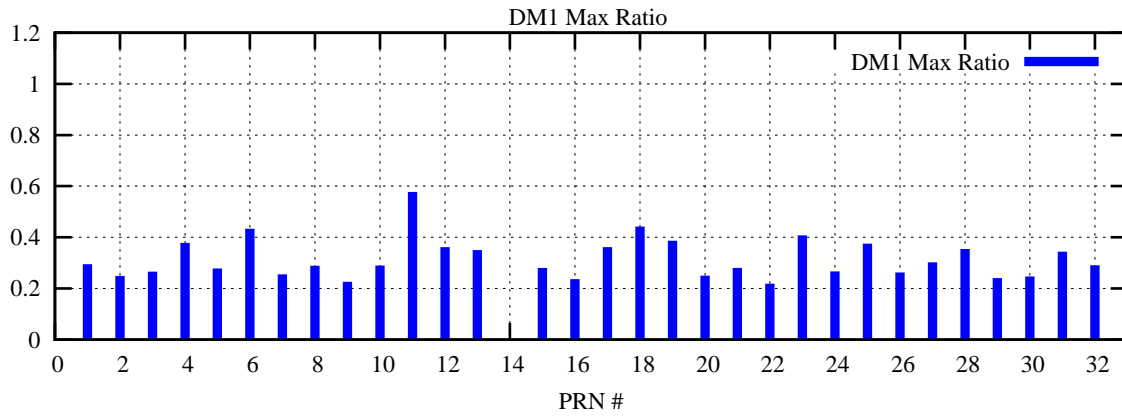

Ratio (PRN Bias/Threshold)

GpsWeek 2128 Day 0

Skinny (Type 0): PRN 8 22
Broad (Type 2): PRN 7 15 17 21 24