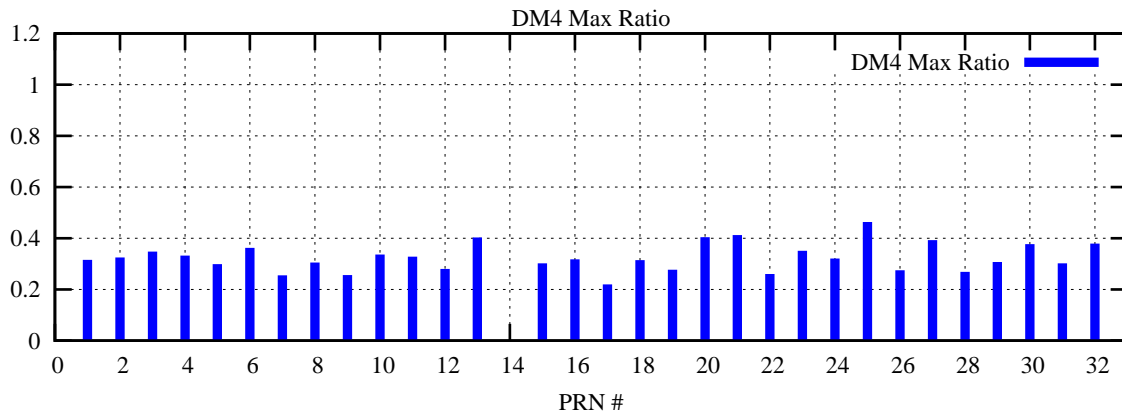

Ratio (PRN Bias/Threshold)

GpsWeek 2128 Day 0

Skinny (Type 0): PRN 8 22
Broad (Type 2): PRN 7 15 17 21 24