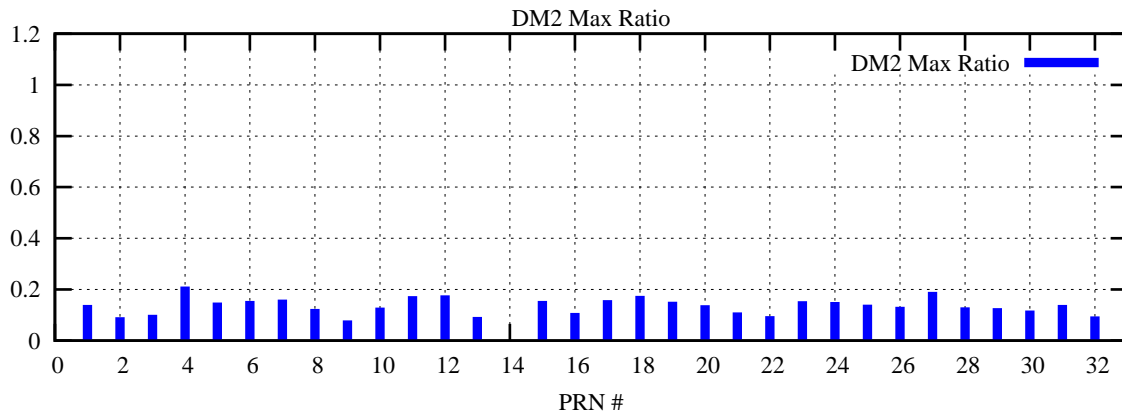

Ratio (PRN Bias/Threshold)

GpsWeek 2128 Day 0

Skinny (Type 0): PRN 8 22
Broad (Type 2): PRN 7 15 17 21 24