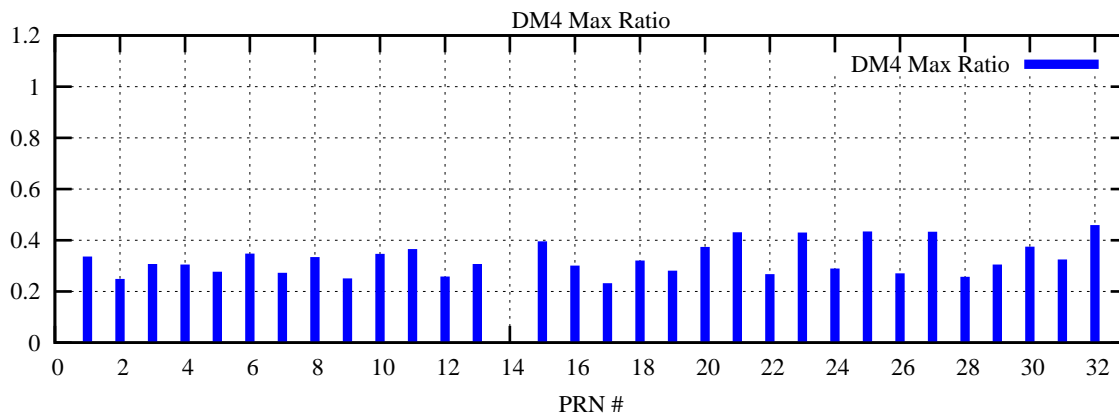

Ratio (PRN Bias/Threshold)

GpsWeek 2128 Day 1

Skinny (Type 0): PRN 8 22
Broad (Type 2): PRN 7 15 17 21 24