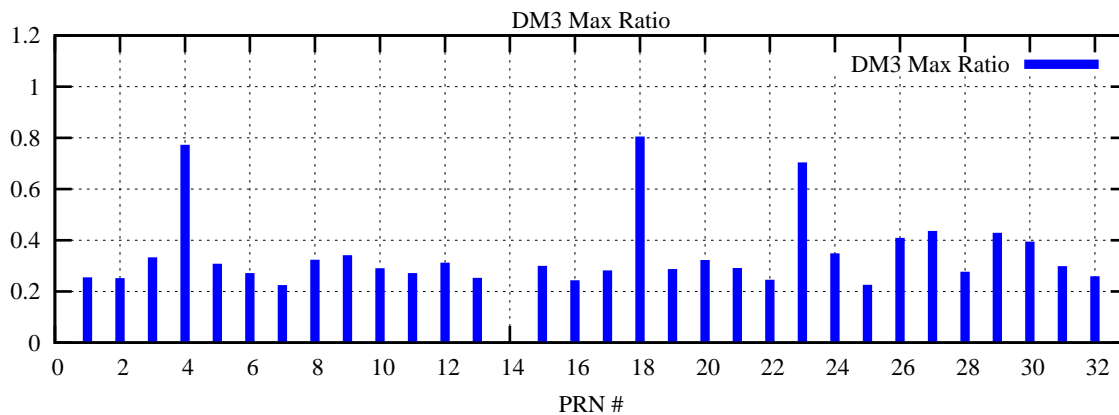

Ratio (PRN Bias/Threshold)

GpsWeek 2128 Day 1

Skinny (Type 0): PRN 8 22
Broad (Type 2): PRN 7 15 17 21 24