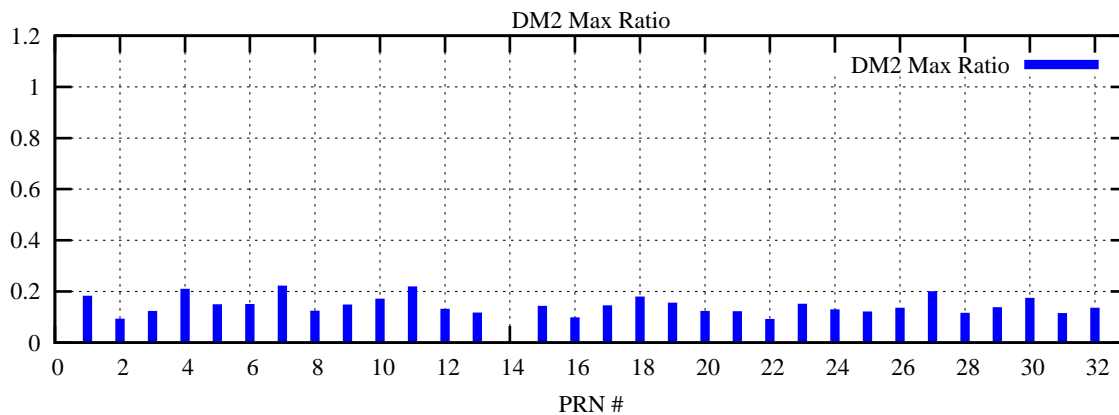

Ratio (PRN Bias/Threshold)

GpsWeek 2128 Day 1

Skinny (Type 0): PRN 8 22
Broad (Type 2): PRN 7 15 17 21 24