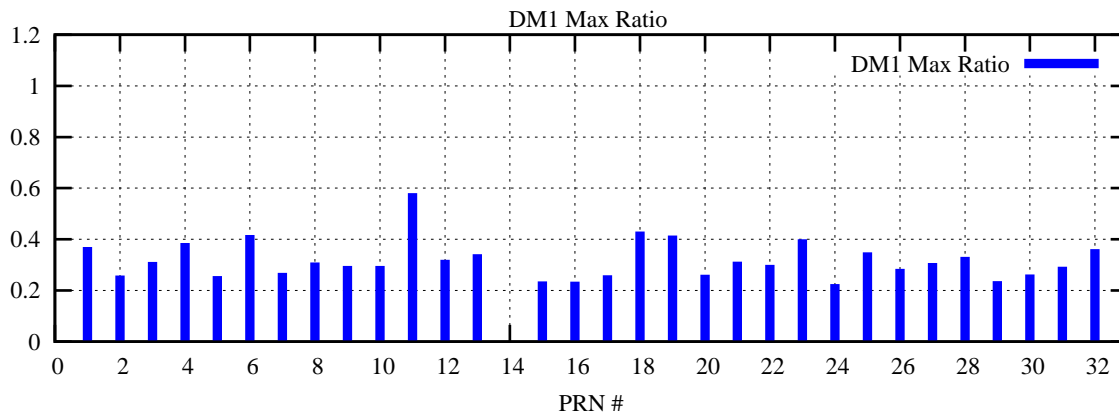

Ratio (PRN Bias/Threshold)

GpsWeek 2128 Day 1

Skinny (Type 0): PRN 8 22
Broad (Type 2): PRN 7 15 17 21 24