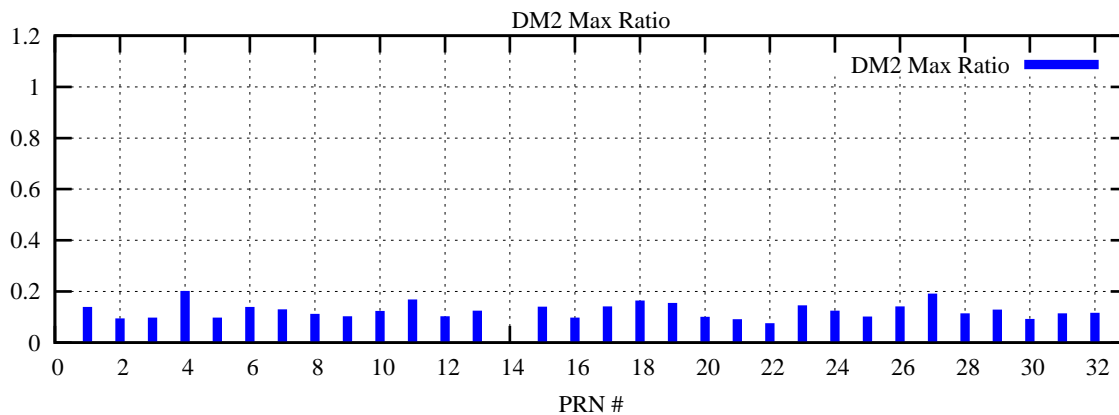

Ratio (PRN Bias/Threshold)

GpsWeek 2128 Day 4

Skinny (Type 0): PRN 8 22
Broad (Type 2): PRN 7 15 17 21 24