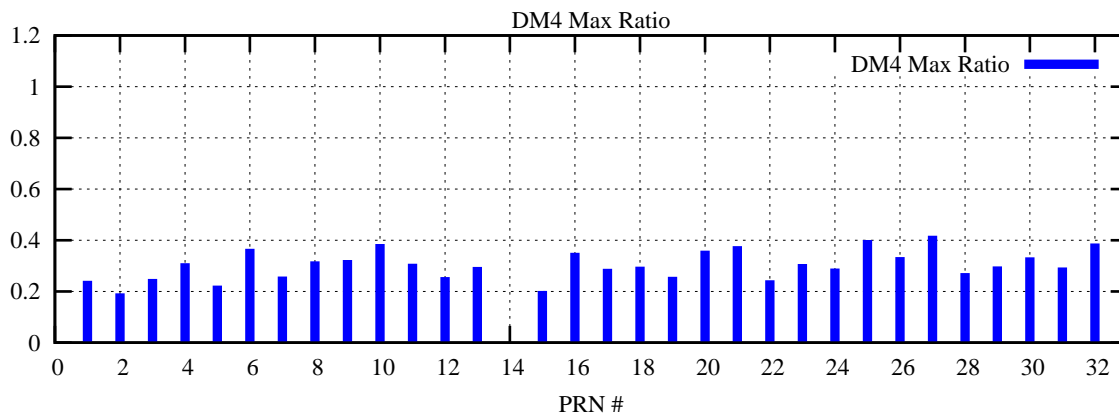

Ratio (PRN Bias/Threshold)

GpsWeek 2128 Day 4

Skinny (Type 0): PRN 8 22
Broad (Type 2): PRN 7 15 17 21 24