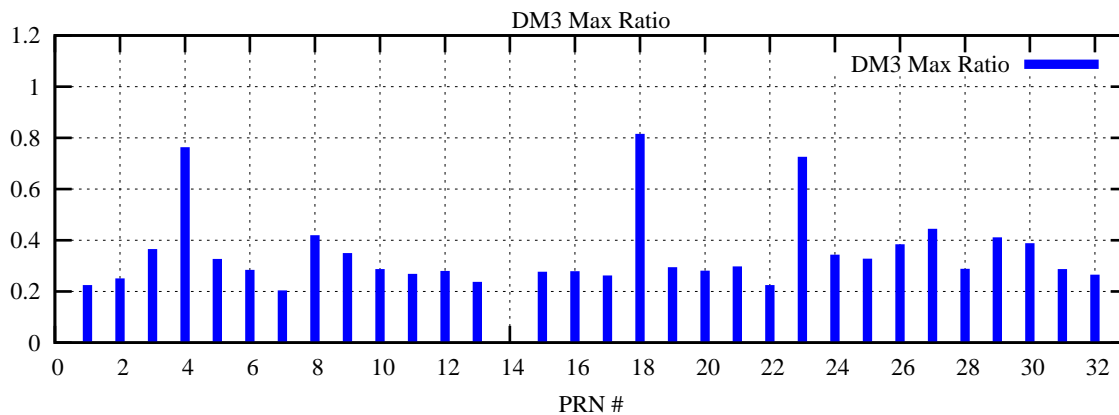

Ratio (PRN Bias/Threshold)

GpsWeek 2128 Day 4

Skinny (Type 0): PRN 8 22
Broad (Type 2): PRN 7 15 17 21 24