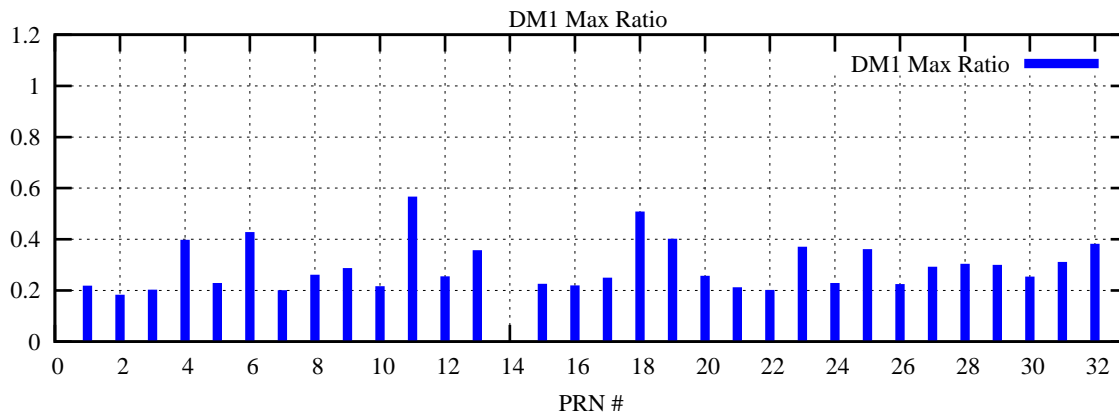

Ratio (PRN Bias/Threshold)

GpsWeek 2128 Day 4

Skinny (Type 0): PRN 8 22
Broad (Type 2): PRN 7 15 17 21 24