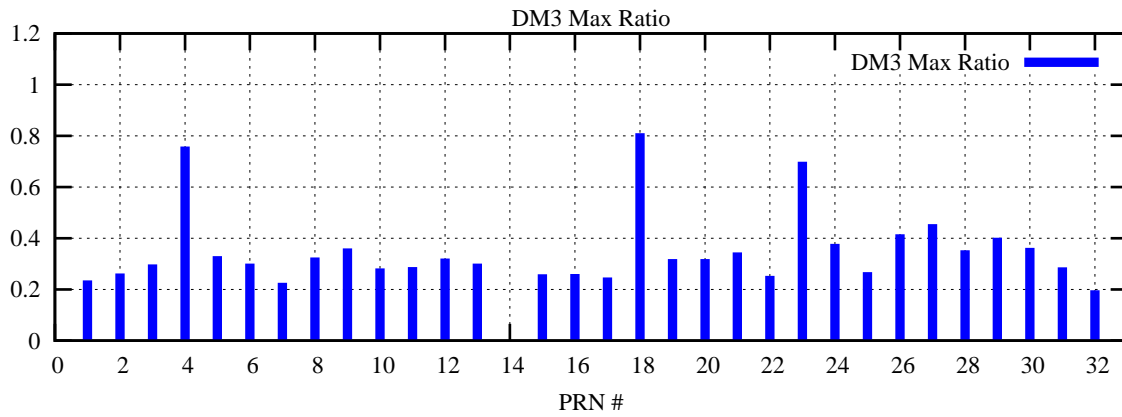

Ratio (PRN Bias/Threshold)

GpsWeek 2128 Day 6

Skinny (Type 0): PRN 8 22
Broad (Type 2): PRN 7 15 17 21 24