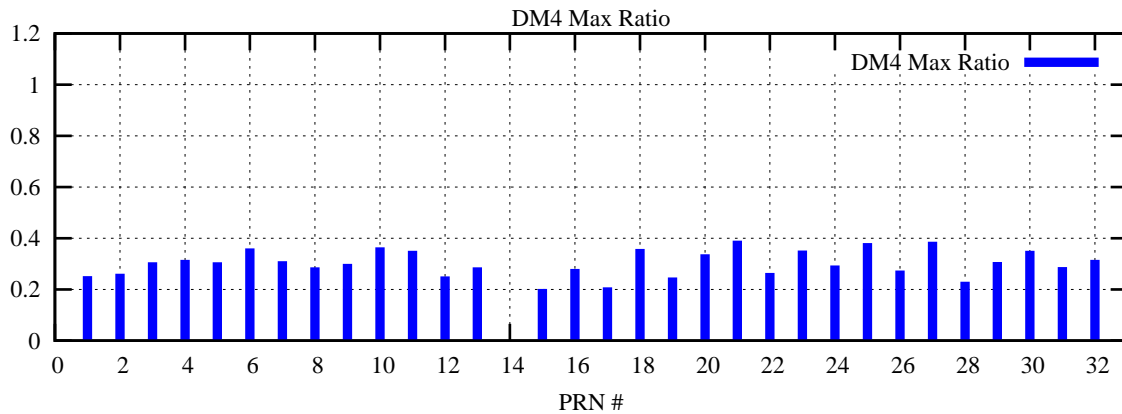

Ratio (PRN Bias/Threshold)

GpsWeek 2128 Day 6

Skinny (Type 0): PRN 8 22
Broad (Type 2): PRN 7 15 17 21 24