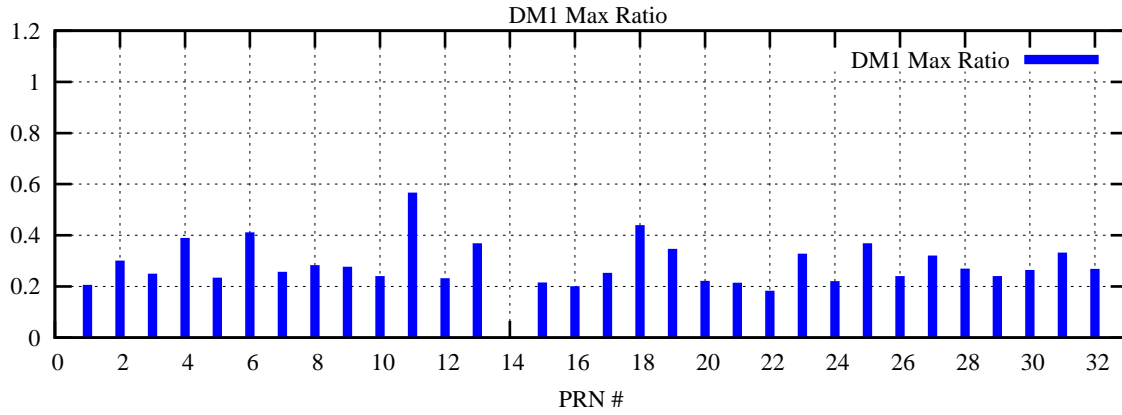

Ratio (PRN Bias/Threshold)

GpsWeek 2128 Day 6

Skinny (Type 0): PRN 8 22
Broad (Type 2): PRN 7 15 17 21 24