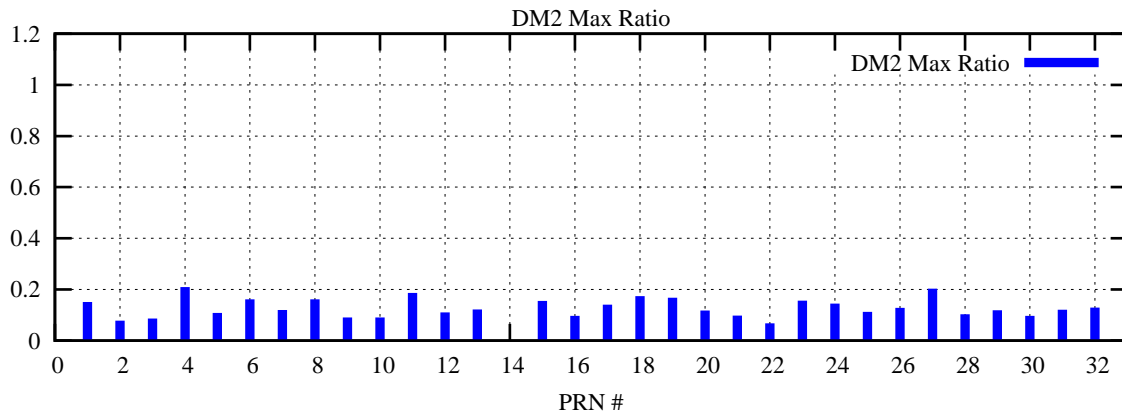

Ratio (PRN Bias/Threshold)

GpsWeek 2128 Day 6

Skinny (Type 0): PRN 8 22
Broad (Type 2): PRN 7 15 17 21 24