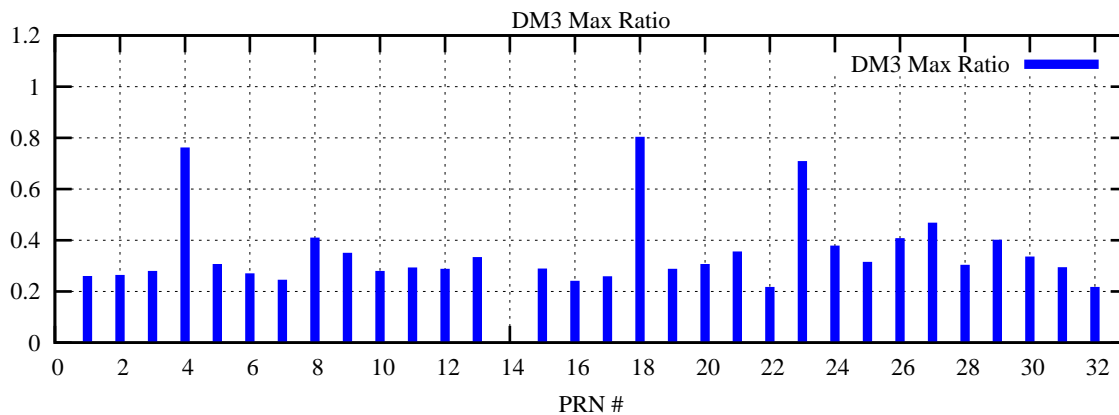

Ratio (PRN Bias/Threshold)

GpsWeek 2129 Day 0

Skinny (Type 0): PRN 8 22  
Broad (Type 2): PRN 7 15 17 21 24