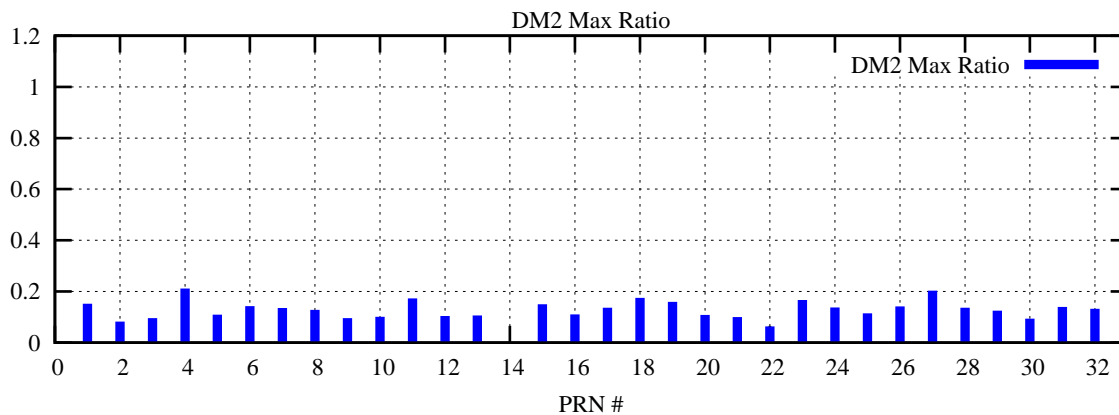

Ratio (PRN Bias/Threshold)

GpsWeek 2129 Day 0

Skinny (Type 0): PRN 8 22  
Broad (Type 2): PRN 7 15 17 21 24