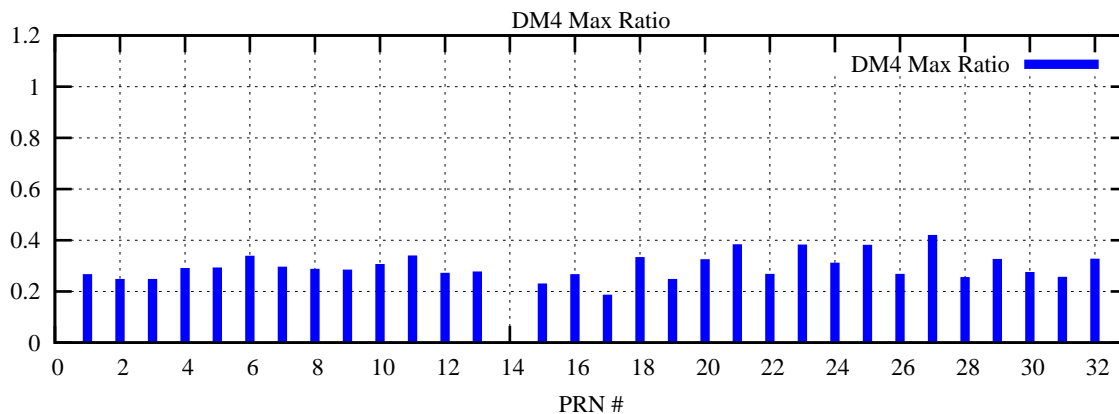

Ratio (PRN Bias/Threshold)

GpsWeek 2129 Day 0

Skinny (Type 0): PRN 8 22  
Broad (Type 2): PRN 7 15 17 21 24