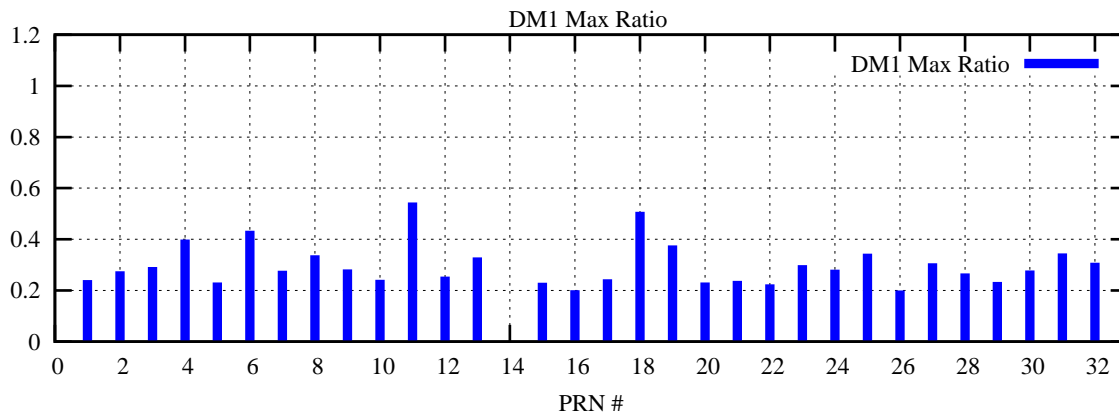

Ratio (PRN Bias/Threshold)

GpsWeek 2129 Day 0

Skinny (Type 0): PRN 8 22  
Broad (Type 2): PRN 7 15 17 21 24