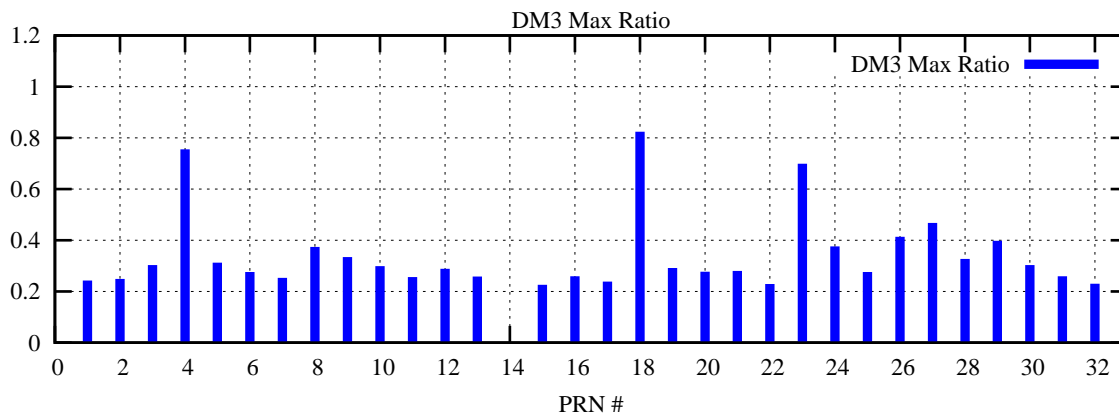

Ratio (PRN Bias/Threshold)

GpsWeek 2129 Day 1

Skinny (Type 0): PRN 8 22
Broad (Type 2): PRN 7 15 17 21 24