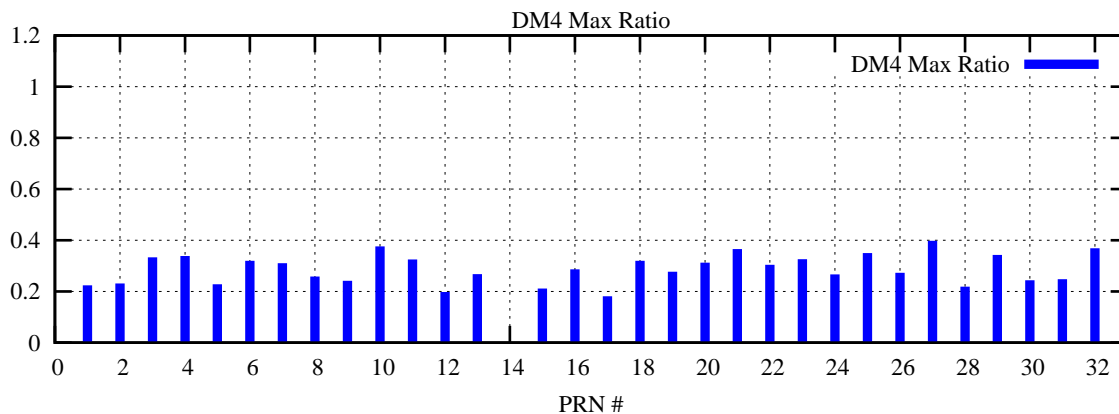

Ratio (PRN Bias/Threshold)

GpsWeek 2129 Day 1

Skinny (Type 0): PRN 8 22
Broad (Type 2): PRN 7 15 17 21 24