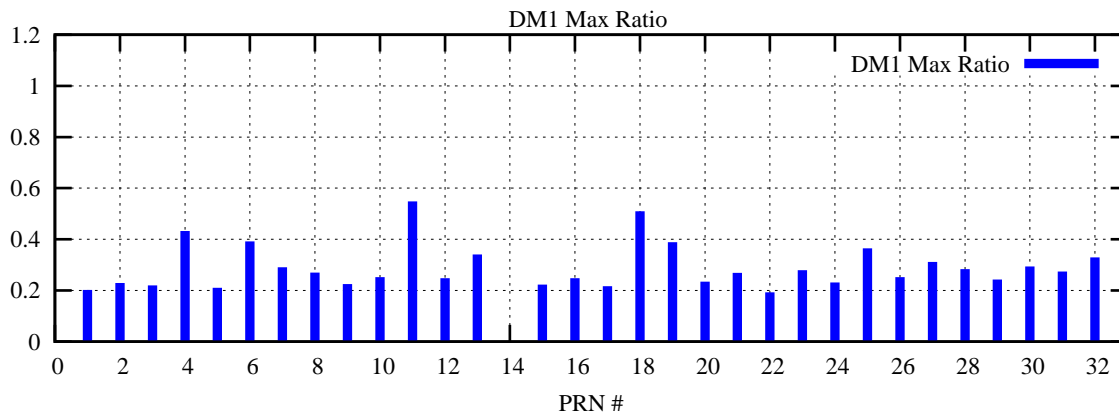

Ratio (PRN Bias/Threshold)

GpsWeek 2129 Day 1

Skinny (Type 0): PRN 8 22
Broad (Type 2): PRN 7 15 17 21 24