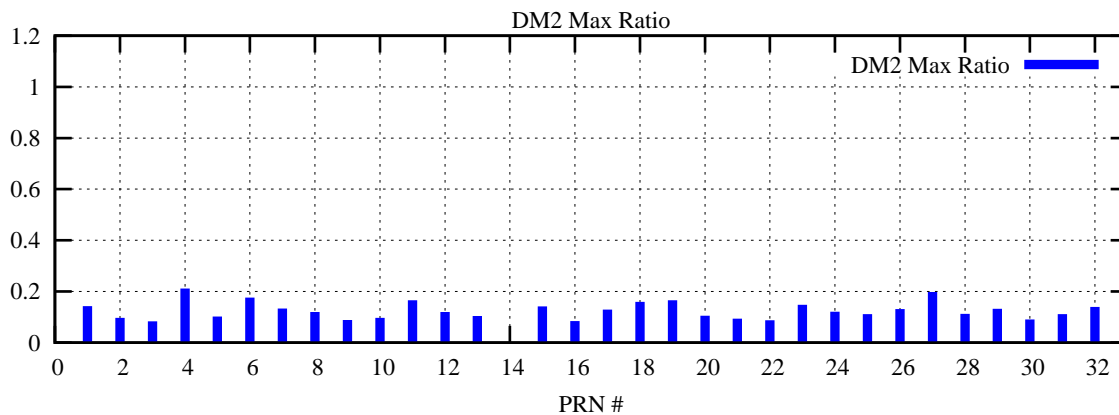

Ratio (PRN Bias/Threshold)

GpsWeek 2129 Day 1

Skinny (Type 0): PRN 8 22
Broad (Type 2): PRN 7 15 17 21 24