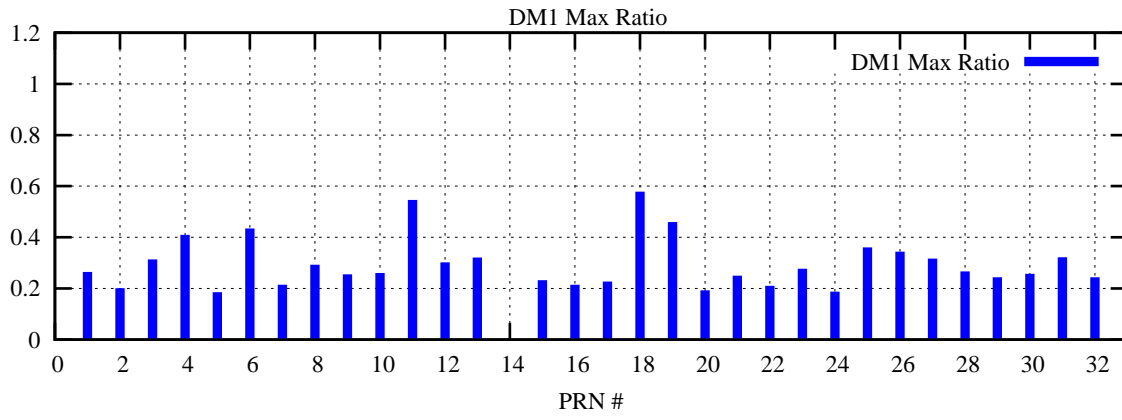

Ratio (PRN Bias/Threshold)

GpsWeek 2129 Day 2

Skinny (Type 0): PRN 8 22
Broad (Type 2): PRN 7 15 17 21 24