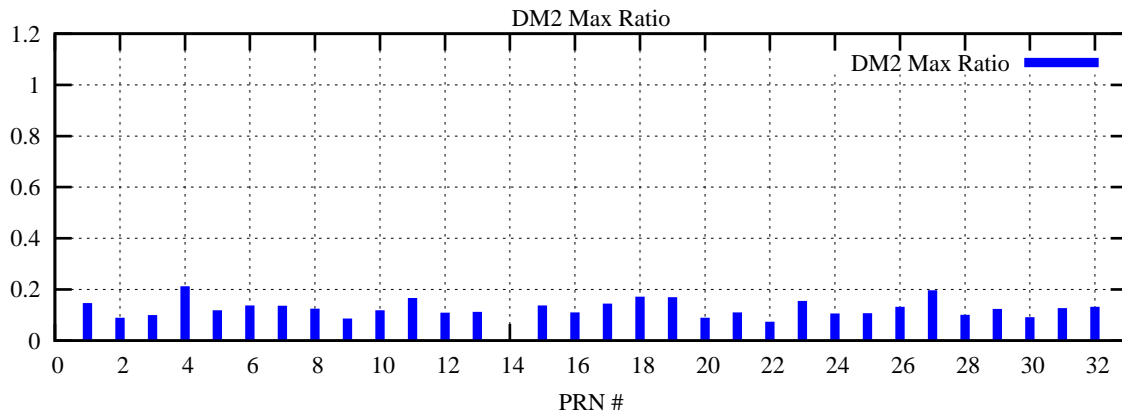

Ratio (PRN Bias/Threshold)

GpsWeek 2129 Day 2

Skinny (Type 0): PRN 8 22
Broad (Type 2): PRN 7 15 17 21 24