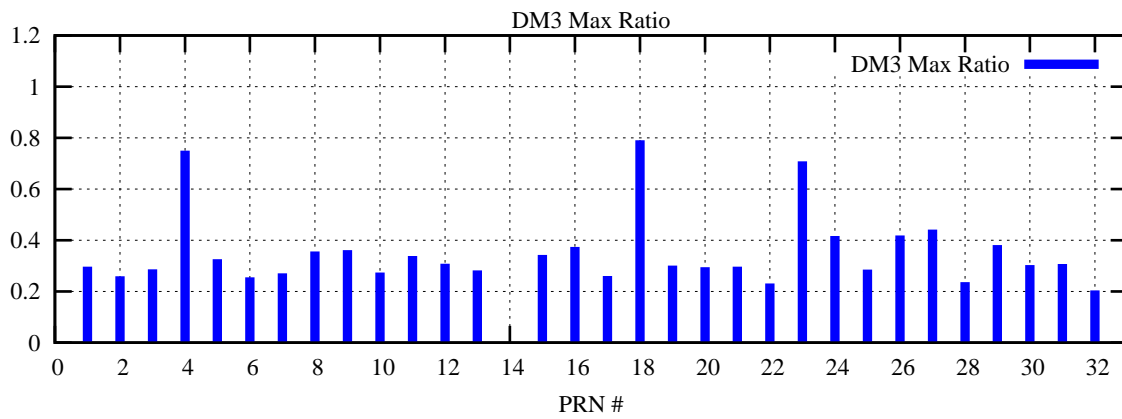

Ratio (PRN Bias/Threshold)

GpsWeek 2129 Day 2

Skinny (Type 0): PRN 8 22
Broad (Type 2): PRN 7 15 17 21 24