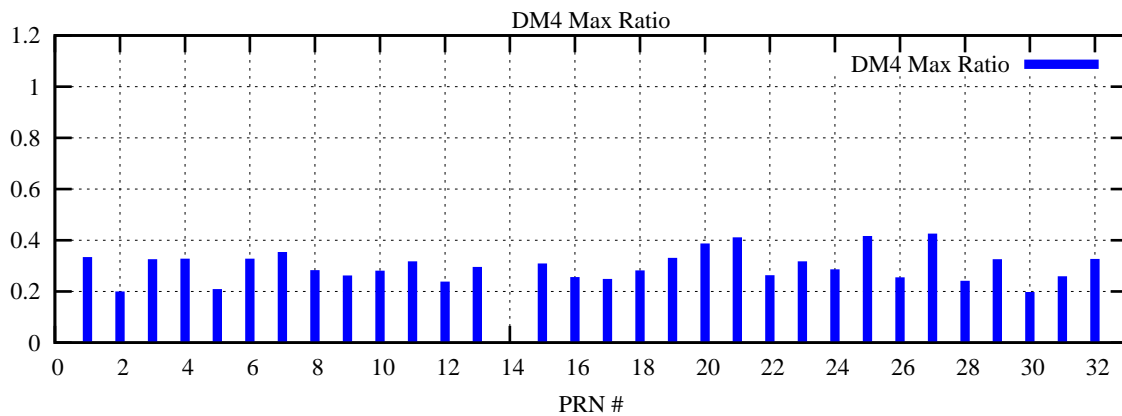

Ratio (PRN Bias/Threshold)

GpsWeek 2129 Day 2

Skinny (Type 0): PRN 8 22
Broad (Type 2): PRN 7 15 17 21 24