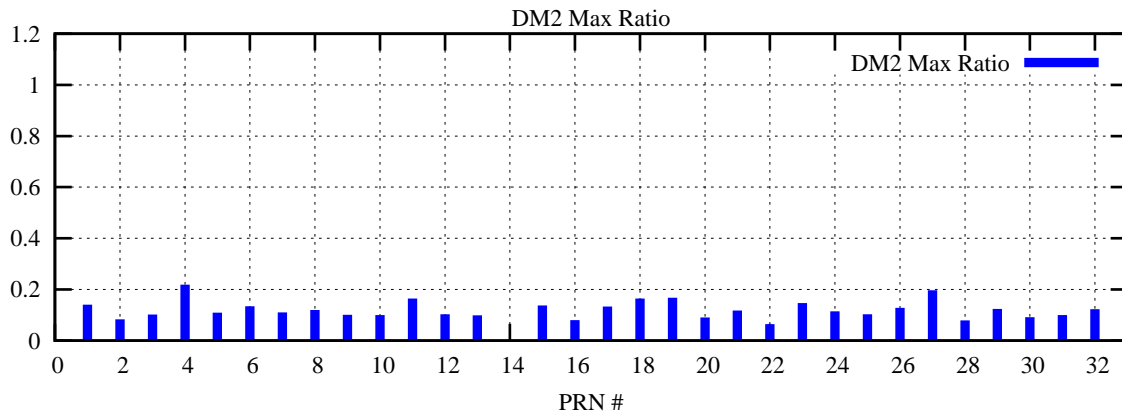

Ratio (PRN Bias/Threshold)

GpsWeek 2129 Day 6

Skinny (Type 0): PRN 8 22
Broad (Type 2): PRN 7 15 17 21 24