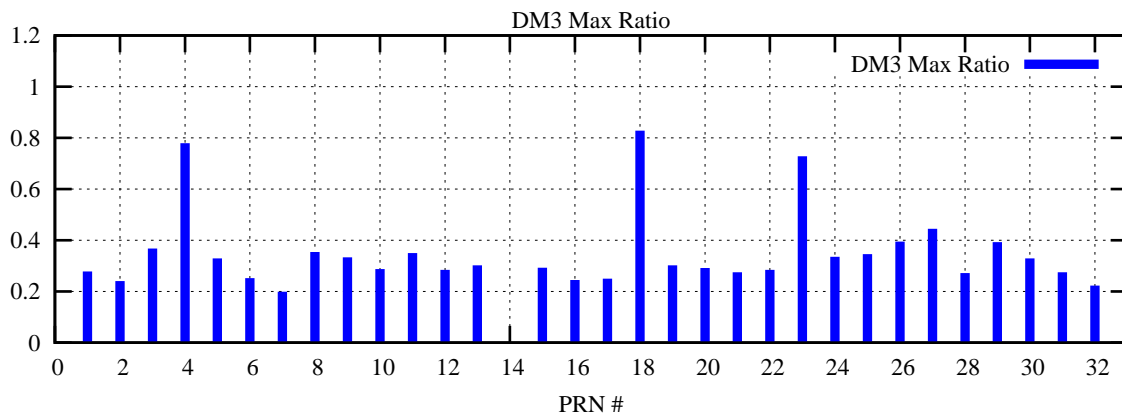

Ratio (PRN Bias/Threshold)

GpsWeek 2129 Day 6

Skinny (Type 0): PRN 8 22
Broad (Type 2): PRN 7 15 17 21 24