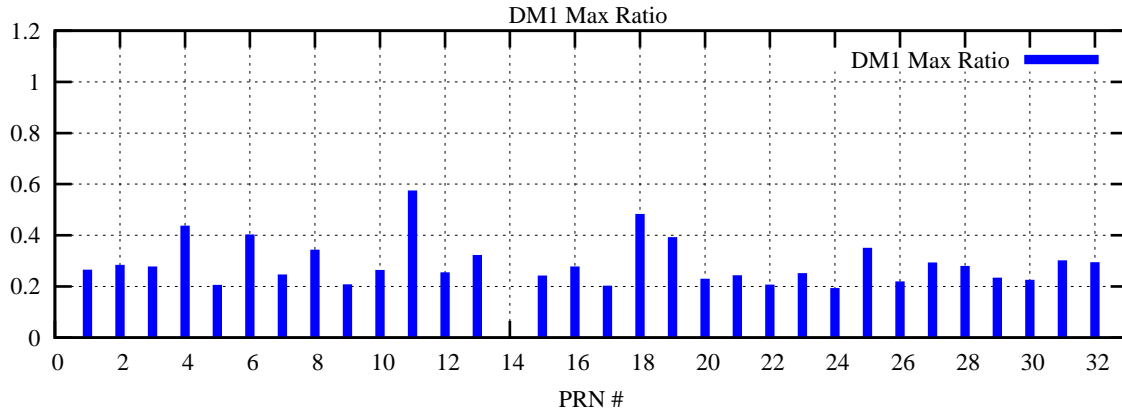

Ratio (PRN Bias/Threshold)

GpsWeek 2129 Day 6

Skinny (Type 0): PRN 8 22
Broad (Type 2): PRN 7 15 17 21 24