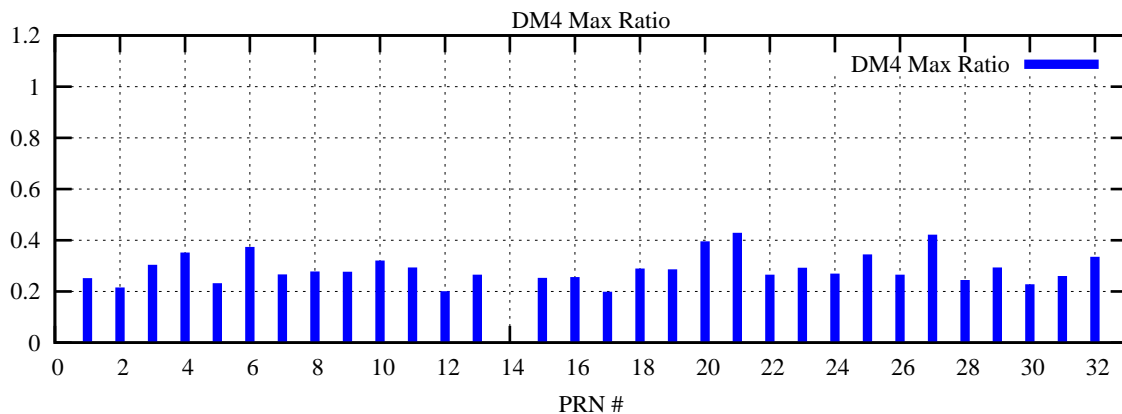

Ratio (PRN Bias/Threshold)

GpsWeek 2129 Day 6

Skinny (Type 0): PRN 8 22
Broad (Type 2): PRN 7 15 17 21 24