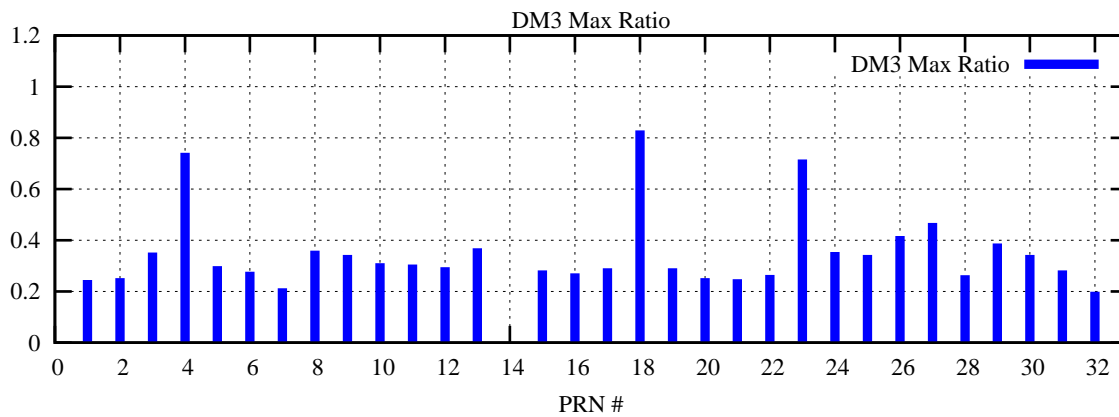

Ratio (PRN Bias/Threshold)

GpsWeek 2130 Day 0

Skinny (Type 0): PRN 8 22
Broad (Type 2): PRN 7 15 17 21 24