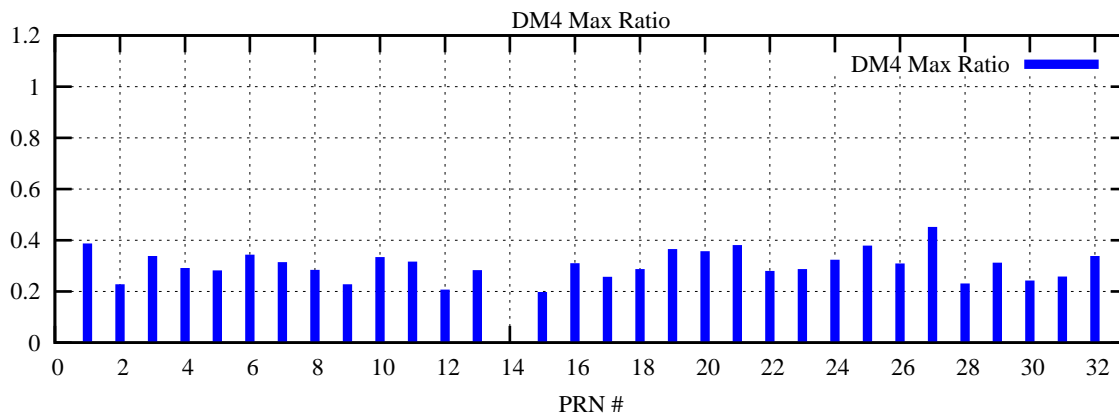

Ratio (PRN Bias/Threshold)

GpsWeek 2130 Day 0

Skinny (Type 0): PRN 8 22
Broad (Type 2): PRN 7 15 17 21 24