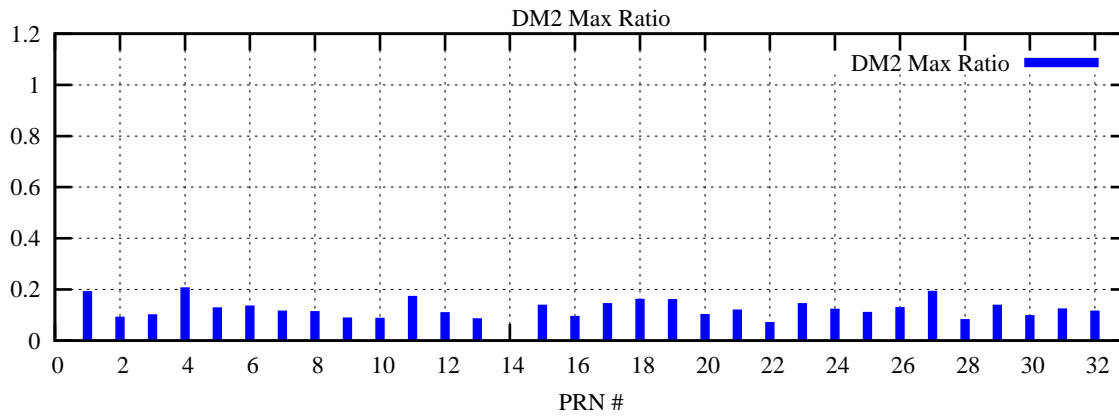

Ratio (PRN Bias/Threshold)

GpsWeek 2130 Day 0

Skinny (Type 0): PRN 8 22
Broad (Type 2): PRN 7 15 17 21 24