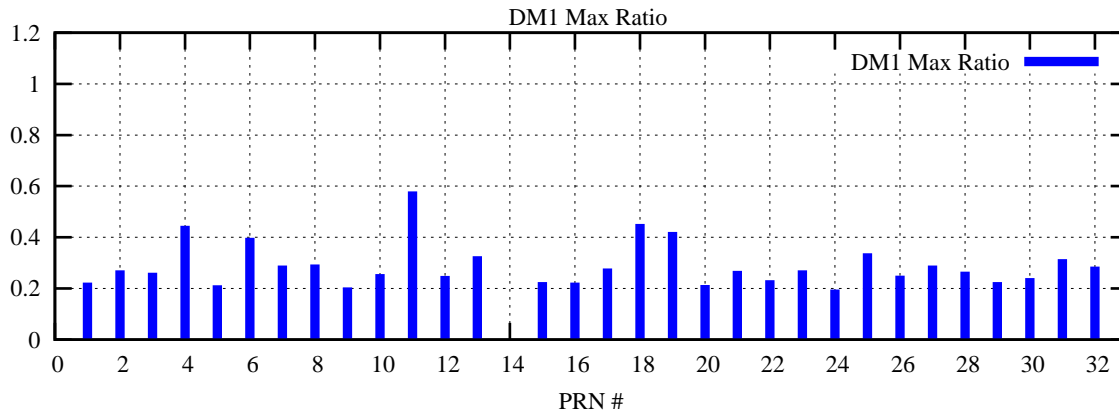

Ratio (PRN Bias/Threshold)

GpsWeek 2130 Day 0

Skinny (Type 0): PRN 8 22
Broad (Type 2): PRN 7 15 17 21 24