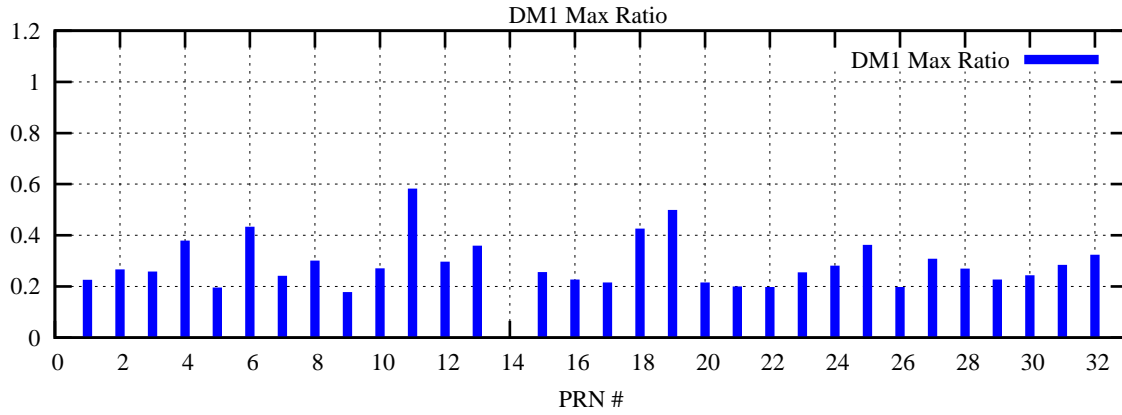

Ratio (PRN Bias/Threshold)

GpsWeek 2130 Day 3

Skinny (Type 0): PRN 8 22
Broad (Type 2): PRN 7 15 17 21 24