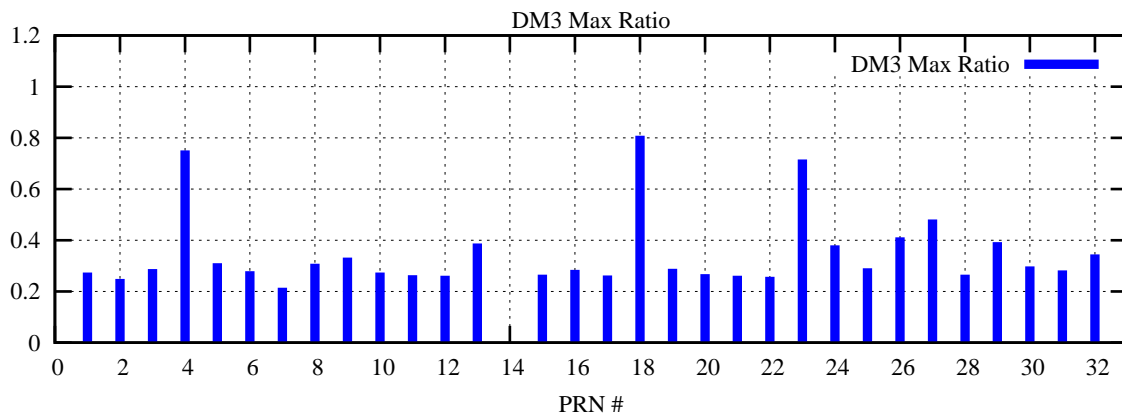

Ratio (PRN Bias/Threshold)

GpsWeek 2130 Day 3

Skinny (Type 0): PRN 8 22
Broad (Type 2): PRN 7 15 17 21 24