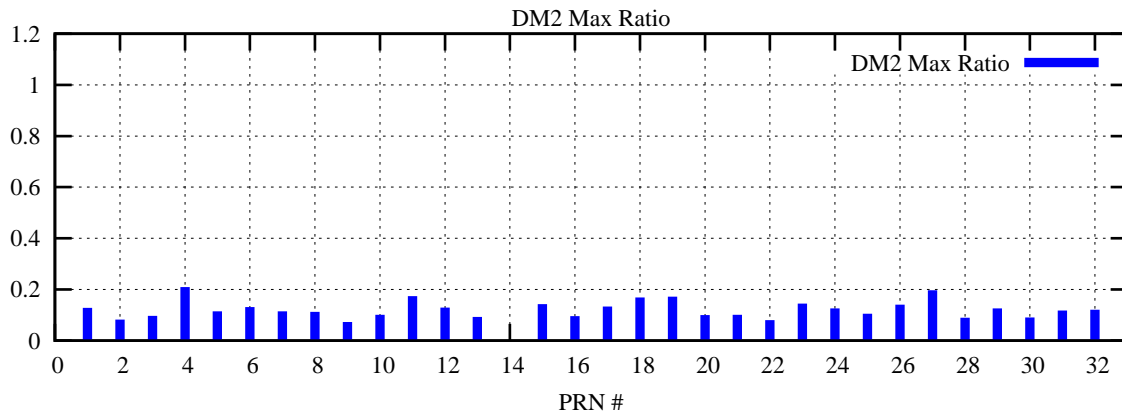

Ratio (PRN Bias/Threshold)

GpsWeek 2130 Day 3

Skinny (Type 0): PRN 8 22
Broad (Type 2): PRN 7 15 17 21 24