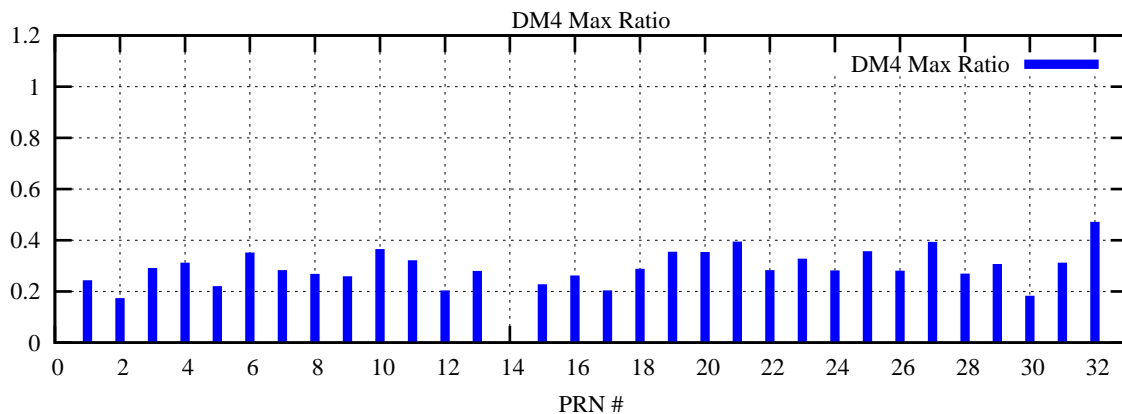

Ratio (PRN Bias/Threshold)

GpsWeek 2130 Day 3

Skinny (Type 0): PRN 8 22
Broad (Type 2): PRN 7 15 17 21 24