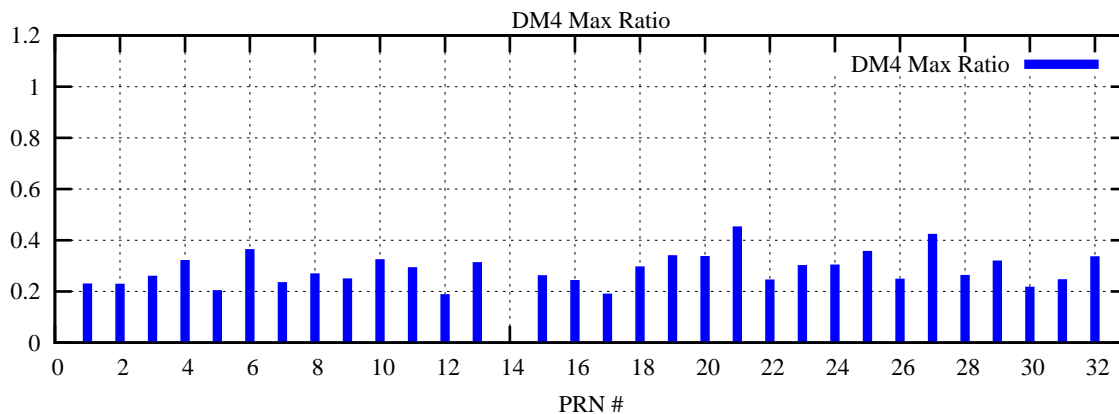

Ratio (PRN Bias/Threshold)

GpsWeek 2131 Day 1

Skinny (Type 0): PRN 8 22  
Broad (Type 2): PRN 7 15 17 21 24