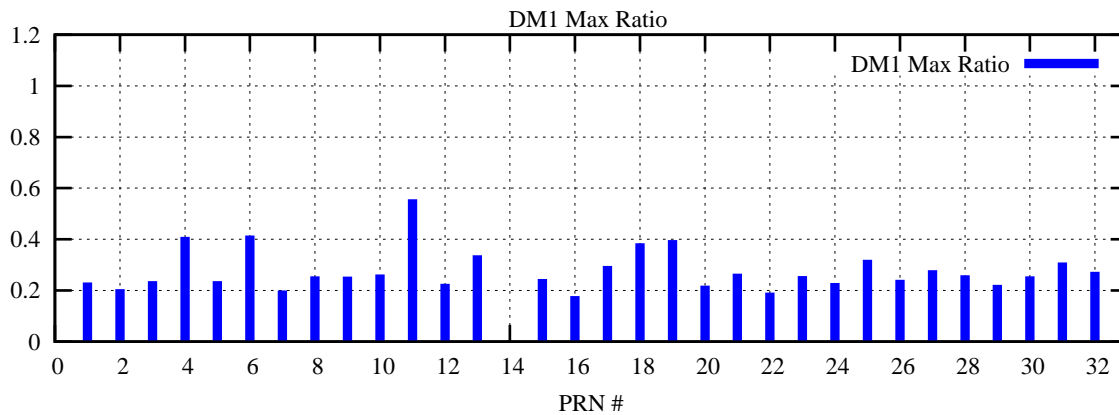

Ratio (PRN Bias/Threshold)

GpsWeek 2131 Day 1

Skinny (Type 0): PRN 8 22  
Broad (Type 2): PRN 7 15 17 21 24