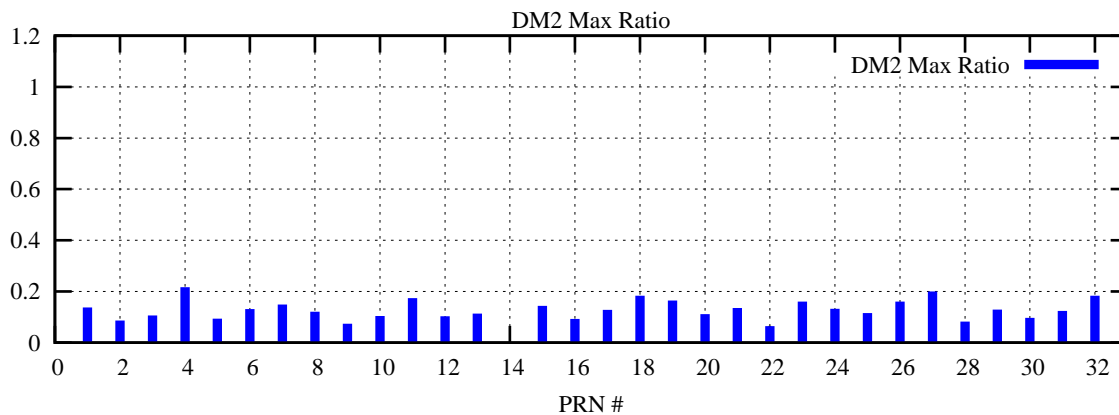

Ratio (PRN Bias/Threshold)

GpsWeek 2131 Day 1

Skinny (Type 0): PRN 8 22  
Broad (Type 2): PRN 7 15 17 21 24