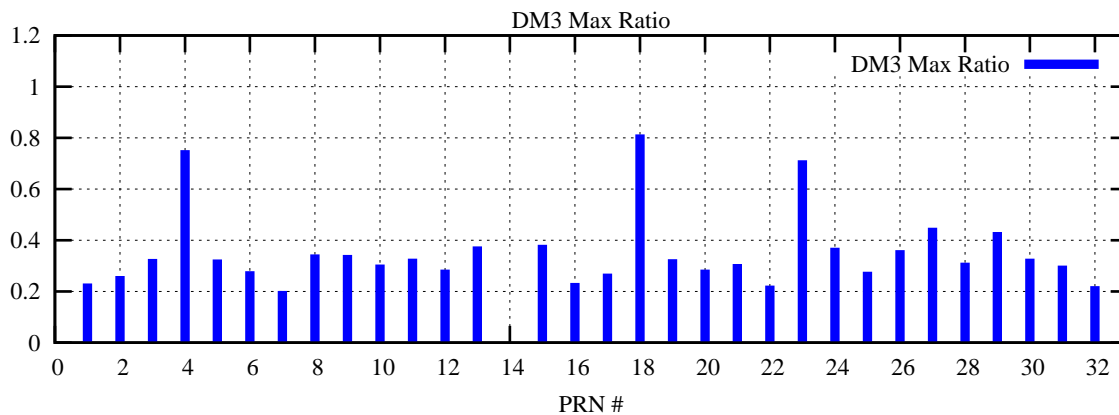

Ratio (PRN Bias/Threshold)

GpsWeek 2131 Day 1

Skinny (Type 0): PRN 8 22  
Broad (Type 2): PRN 7 15 17 21 24