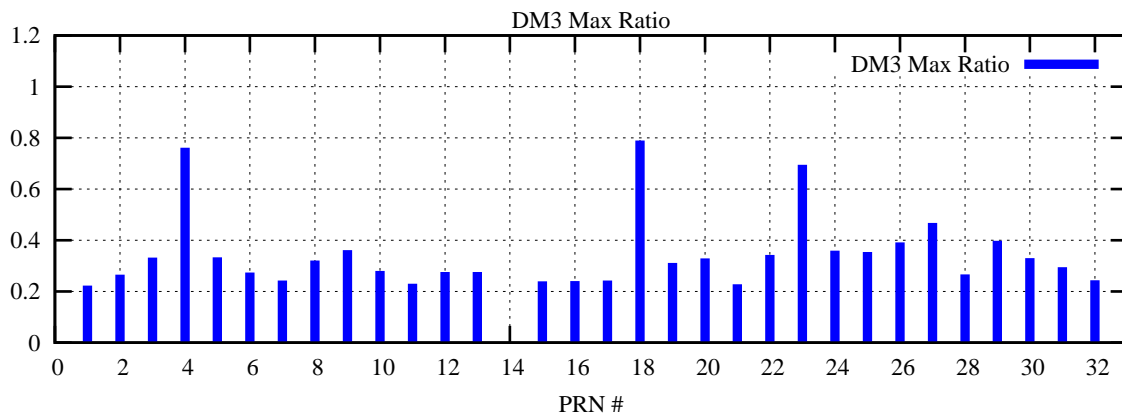

Ratio (PRN Bias/Threshold)

GpsWeek 2131 Day 2

Skinny (Type 0): PRN 8 22
Broad (Type 2): PRN 7 15 17 21 24