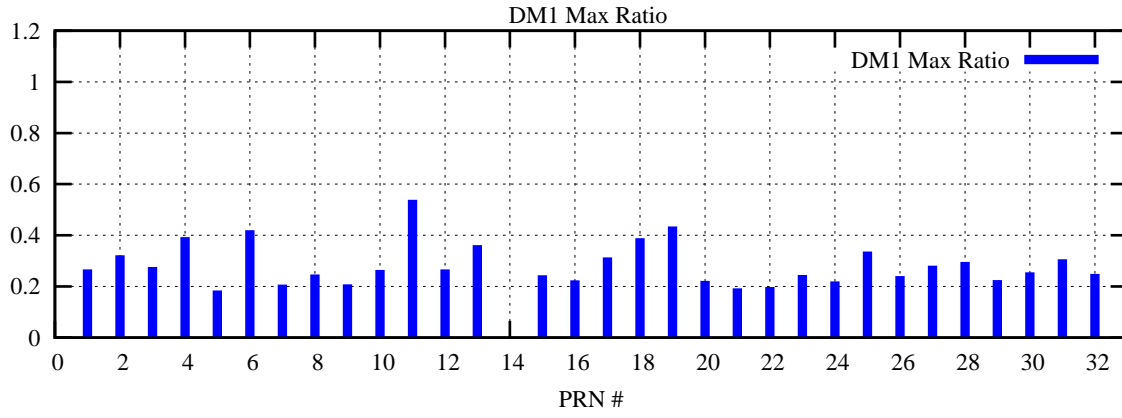

Ratio (PRN Bias/Threshold)

GpsWeek 2131 Day 2

Skinny (Type 0): PRN 8 22
Broad (Type 2): PRN 7 15 17 21 24