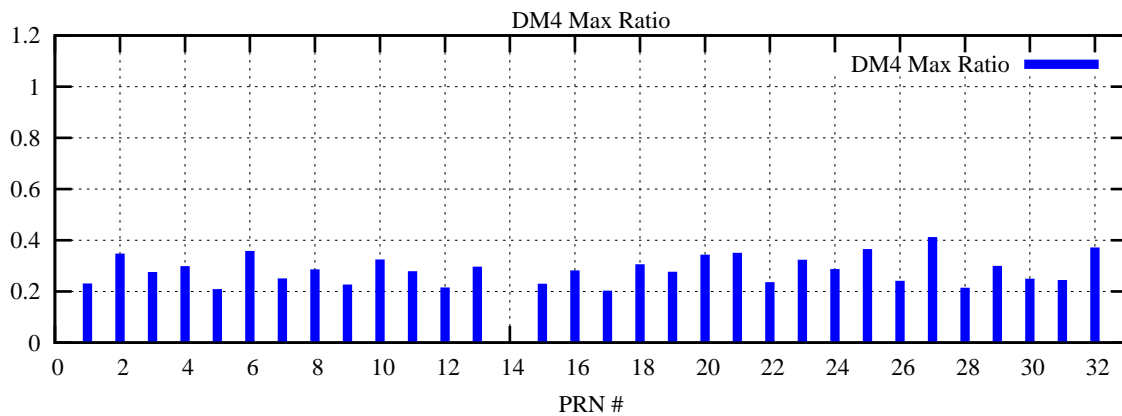

Ratio (PRN Bias/Threshold)

GpsWeek 2131 Day 2

Skinny (Type 0): PRN 8 22
Broad (Type 2): PRN 7 15 17 21 24