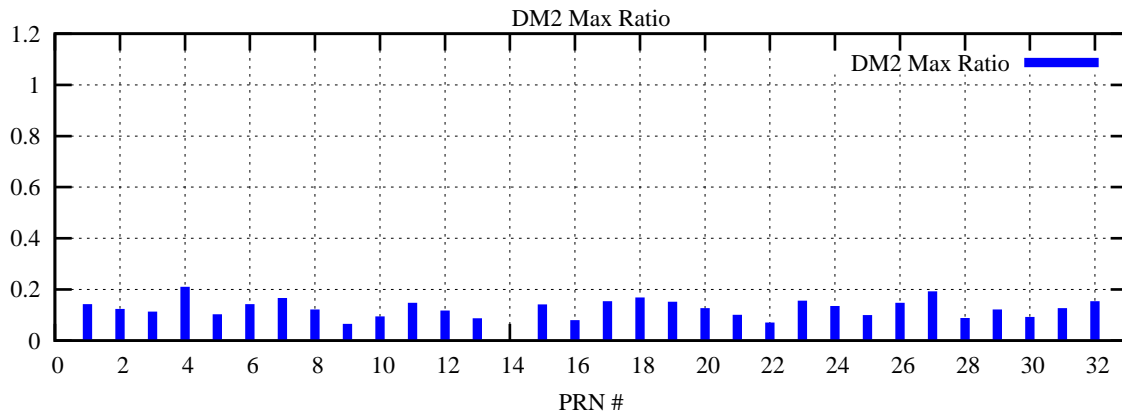

Ratio (PRN Bias/Threshold)

GpsWeek 2131 Day 2

Skinny (Type 0): PRN 8 22
Broad (Type 2): PRN 7 15 17 21 24