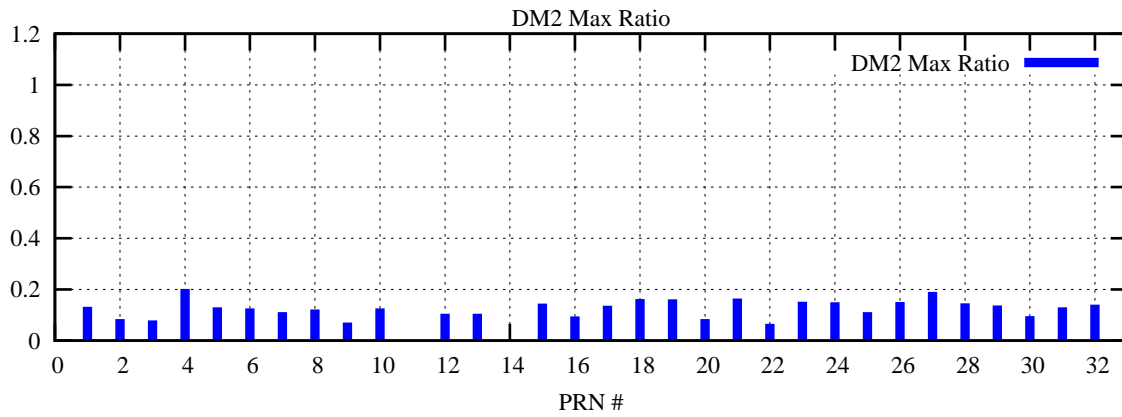

Ratio (PRN Bias/Threshold)

GpsWeek 2131 Day 6

Skinny (Type 0): PRN 8 22  
Broad (Type 2): PRN 7 15 17 21 24