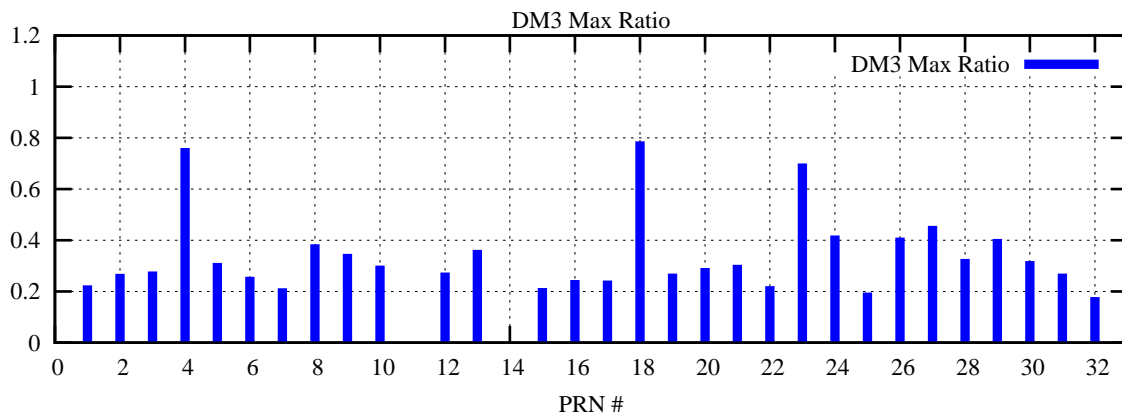

Ratio (PRN Bias/Threshold)

GpsWeek 2131 Day 6

Skinny (Type 0): PRN 8 22  
Broad (Type 2): PRN 7 15 17 21 24