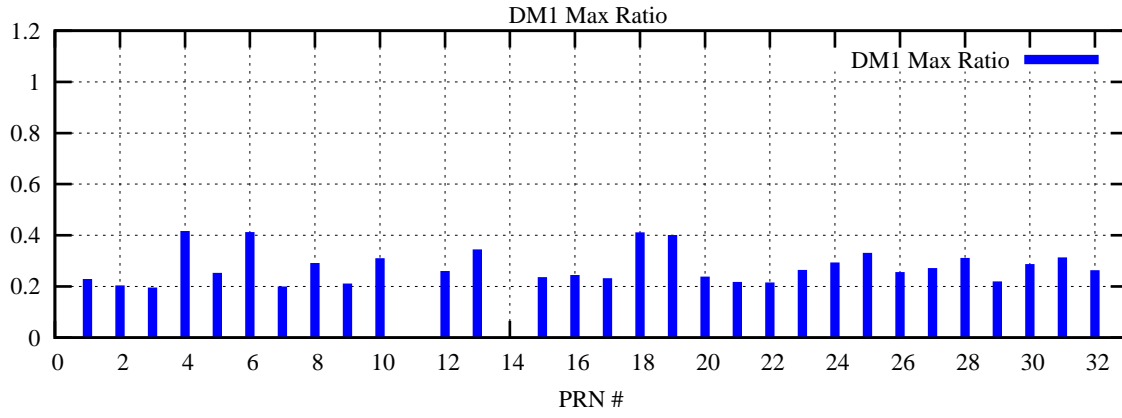

Ratio (PRN Bias/Threshold)

GpsWeek 2131 Day 6

Skinny (Type 0): PRN 8 22  
Broad (Type 2): PRN 7 15 17 21 24