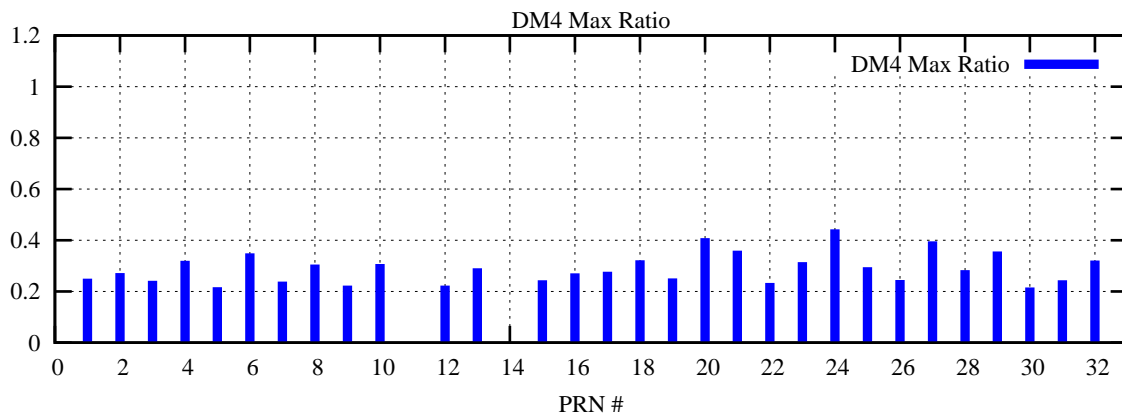

Ratio (PRN Bias/Threshold)

GpsWeek 2131 Day 6

Skinny (Type 0): PRN 8 22  
Broad (Type 2): PRN 7 15 17 21 24