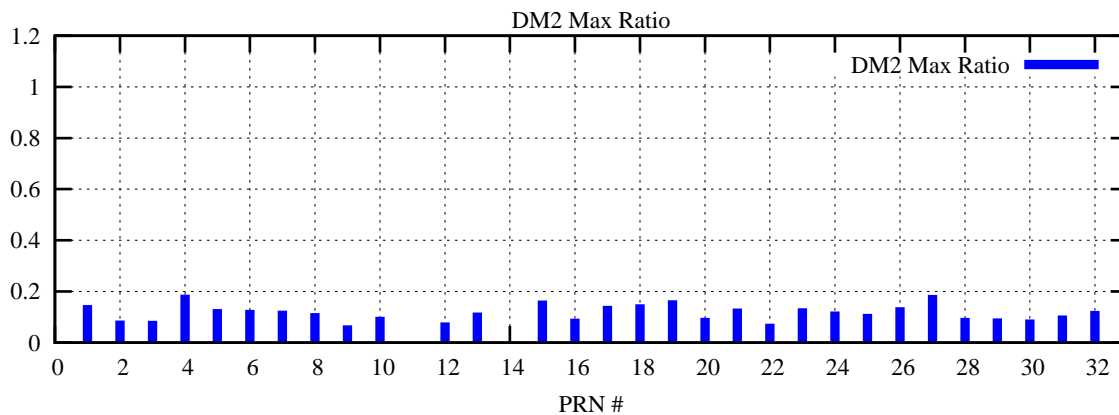

Ratio (PRN Bias/Threshold)

GpsWeek 2132 Day 1

Skinny (Type 0): PRN 8 22  
Broad (Type 2): PRN 7 15 17 21 24