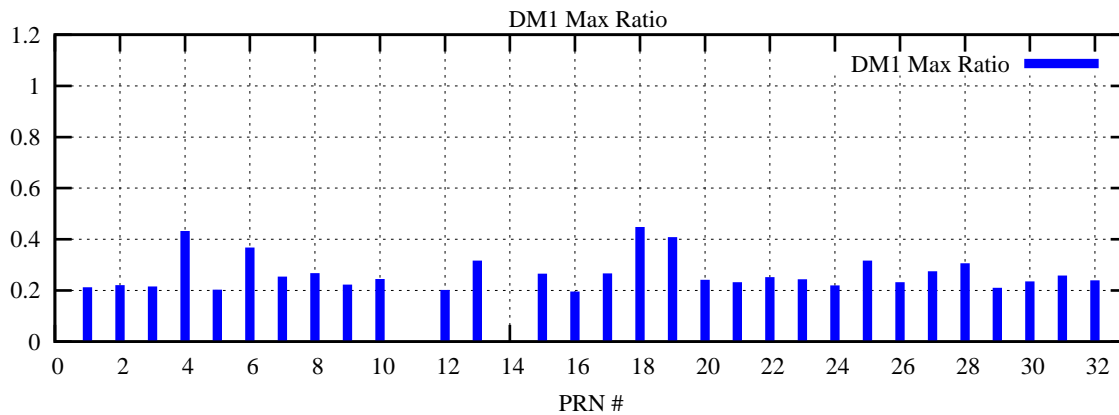

Ratio (PRN Bias/Threshold)

GpsWeek 2132 Day 1

Skinny (Type 0): PRN 8 22  
Broad (Type 2): PRN 7 15 17 21 24