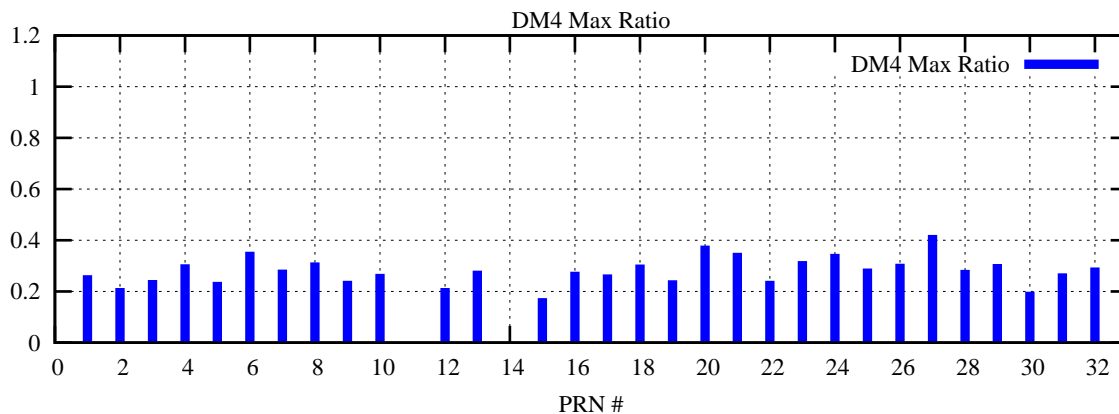

Ratio (PRN Bias/Threshold)

GpsWeek 2132 Day 1

Skinny (Type 0): PRN 8 22  
Broad (Type 2): PRN 7 15 17 21 24