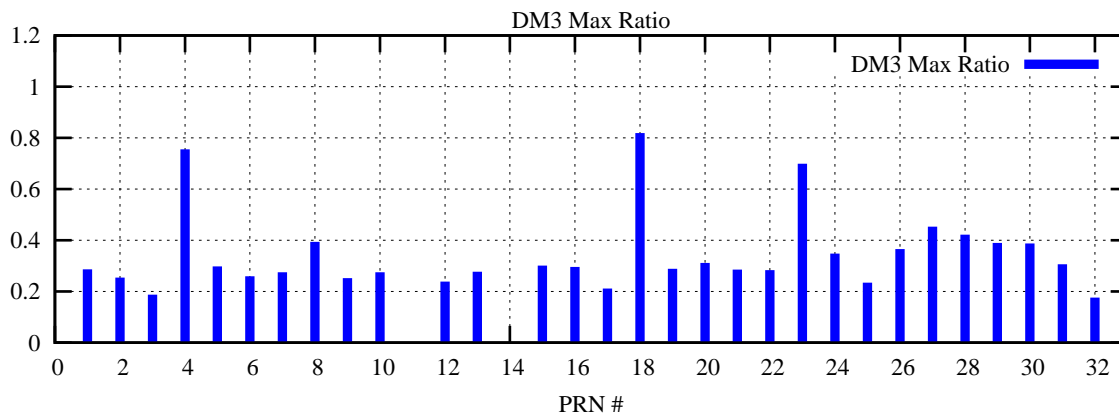

Ratio (PRN Bias/Threshold)

GpsWeek 2132 Day 1

Skinny (Type 0): PRN 8 22  
Broad (Type 2): PRN 7 15 17 21 24