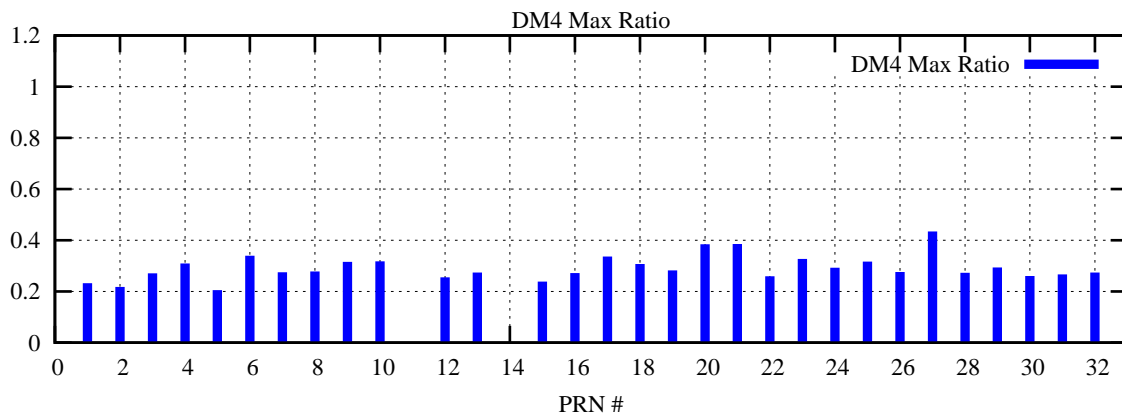

Ratio (PRN Bias/Threshold)

GpsWeek 2132 Day 2

Skinny (Type 0): PRN 8 22  
Broad (Type 2): PRN 7 15 17 21 24