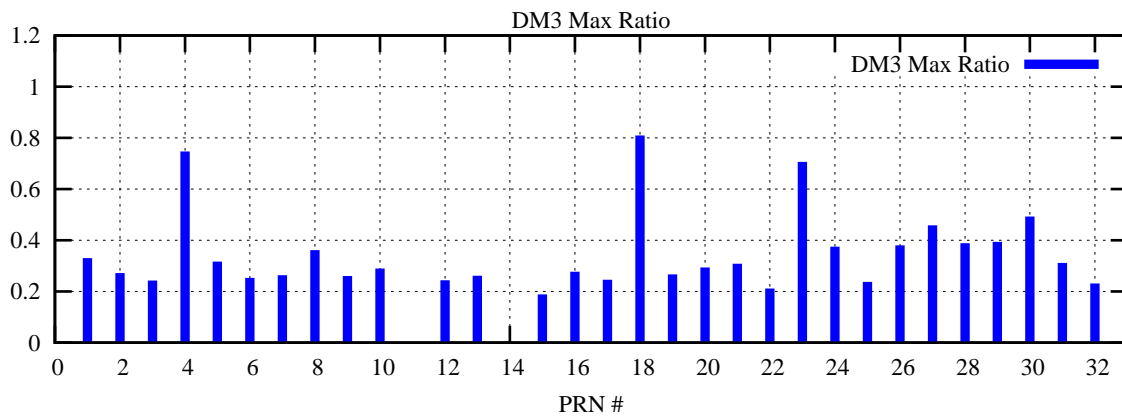

Ratio (PRN Bias/Threshold)

GpsWeek 2132 Day 2

Skinny (Type 0): PRN 8 22  
Broad (Type 2): PRN 7 15 17 21 24