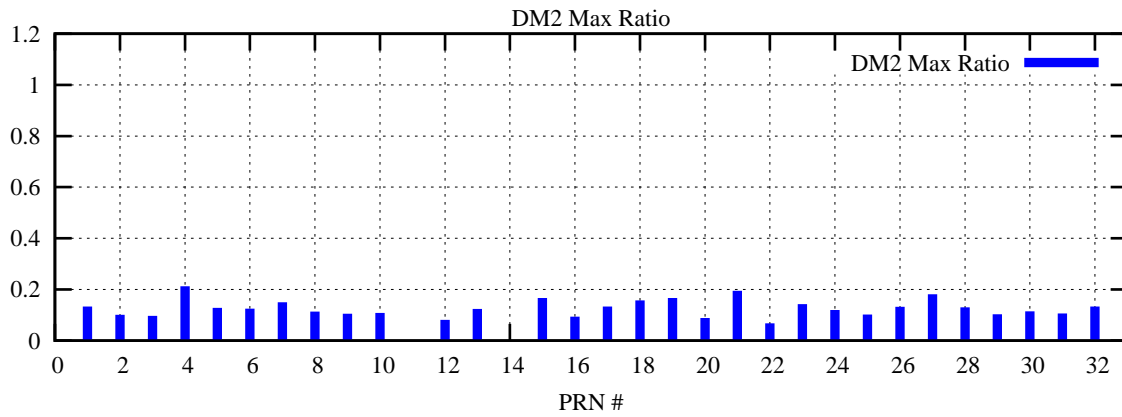

Ratio (PRN Bias/Threshold)

GpsWeek 2132 Day 2

Skinny (Type 0): PRN 8 22  
Broad (Type 2): PRN 7 15 17 21 24