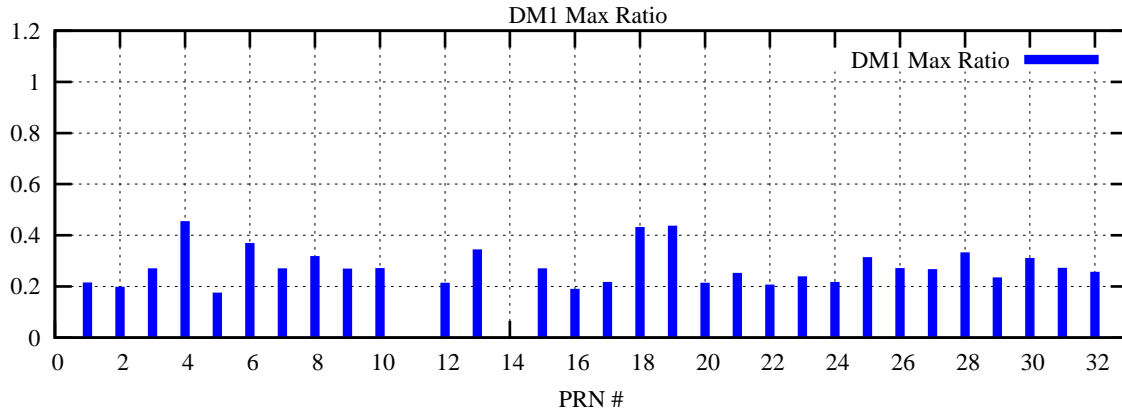

Ratio (PRN Bias/Threshold)

GpsWeek 2132 Day 2

Skinny (Type 0): PRN 8 22  
Broad (Type 2): PRN 7 15 17 21 24