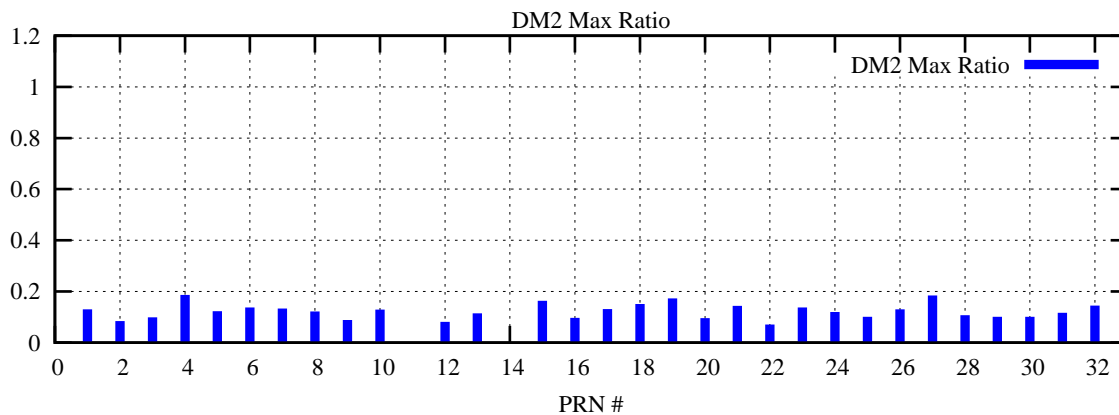

Ratio (PRN Bias/Threshold)

GpsWeek 2132 Day 3

Skinny (Type 0): PRN 8 22
Broad (Type 2): PRN 7 15 17 21 24