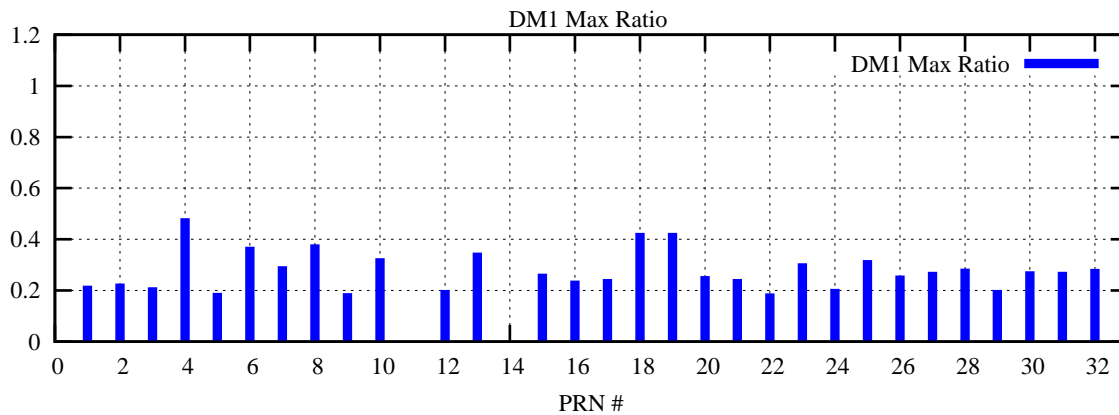

Ratio (PRN Bias/Threshold)

GpsWeek 2132 Day 3

Skinny (Type 0): PRN 8 22
Broad (Type 2): PRN 7 15 17 21 24