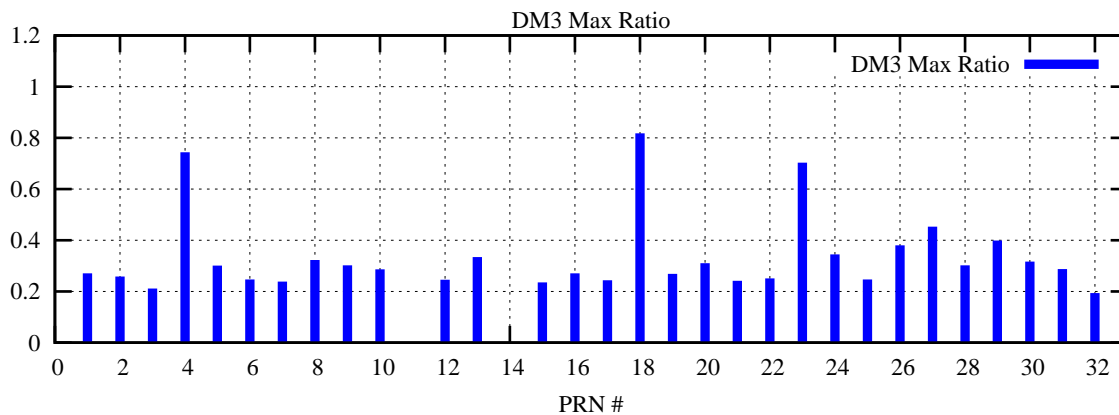

Ratio (PRN Bias/Threshold)

GpsWeek 2132 Day 3

Skinny (Type 0): PRN 8 22
Broad (Type 2): PRN 7 15 17 21 24