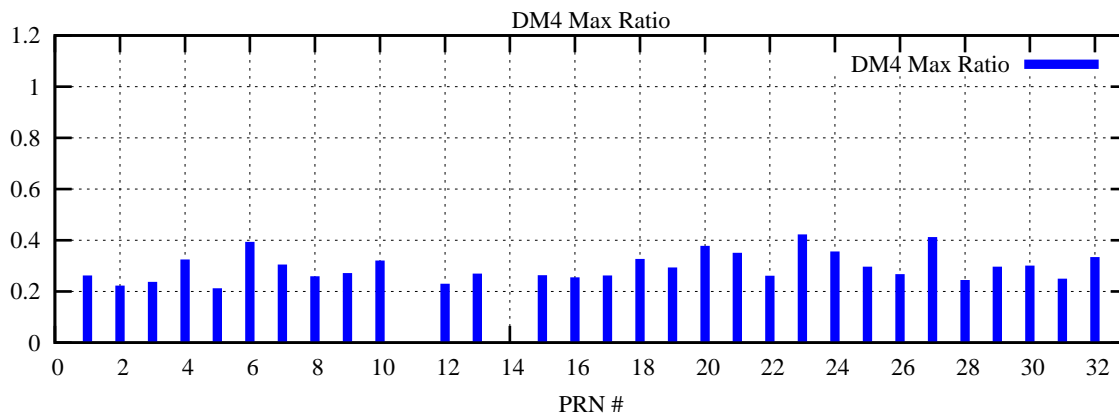

Ratio (PRN Bias/Threshold)

GpsWeek 2132 Day 3

Skinny (Type 0): PRN 8 22
Broad (Type 2): PRN 7 15 17 21 24