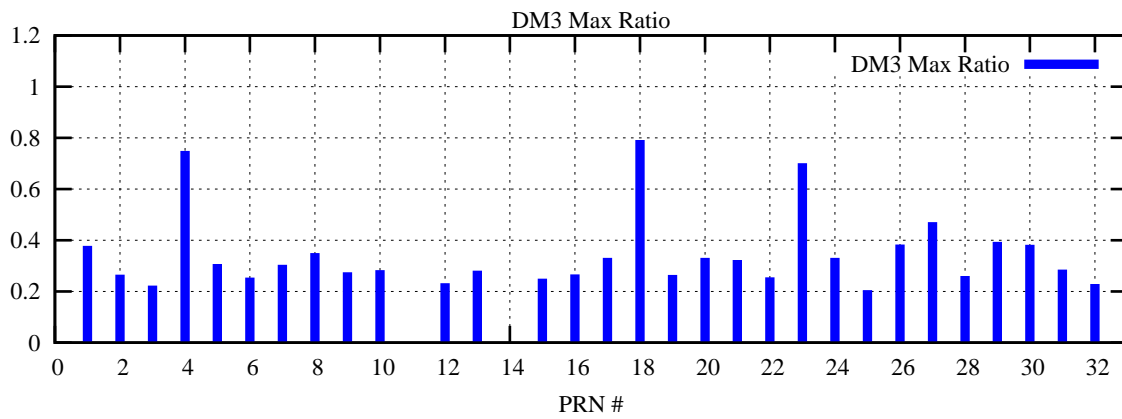

Ratio (PRN Bias/Threshold)

GpsWeek 2132 Day 4

Skinny (Type 0): PRN 8 22
Broad (Type 2): PRN 7 15 17 21 24