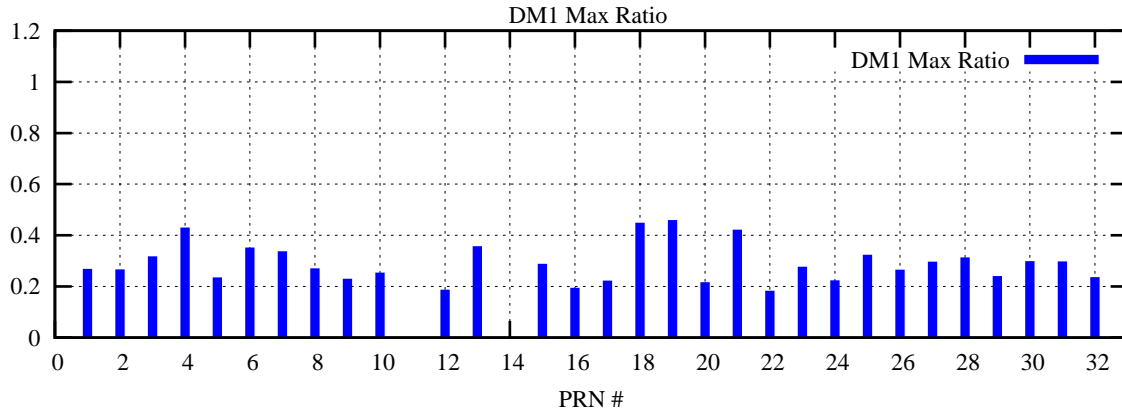

Ratio (PRN Bias/Threshold)

GpsWeek 2132 Day 4

Skinny (Type 0): PRN 8 22
Broad (Type 2): PRN 7 15 17 21 24