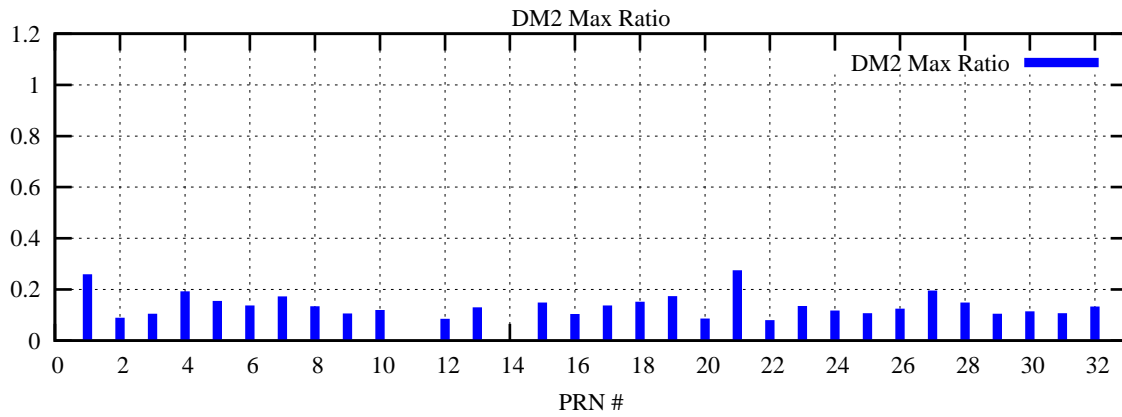

Ratio (PRN Bias/Threshold)

GpsWeek 2132 Day 4

Skinny (Type 0): PRN 8 22
Broad (Type 2): PRN 7 15 17 21 24