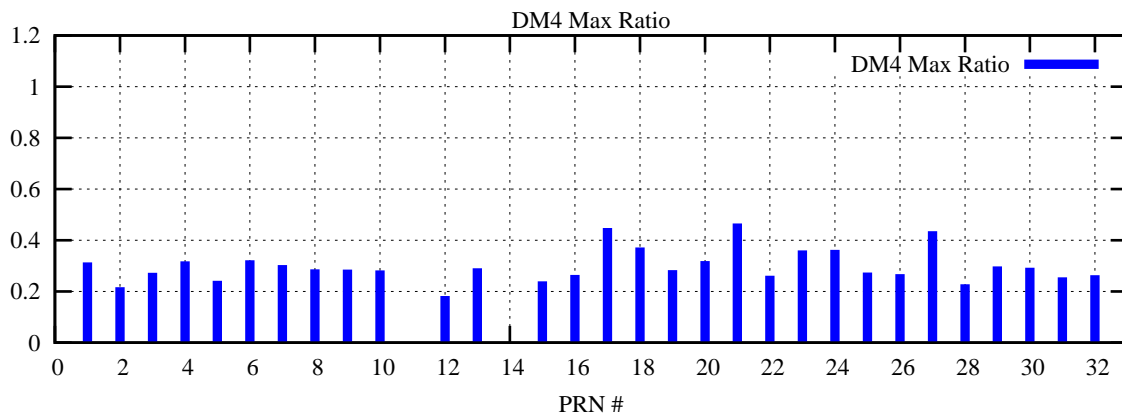

Ratio (PRN Bias/Threshold)

GpsWeek 2132 Day 4

Skinny (Type 0): PRN 8 22
Broad (Type 2): PRN 7 15 17 21 24