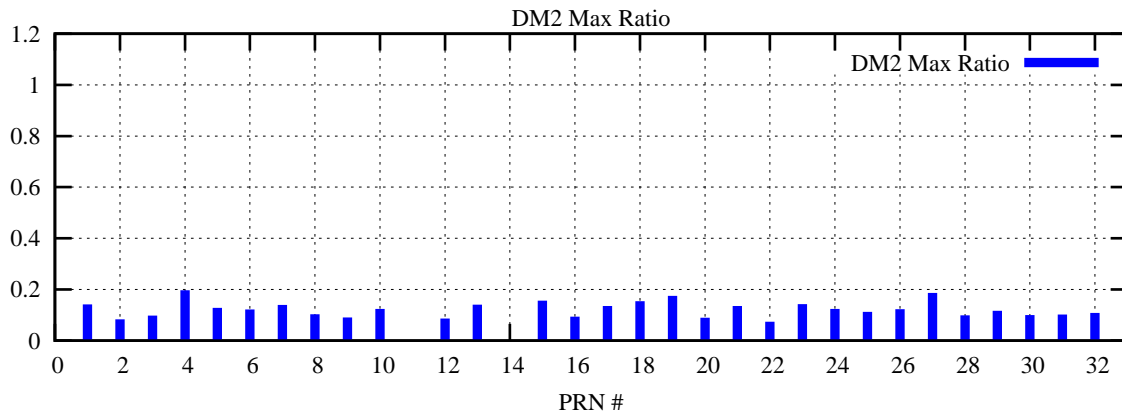

Ratio (PRN Bias/Threshold)

GpsWeek 2132 Day 5

Skinny (Type 0): PRN 8 22  
Broad (Type 2): PRN 7 15 17 21 24