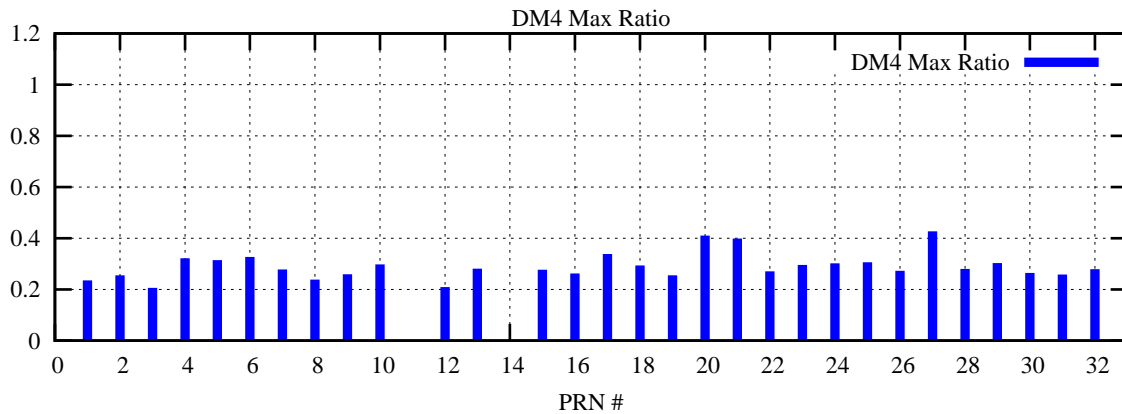

Ratio (PRN Bias/Threshold)

GpsWeek 2132 Day 5

Skinny (Type 0): PRN 8 22  
Broad (Type 2): PRN 7 15 17 21 24