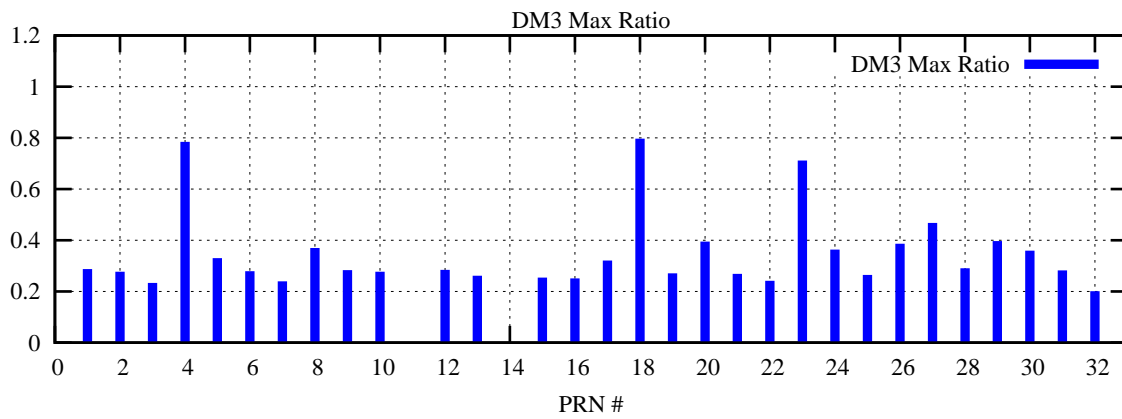

Ratio (PRN Bias/Threshold)

GpsWeek 2132 Day 5

Skinny (Type 0): PRN 8 22  
Broad (Type 2): PRN 7 15 17 21 24