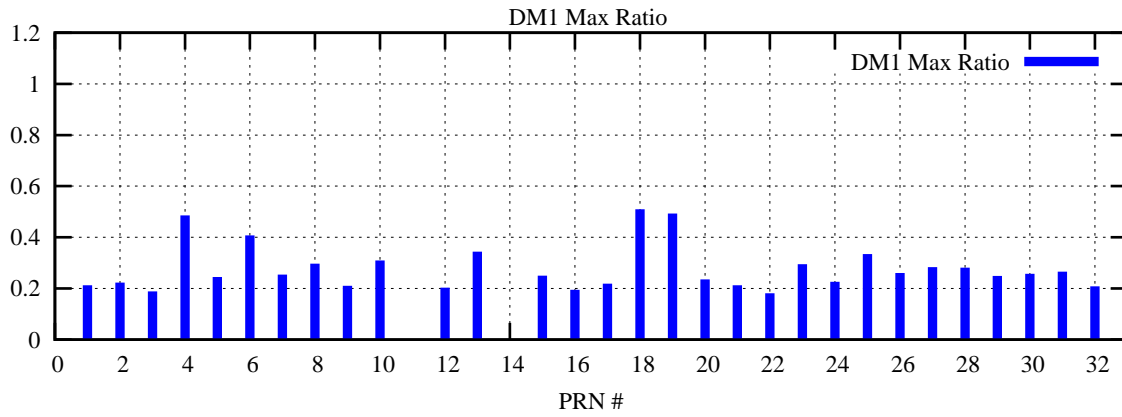

Ratio (PRN Bias/Threshold)

GpsWeek 2132 Day 5

Skinny (Type 0): PRN 8 22  
Broad (Type 2): PRN 7 15 17 21 24