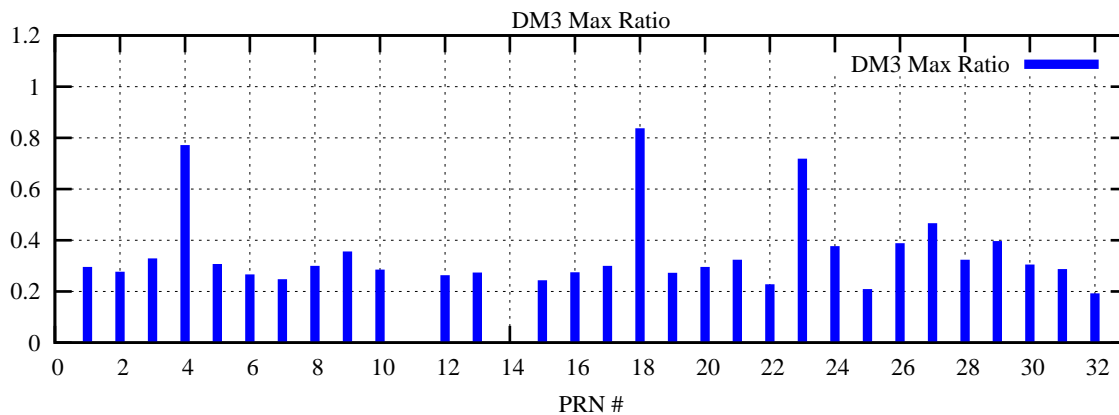

Ratio (PRN Bias/Threshold)

GpsWeek 2132 Day 6

Skinny (Type 0): PRN 8 22
Broad (Type 2): PRN 7 15 17 21 24