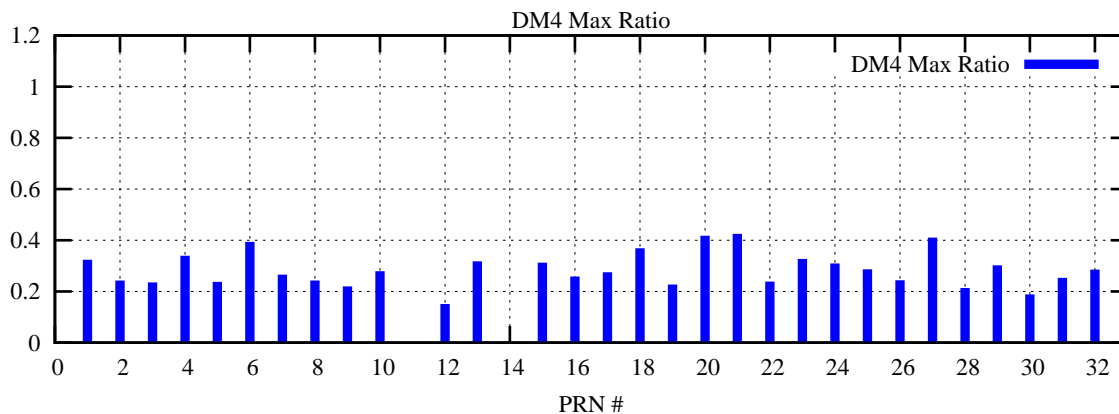

Ratio (PRN Bias/Threshold)

GpsWeek 2132 Day 6

Skinny (Type 0): PRN 8 22
Broad (Type 2): PRN 7 15 17 21 24