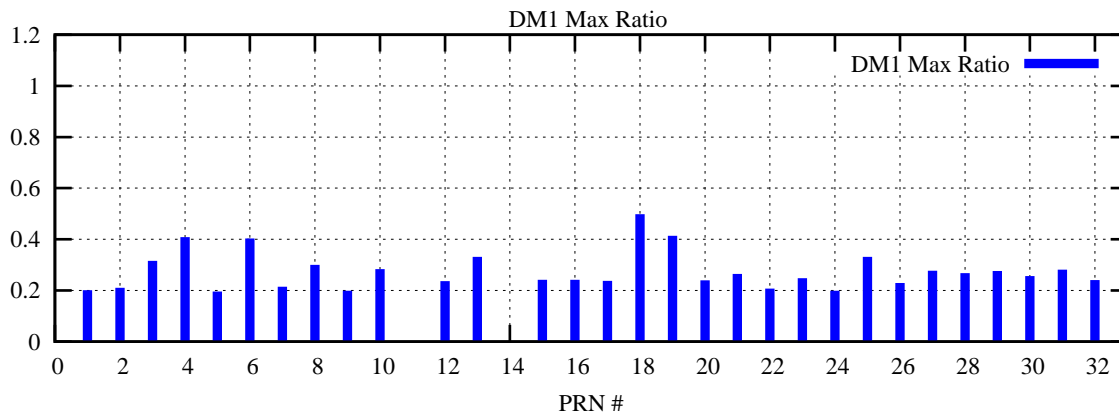

Ratio (PRN Bias/Threshold)

GpsWeek 2132 Day 6

Skinny (Type 0): PRN 8 22
Broad (Type 2): PRN 7 15 17 21 24