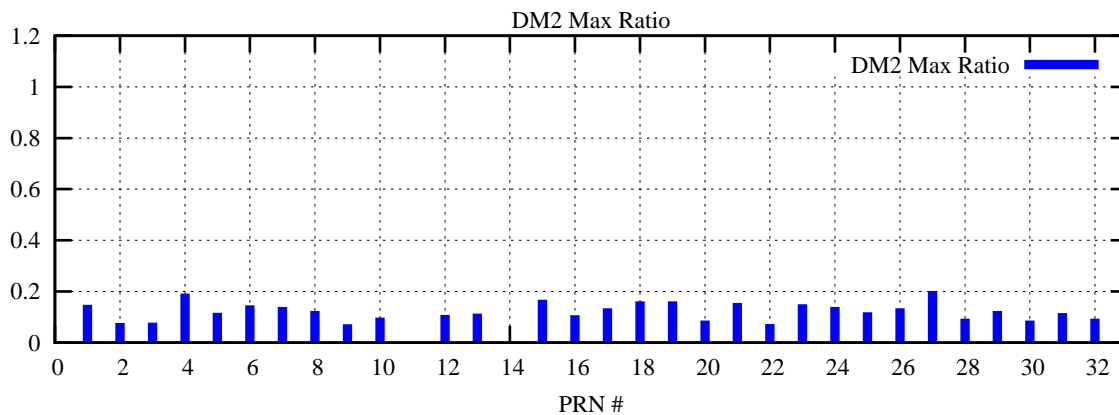

Ratio (PRN Bias/Threshold)

GpsWeek 2132 Day 6

Skinny (Type 0): PRN 8 22
Broad (Type 2): PRN 7 15 17 21 24