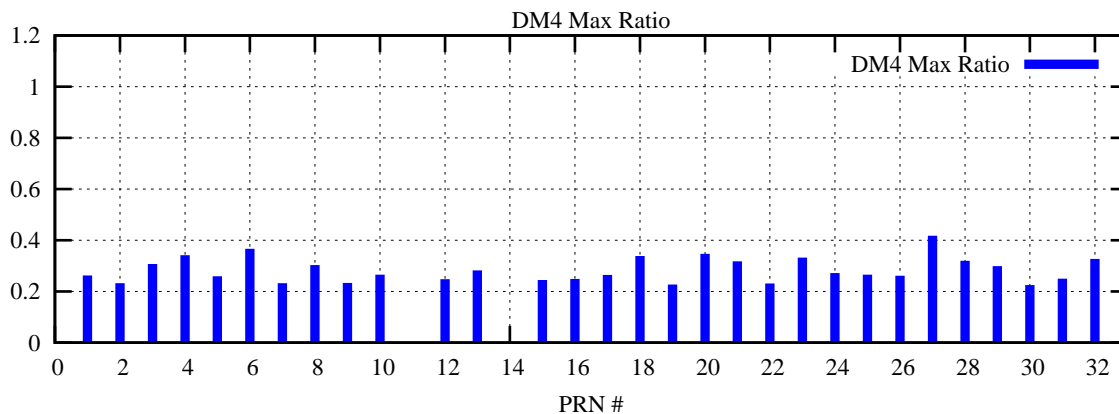

Ratio (PRN Bias/Threshold)

GpsWeek 2133 Day 0

Skinny (Type 0): PRN 8 22  
Broad (Type 2): PRN 7 15 17 21 24