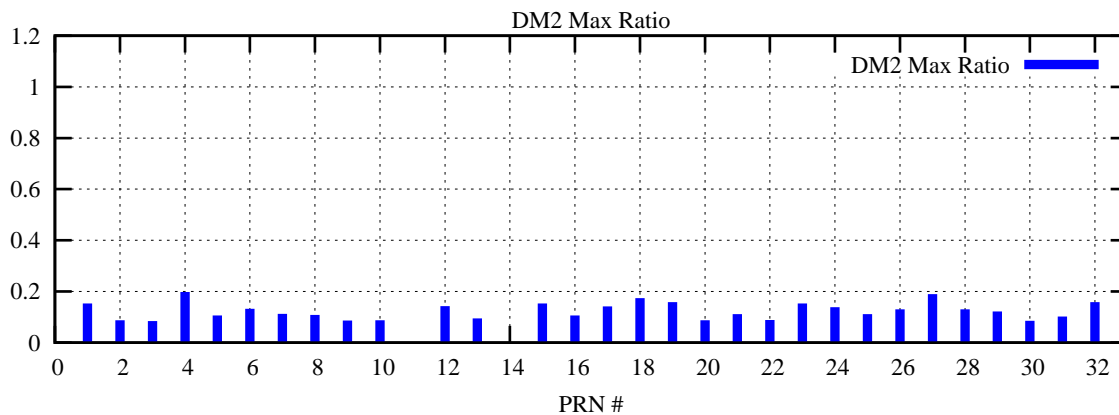

Ratio (PRN Bias/Threshold)

GpsWeek 2133 Day 0

Skinny (Type 0): PRN 8 22  
Broad (Type 2): PRN 7 15 17 21 24