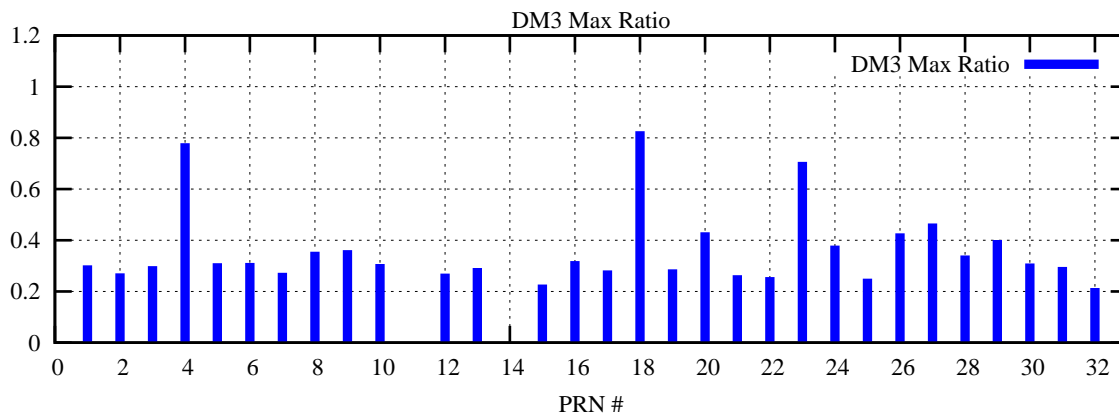

Ratio (PRN Bias/Threshold)

GpsWeek 2133 Day 0

Skinny (Type 0): PRN 8 22  
Broad (Type 2): PRN 7 15 17 21 24