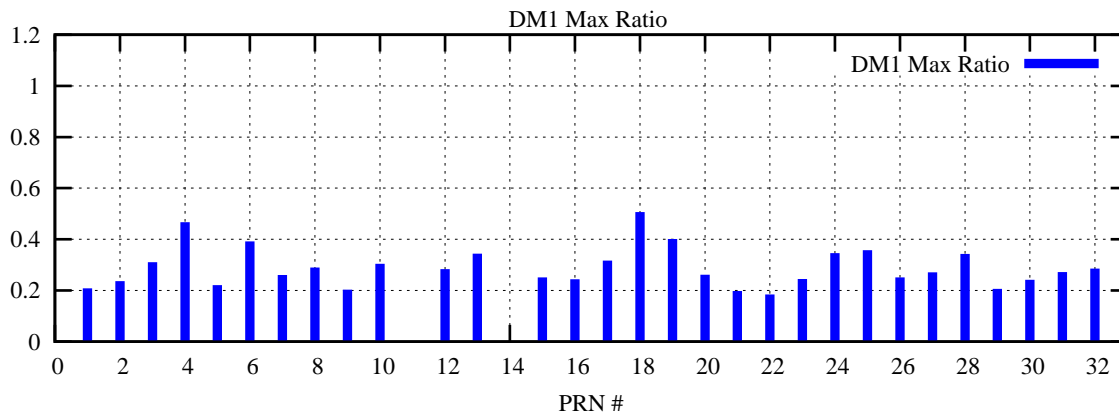

Ratio (PRN Bias/Threshold)

GpsWeek 2133 Day 0

Skinny (Type 0): PRN 8 22  
Broad (Type 2): PRN 7 15 17 21 24