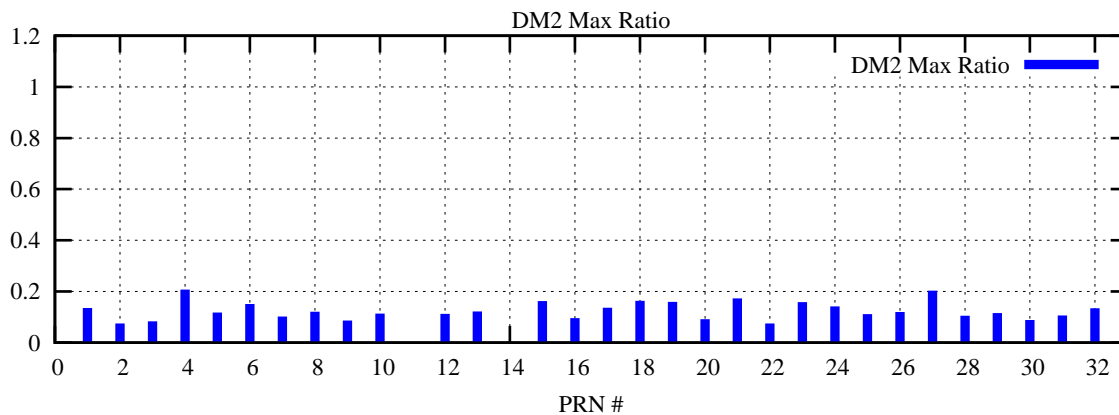

Ratio (PRN Bias/Threshold)

GpsWeek 2134 Day 2

Skinny (Type 0): PRN 8 22
Broad (Type 2): PRN 7 15 17 21 24