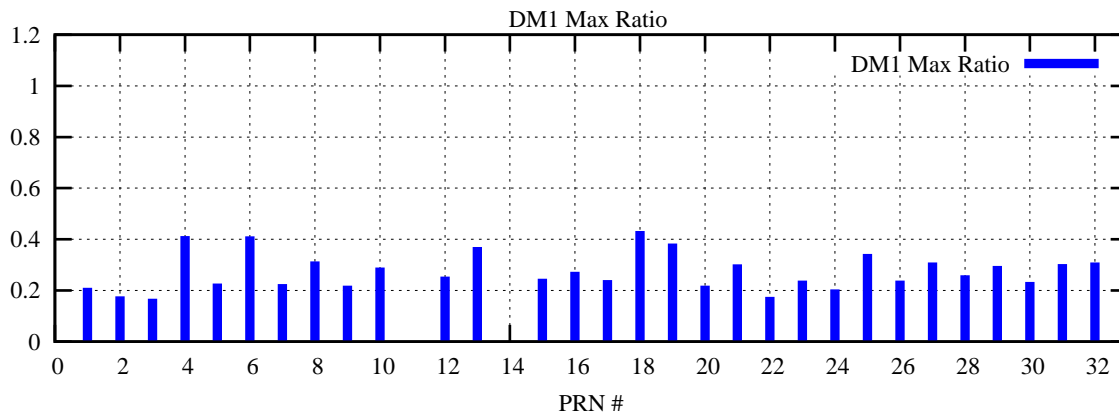

Ratio (PRN Bias/Threshold)

GpsWeek 2134 Day 2

Skinny (Type 0): PRN 8 22
Broad (Type 2): PRN 7 15 17 21 24