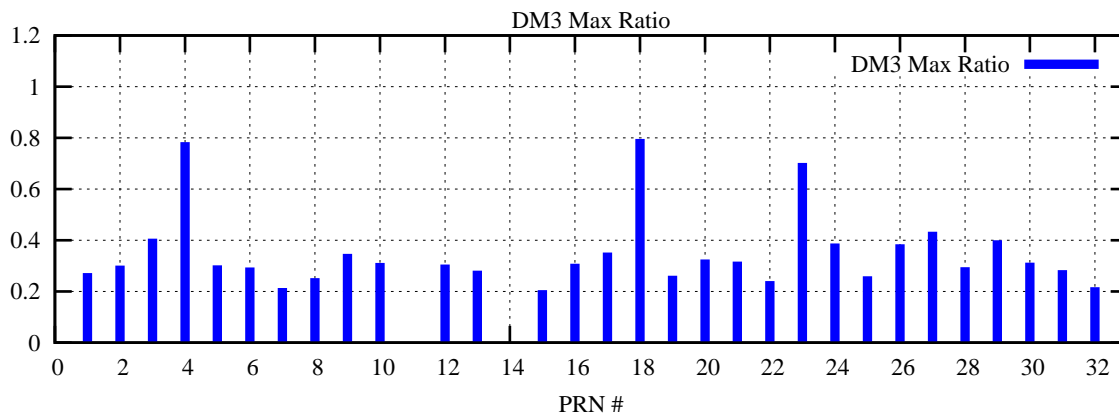

Ratio (PRN Bias/Threshold)

GpsWeek 2134 Day 2

Skinny (Type 0): PRN 8 22
Broad (Type 2): PRN 7 15 17 21 24