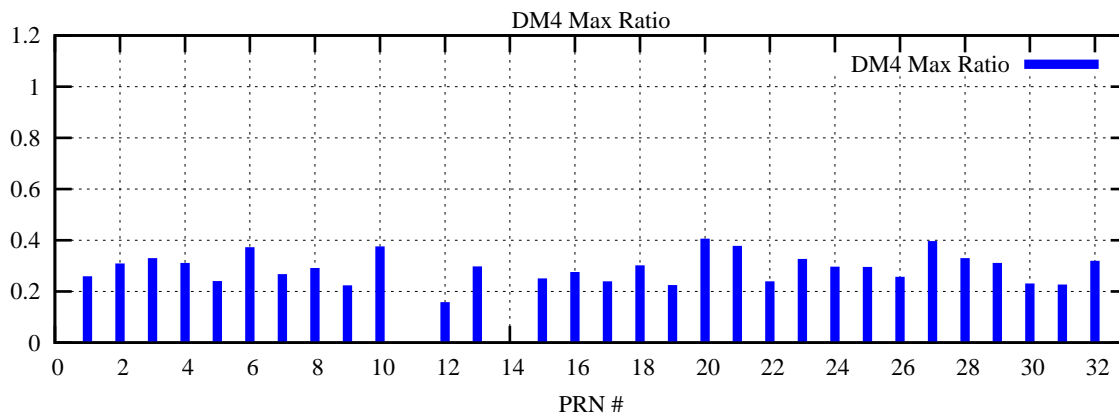

Ratio (PRN Bias/Threshold)

GpsWeek 2134 Day 2

Skinny (Type 0): PRN 8 22
Broad (Type 2): PRN 7 15 17 21 24