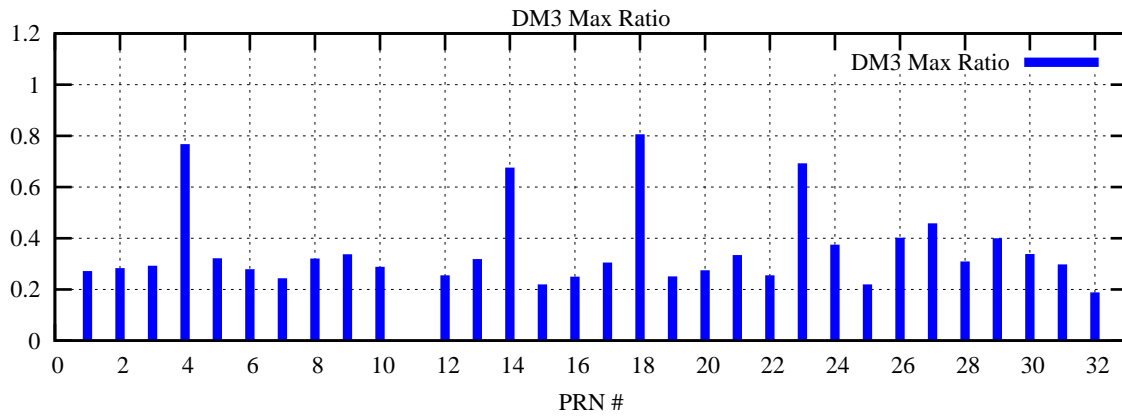

Ratio (PRN Bias/Threshold)

GpsWeek 2134 Day 3

Skinny (Type 0): PRN 8 22
Broad (Type 2): PRN 7 15 17 21 24