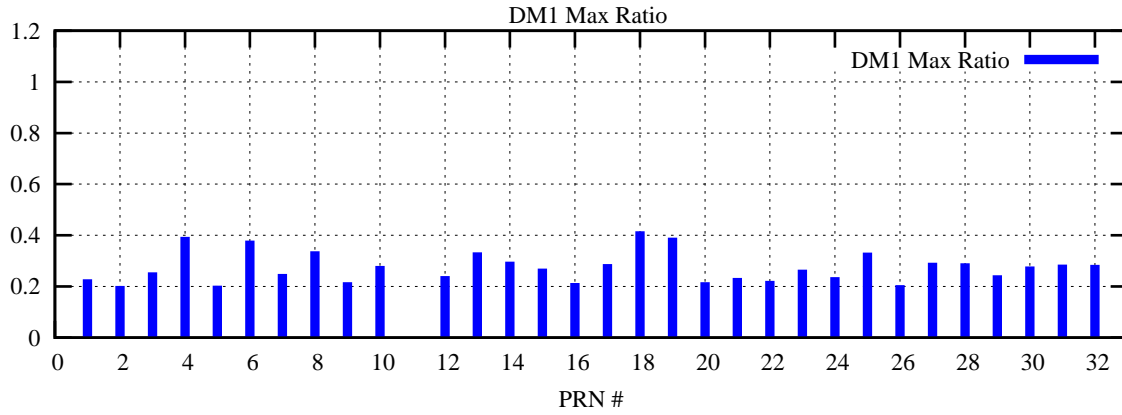

Ratio (PRN Bias/Threshold)

GpsWeek 2134 Day 3

Skinny (Type 0): PRN 8 22
Broad (Type 2): PRN 7 15 17 21 24