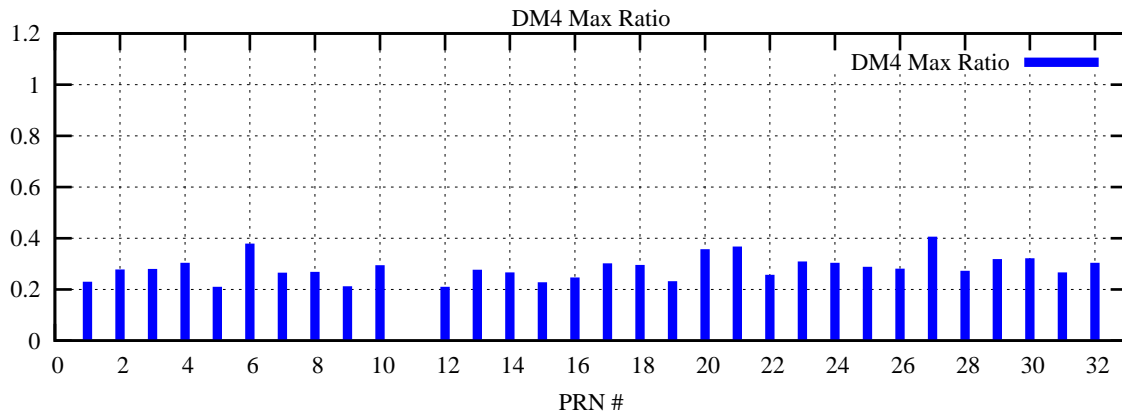

Ratio (PRN Bias/Threshold)

GpsWeek 2134 Day 3

Skinny (Type 0): PRN 8 22
Broad (Type 2): PRN 7 15 17 21 24