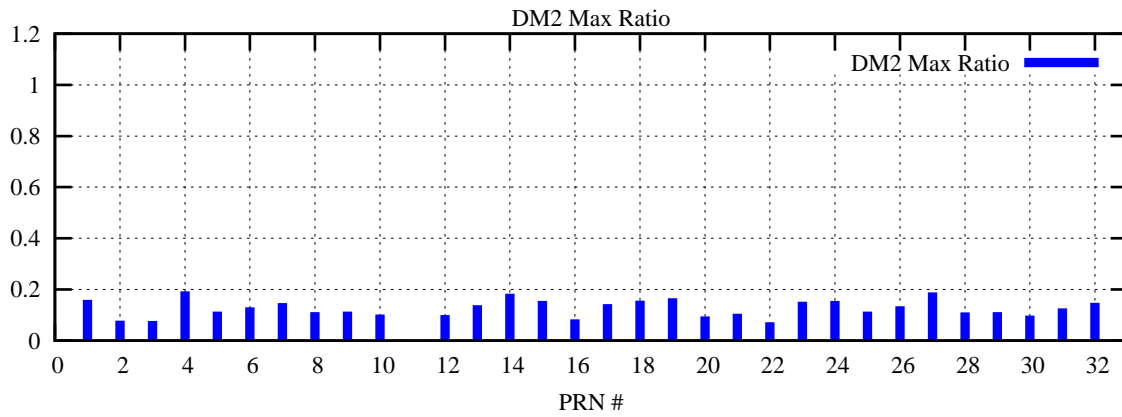

Ratio (PRN Bias/Threshold)

GpsWeek 2134 Day 3

Skinny (Type 0): PRN 8 22
Broad (Type 2): PRN 7 15 17 21 24