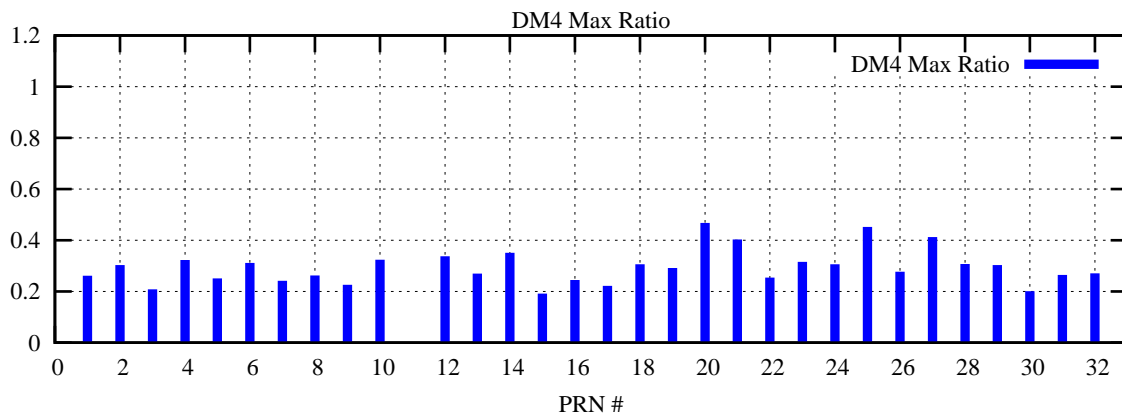

Ratio (PRN Bias/Threshold)

GpsWeek 2134 Day 5

Skinny (Type 0): PRN 8 22  
Broad (Type 2): PRN 7 15 17 21 24