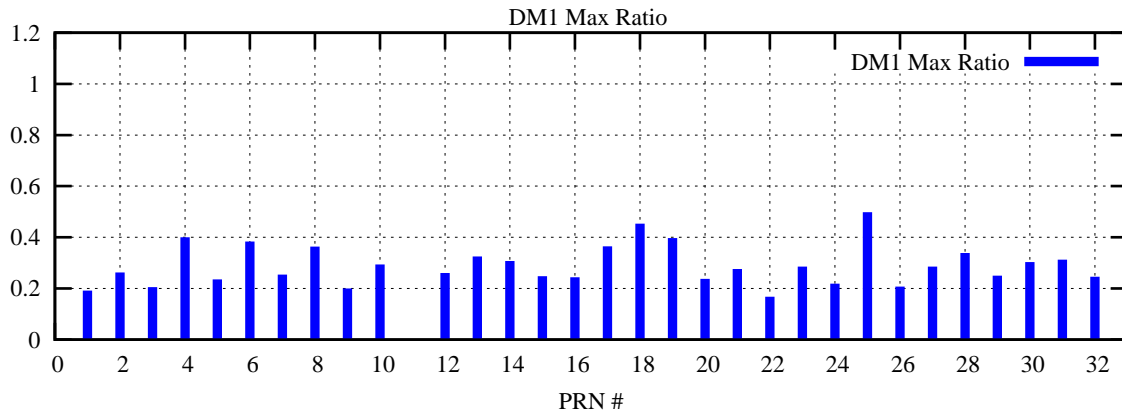

Ratio (PRN Bias/Threshold)

GpsWeek 2134 Day 5

Skinny (Type 0): PRN 8 22  
Broad (Type 2): PRN 7 15 17 21 24