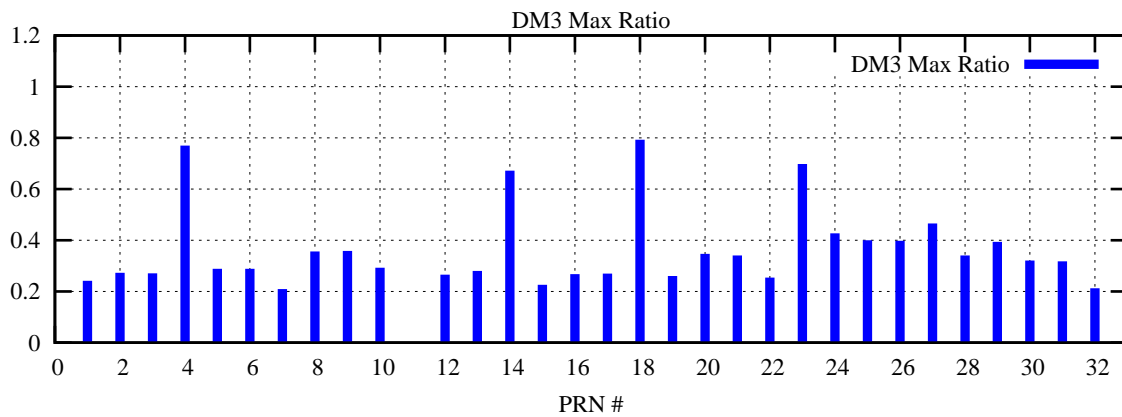

Ratio (PRN Bias/Threshold)

GpsWeek 2134 Day 5

Skinny (Type 0): PRN 8 22  
Broad (Type 2): PRN 7 15 17 21 24