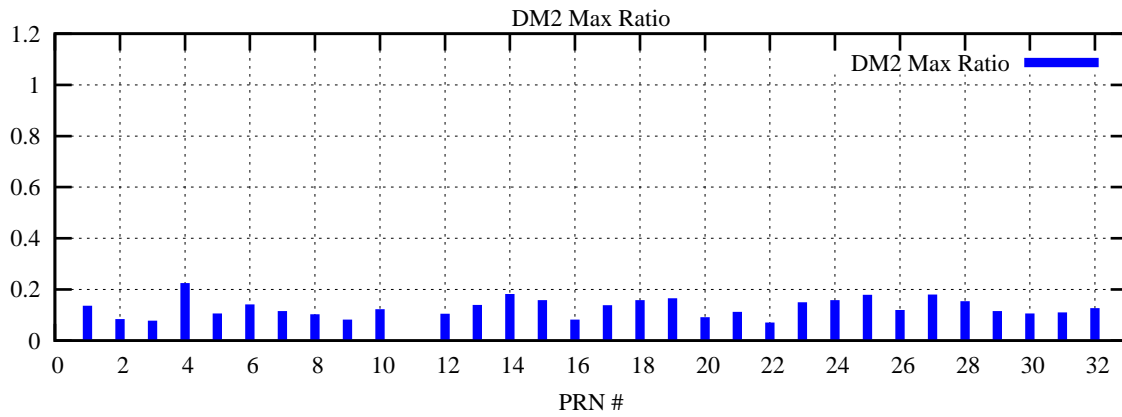

Ratio (PRN Bias/Threshold)

GpsWeek 2134 Day 5

Skinny (Type 0): PRN 8 22  
Broad (Type 2): PRN 7 15 17 21 24