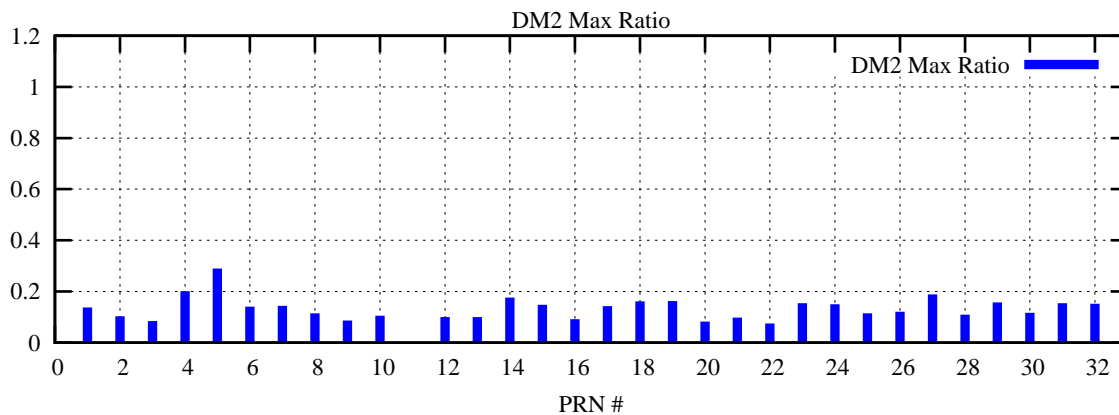

Ratio (PRN Bias/Threshold)

GpsWeek 2134 Day 6

Skinny (Type 0): PRN 8 22
Broad (Type 2): PRN 7 15 17 21 24