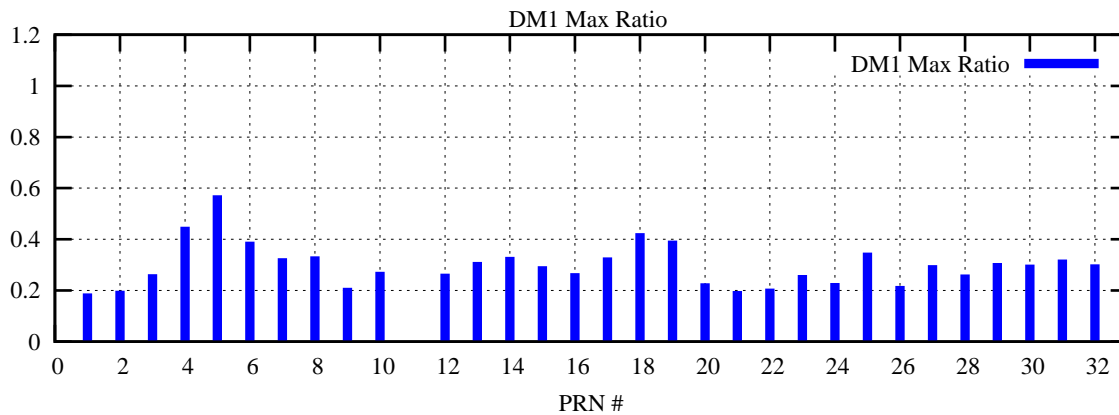

Ratio (PRN Bias/Threshold)

GpsWeek 2134 Day 6

Skinny (Type 0): PRN 8 22
Broad (Type 2): PRN 7 15 17 21 24