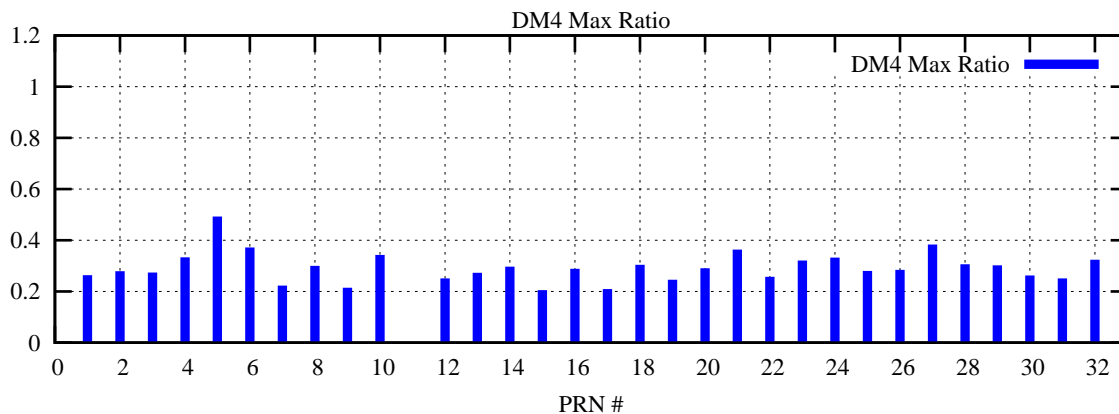

Ratio (PRN Bias/Threshold)

GpsWeek 2134 Day 6

Skinny (Type 0): PRN 8 22
Broad (Type 2): PRN 7 15 17 21 24