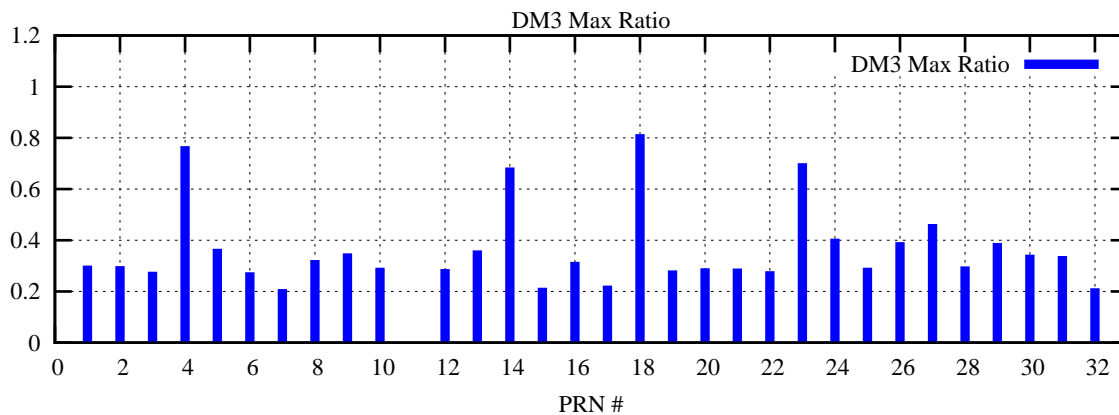

Ratio (PRN Bias/Threshold)

GpsWeek 2134 Day 6

Skinny (Type 0): PRN 8 22
Broad (Type 2): PRN 7 15 17 21 24