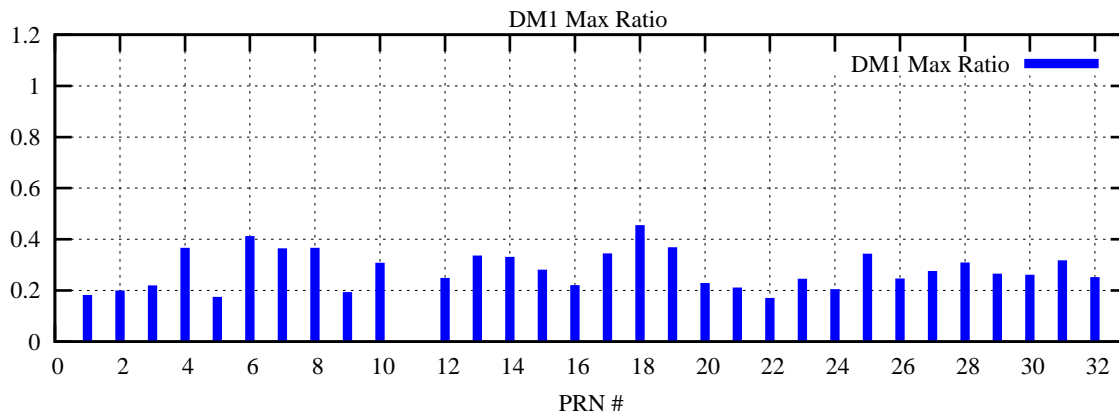

Ratio (PRN Bias/Threshold)

GpsWeek 2135 Day 2

Skinny (Type 0): PRN 8 22
Broad (Type 2): PRN 7 15 17 21 24