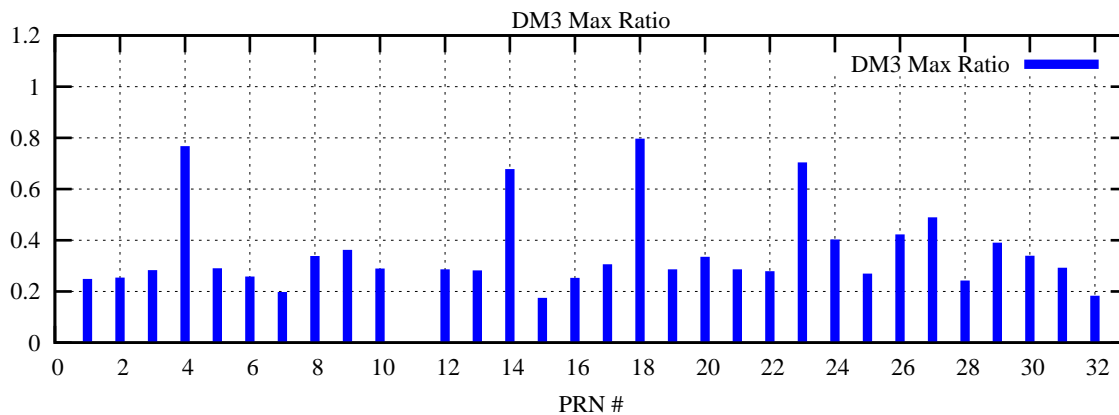

Ratio (PRN Bias/Threshold)

GpsWeek 2135 Day 2

Skinny (Type 0): PRN 8 22
Broad (Type 2): PRN 7 15 17 21 24