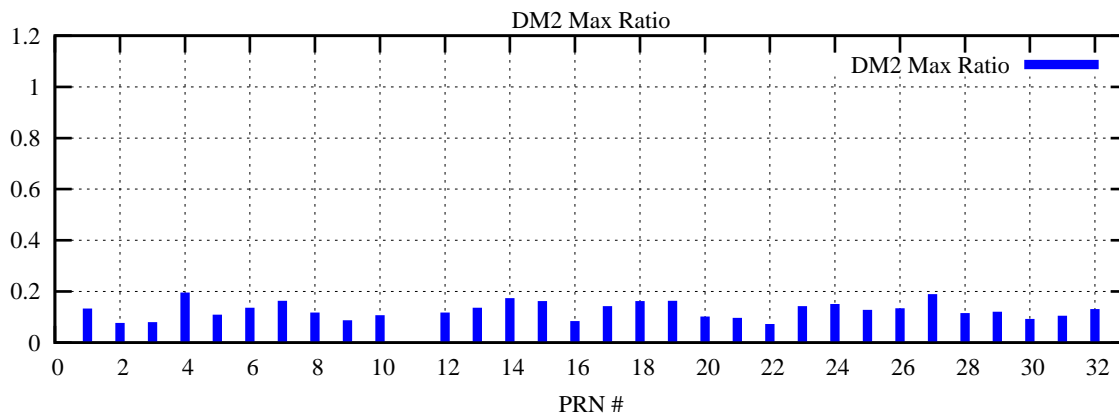

Ratio (PRN Bias/Threshold)

GpsWeek 2135 Day 2

Skinny (Type 0): PRN 8 22
Broad (Type 2): PRN 7 15 17 21 24