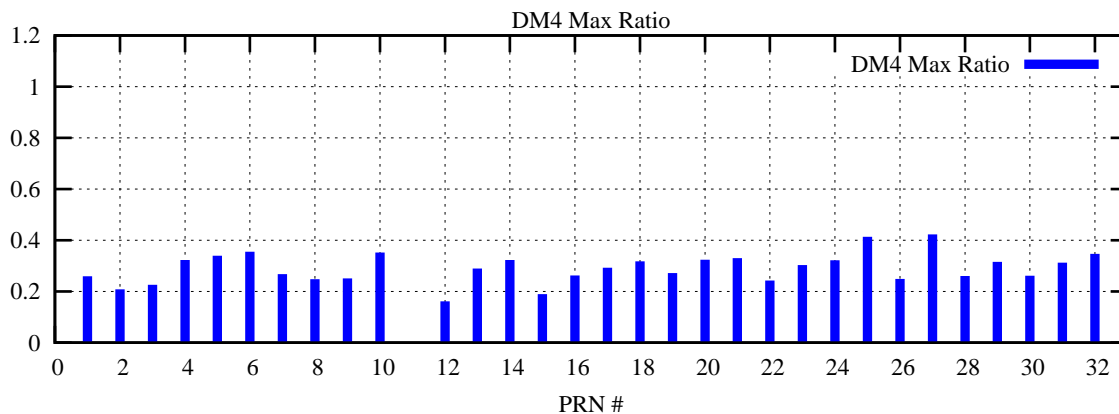

Ratio (PRN Bias/Threshold)

GpsWeek 2135 Day 2

Skinny (Type 0): PRN 8 22
Broad (Type 2): PRN 7 15 17 21 24