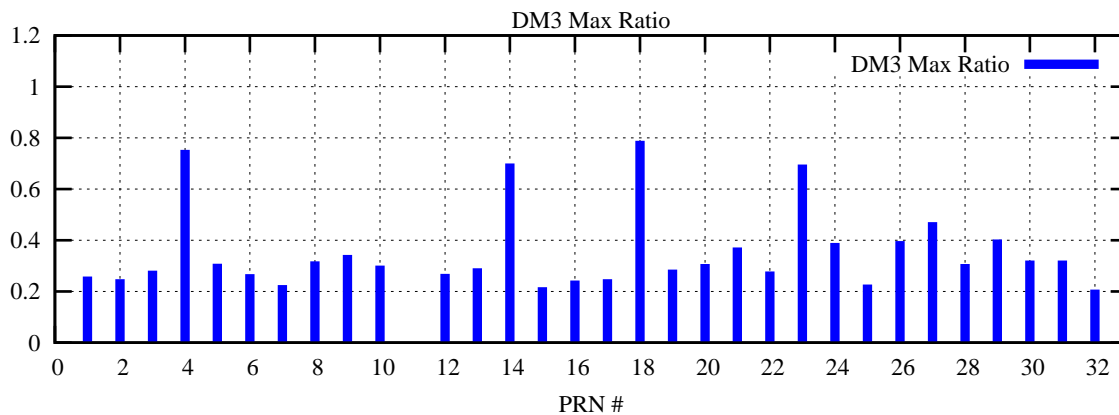

Ratio (PRN Bias/Threshold)

GpsWeek 2135 Day 5

Skinny (Type 0): PRN 8 22
Broad (Type 2): PRN 7 15 17 21 24