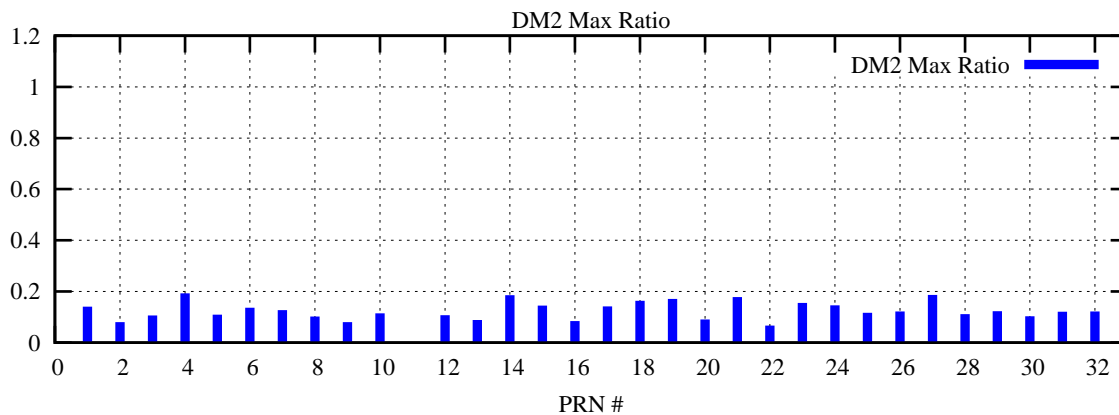

Ratio (PRN Bias/Threshold)

GpsWeek 2135 Day 5

Skinny (Type 0): PRN 8 22
Broad (Type 2): PRN 7 15 17 21 24