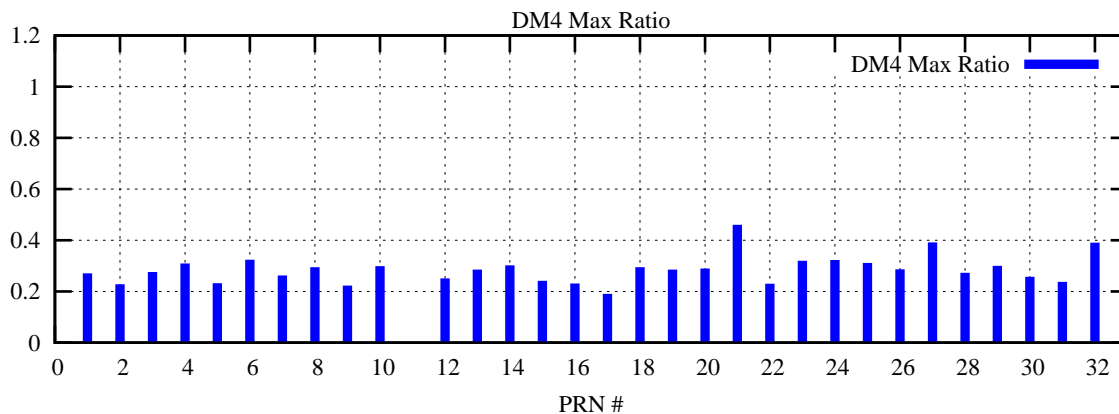

Ratio (PRN Bias/Threshold)

GpsWeek 2135 Day 5

Skinny (Type 0): PRN 8 22
Broad (Type 2): PRN 7 15 17 21 24