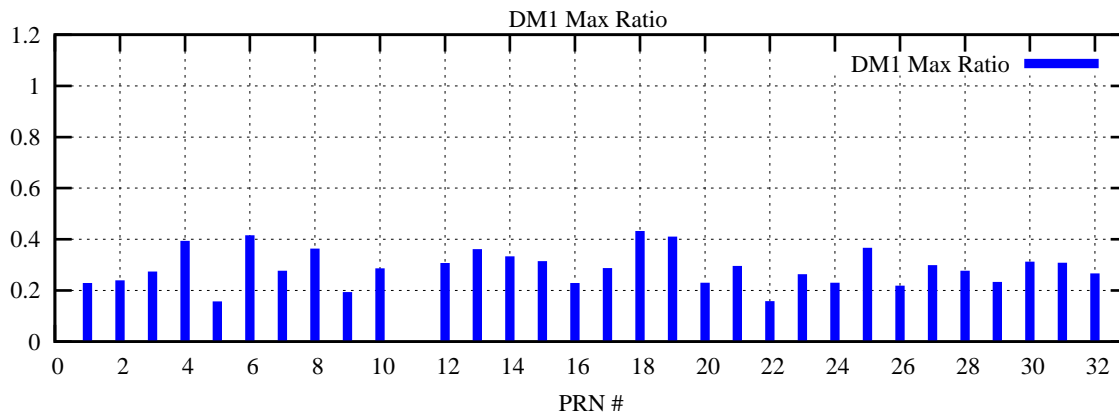

Ratio (PRN Bias/Threshold)

GpsWeek 2135 Day 5

Skinny (Type 0): PRN 8 22
Broad (Type 2): PRN 7 15 17 21 24