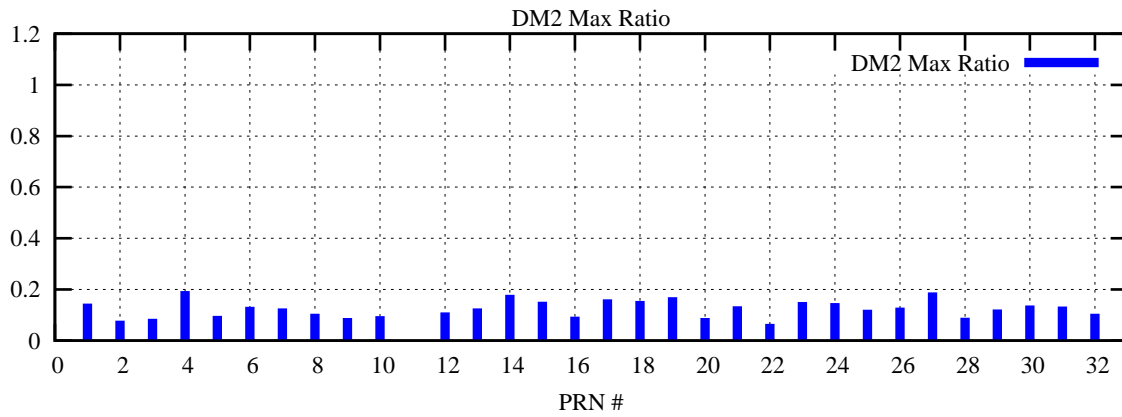

Ratio (PRN Bias/Threshold)

GpsWeek 2135 Day 6

Skinny (Type 0): PRN 8 22  
Broad (Type 2): PRN 7 15 17 21 24