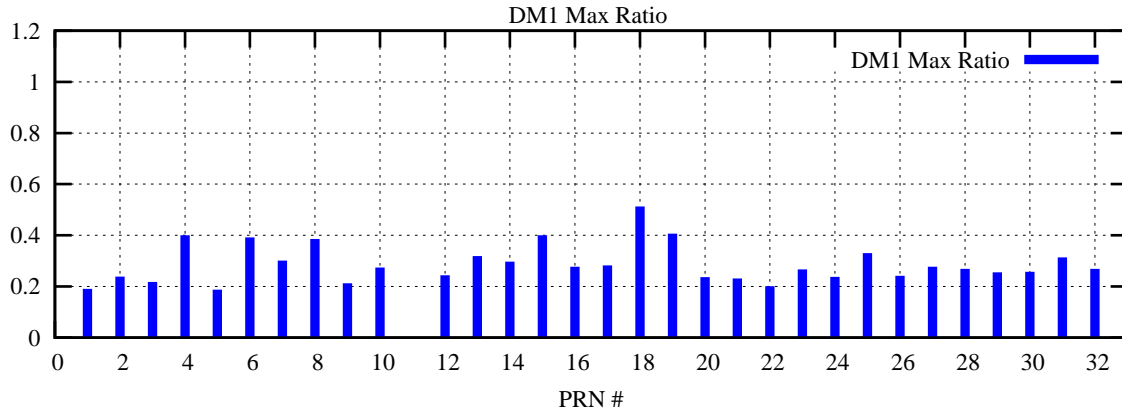

Ratio (PRN Bias/Threshold)

GpsWeek 2135 Day 6

Skinny (Type 0): PRN 8 22  
Broad (Type 2): PRN 7 15 17 21 24