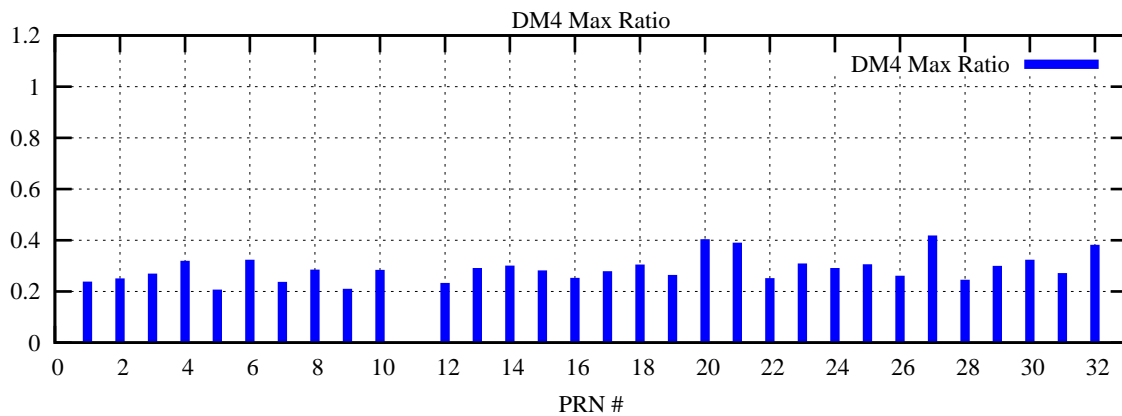

Ratio (PRN Bias/Threshold)

GpsWeek 2135 Day 6

Skinny (Type 0): PRN 8 22  
Broad (Type 2): PRN 7 15 17 21 24