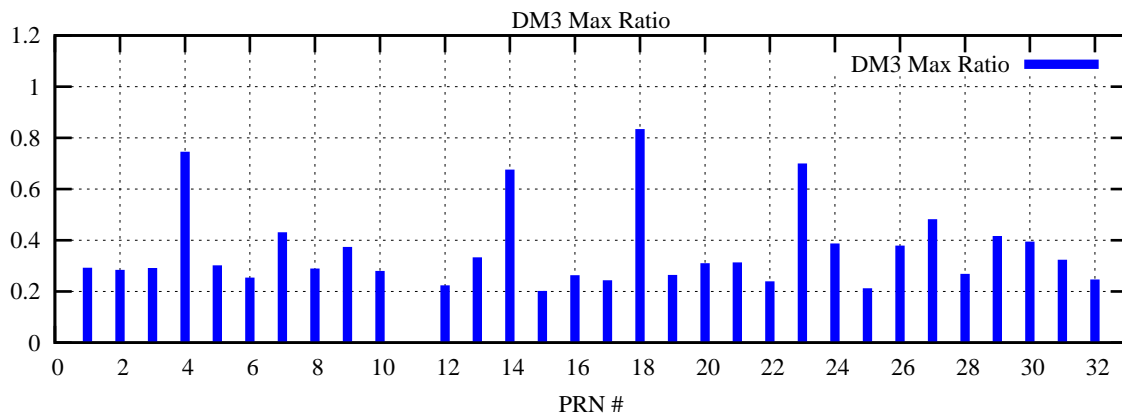

Ratio (PRN Bias/Threshold)

GpsWeek 2135 Day 6

Skinny (Type 0): PRN 8 22  
Broad (Type 2): PRN 7 15 17 21 24