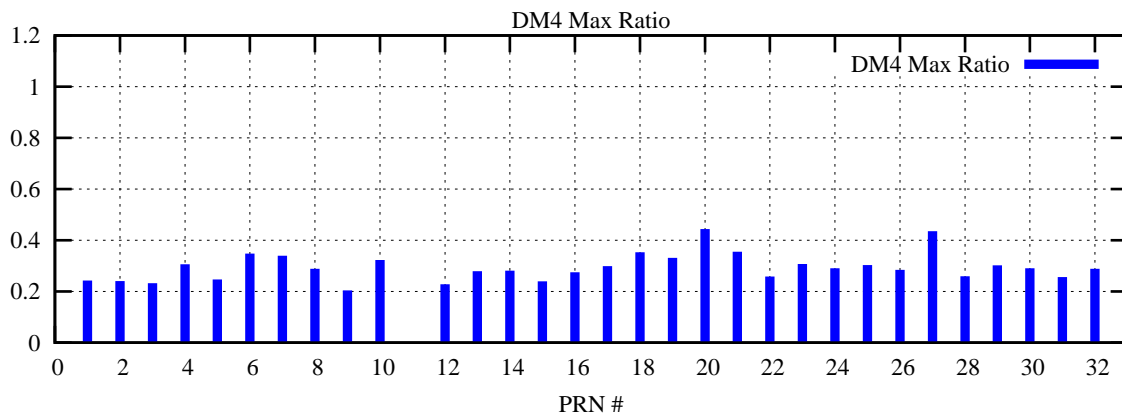

Ratio (PRN Bias/Threshold)

GpsWeek 2136 Day 0

Skinny (Type 0): PRN 8 22
Broad (Type 2): PRN 7 15 17 21 24