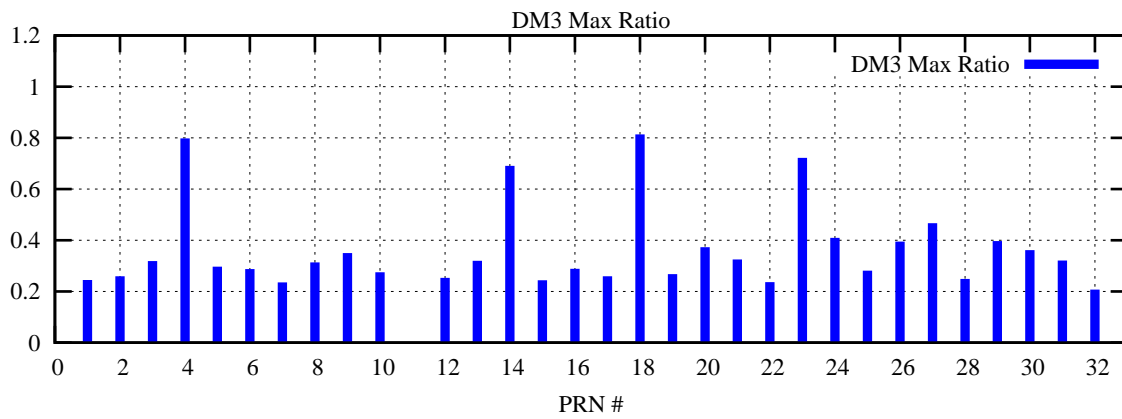

Ratio (PRN Bias/Threshold)

GpsWeek 2136 Day 0

Skinny (Type 0): PRN 8 22
Broad (Type 2): PRN 7 15 17 21 24