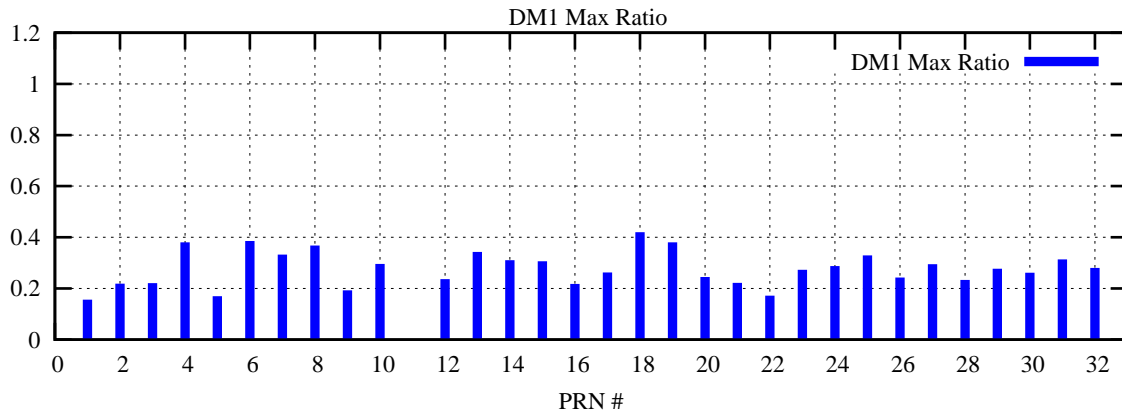

Ratio (PRN Bias/Threshold)

GpsWeek 2136 Day 0

Skinny (Type 0): PRN 8 22
Broad (Type 2): PRN 7 15 17 21 24