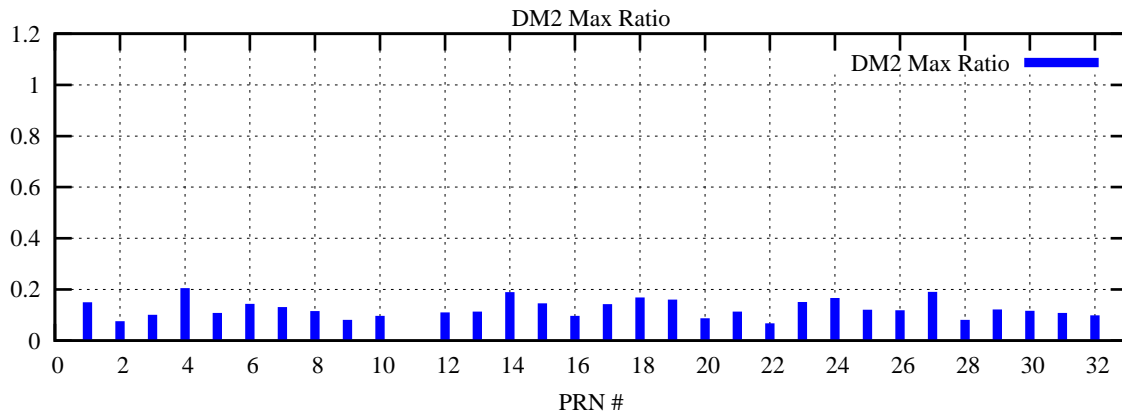

Ratio (PRN Bias/Threshold)

GpsWeek 2136 Day 0

Skinny (Type 0): PRN 8 22
Broad (Type 2): PRN 7 15 17 21 24