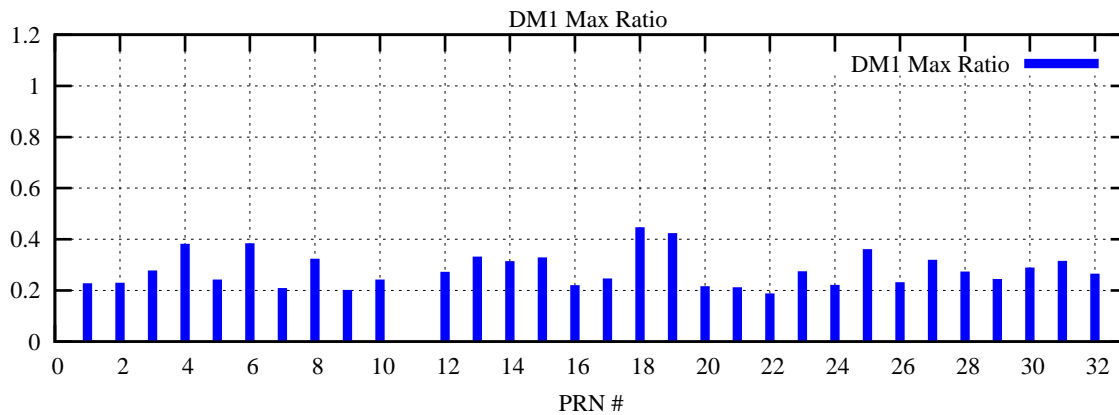

Ratio (PRN Bias/Threshold)

GpsWeek 2136 Day 1

Skinny (Type 0): PRN 8 22
Broad (Type 2): PRN 7 15 17 21 24