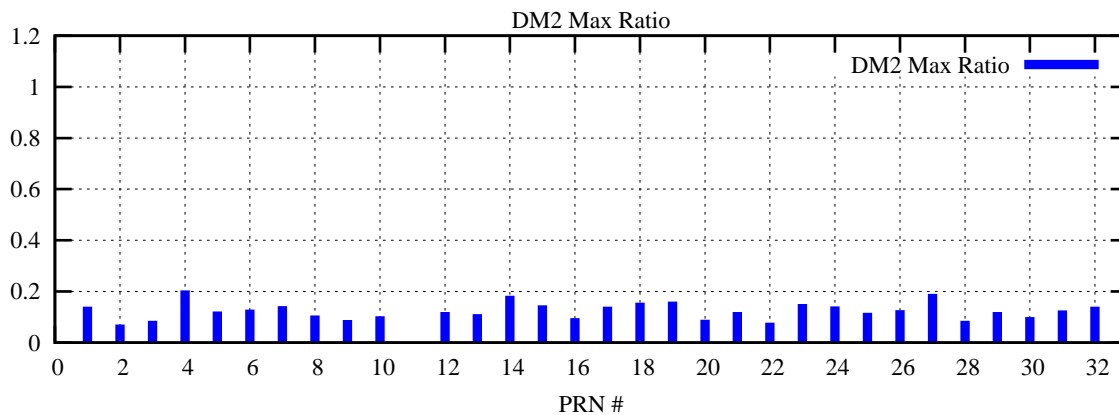

Ratio (PRN Bias/Threshold)

GpsWeek 2136 Day 1

Skinny (Type 0): PRN 8 22
Broad (Type 2): PRN 7 15 17 21 24