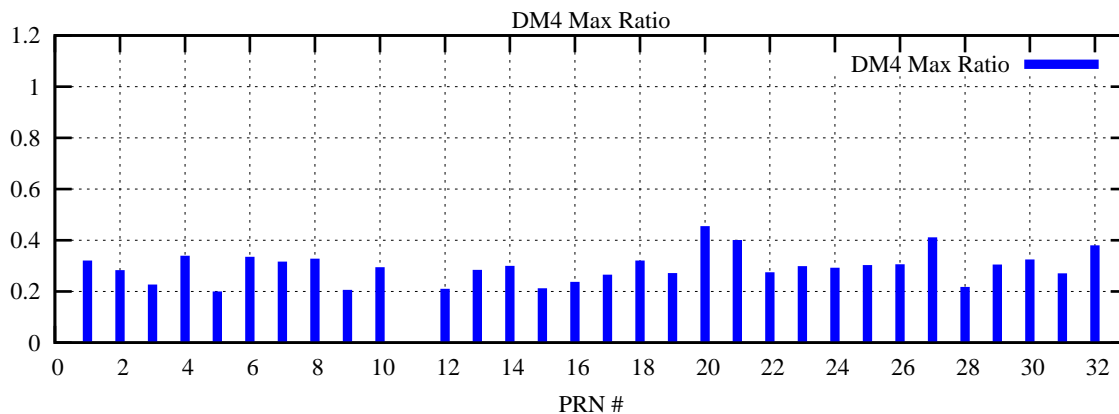

Ratio (PRN Bias/Threshold)

GpsWeek 2136 Day 1

Skinny (Type 0): PRN 8 22
Broad (Type 2): PRN 7 15 17 21 24