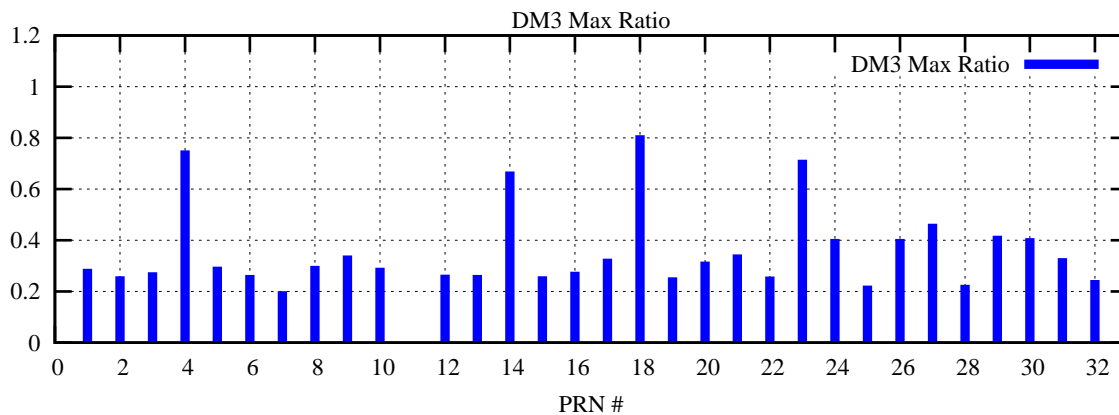

Ratio (PRN Bias/Threshold)

GpsWeek 2136 Day 1

Skinny (Type 0): PRN 8 22
Broad (Type 2): PRN 7 15 17 21 24