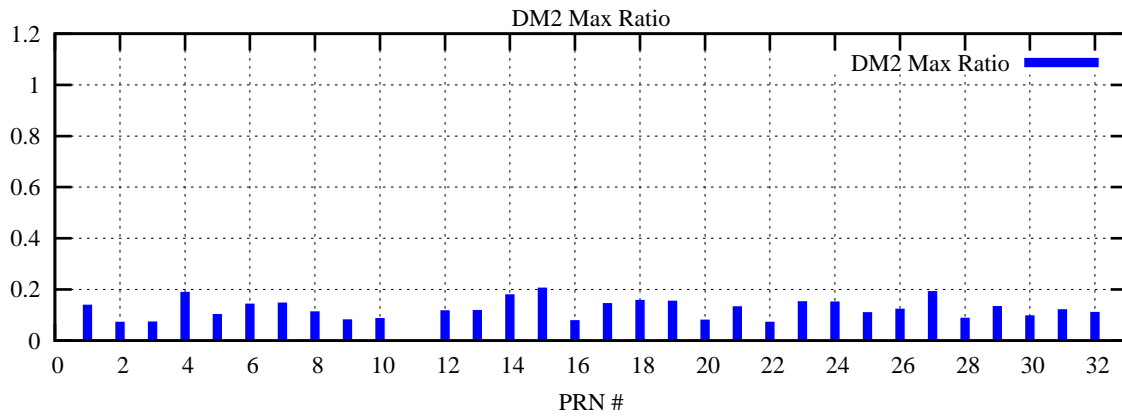

Ratio (PRN Bias/Threshold)

GpsWeek 2137 Day 0

Skinny (Type 0): PRN 8 22  
Broad (Type 2): PRN 7 15 17 21 24