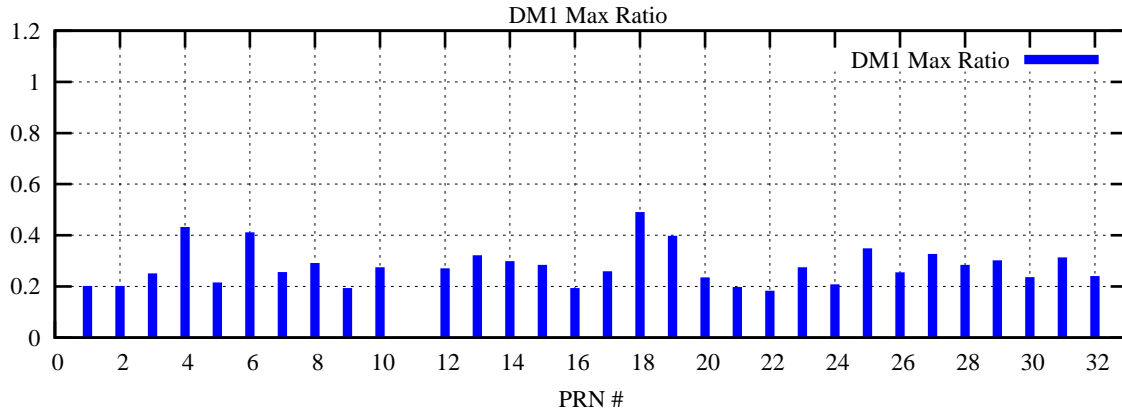

Ratio (PRN Bias/Threshold)

GpsWeek 2137 Day 0

Skinny (Type 0): PRN 8 22  
Broad (Type 2): PRN 7 15 17 21 24