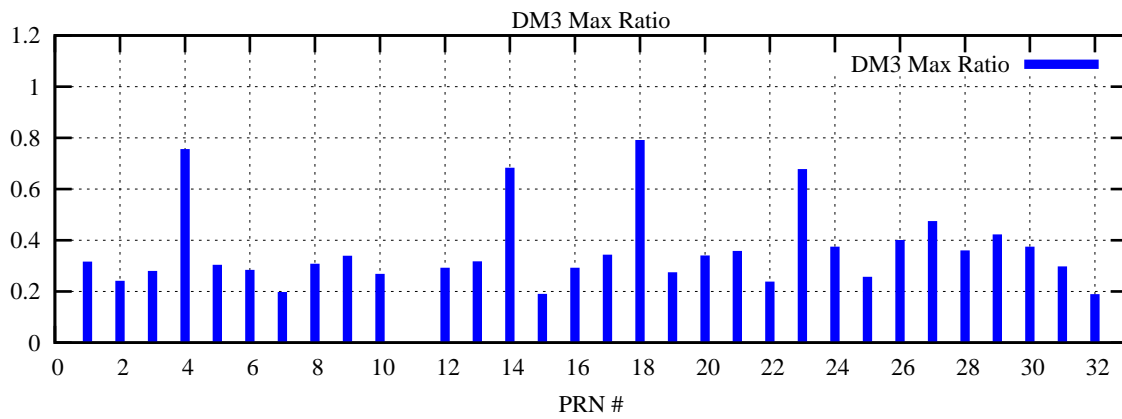

Ratio (PRN Bias/Threshold)

GpsWeek 2137 Day 0

Skinny (Type 0): PRN 8 22  
Broad (Type 2): PRN 7 15 17 21 24