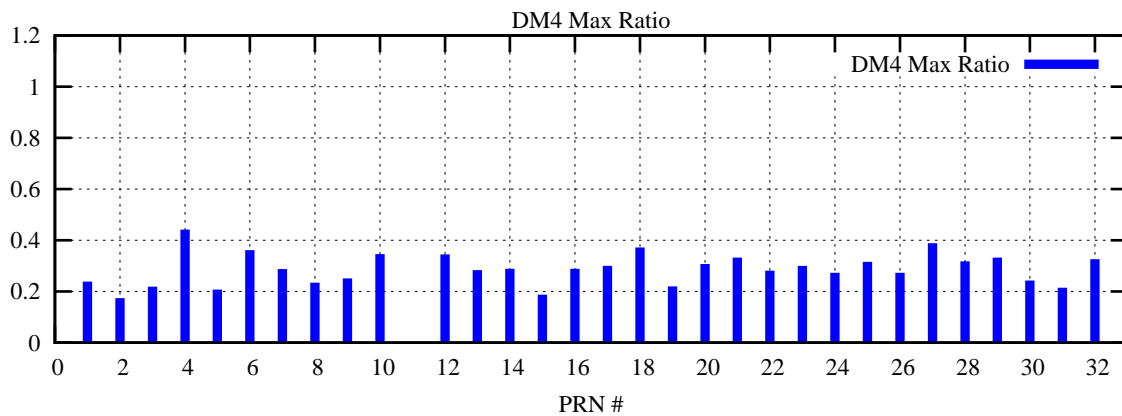

Ratio (PRN Bias/Threshold)

GpsWeek 2137 Day 0

Skinny (Type 0): PRN 8 22  
Broad (Type 2): PRN 7 15 17 21 24