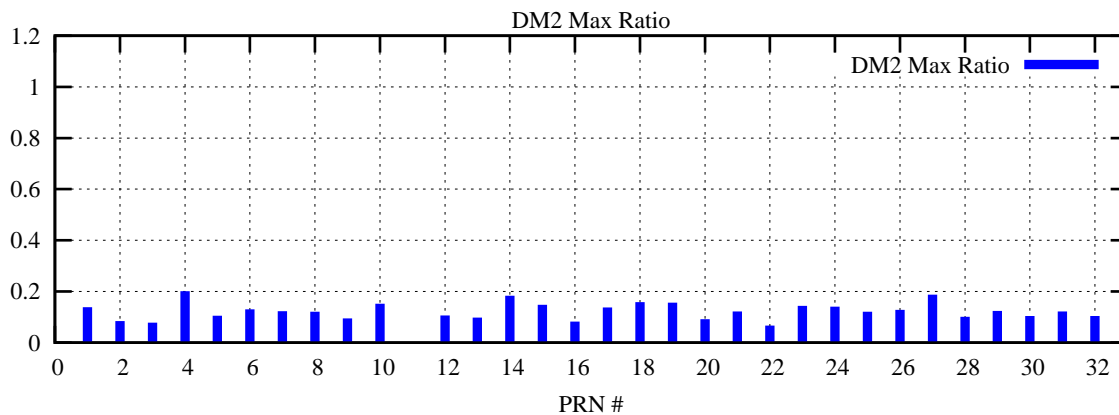

Ratio (PRN Bias/Threshold)

GpsWeek 2137 Day 1

Skinny (Type 0): PRN 8 22
Broad (Type 2): PRN 7 15 17 21 24