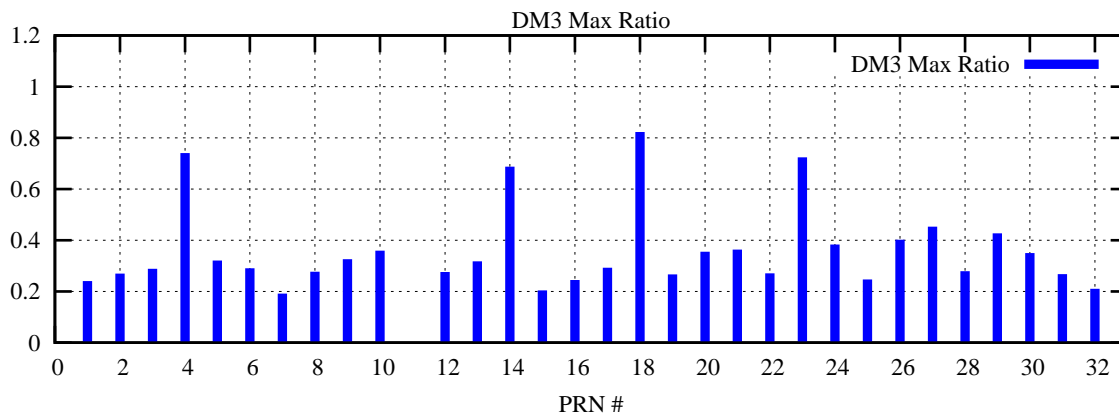

Ratio (PRN Bias/Threshold)

GpsWeek 2137 Day 1

Skinny (Type 0): PRN 8 22
Broad (Type 2): PRN 7 15 17 21 24