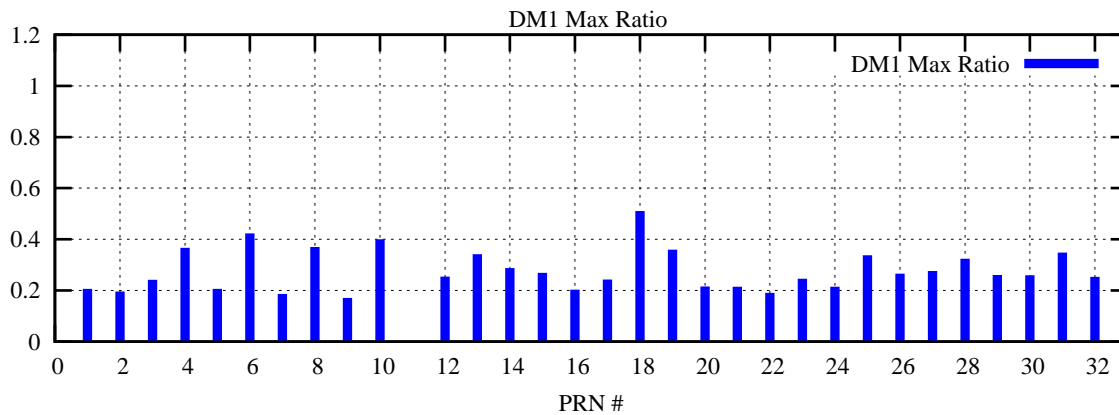

Ratio (PRN Bias/Threshold)

GpsWeek 2137 Day 1

Skinny (Type 0): PRN 8 22
Broad (Type 2): PRN 7 15 17 21 24