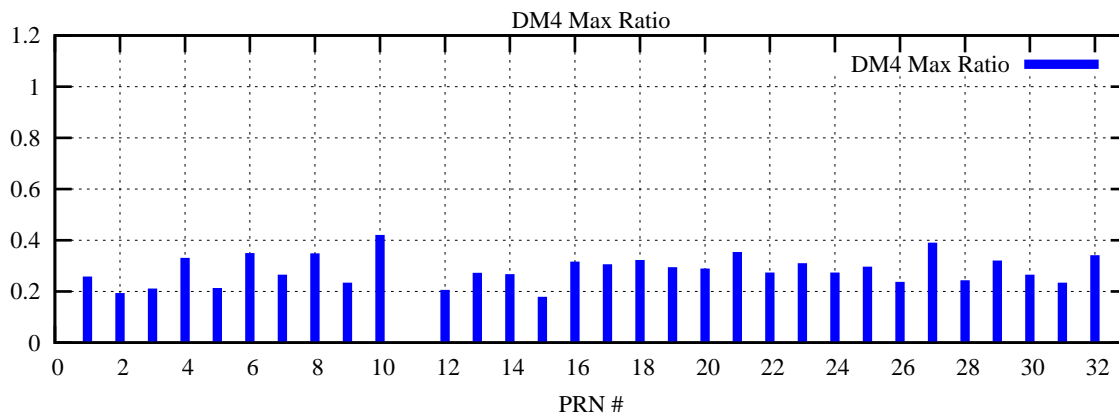

Ratio (PRN Bias/Threshold)

GpsWeek 2137 Day 1

Skinny (Type 0): PRN 8 22
Broad (Type 2): PRN 7 15 17 21 24