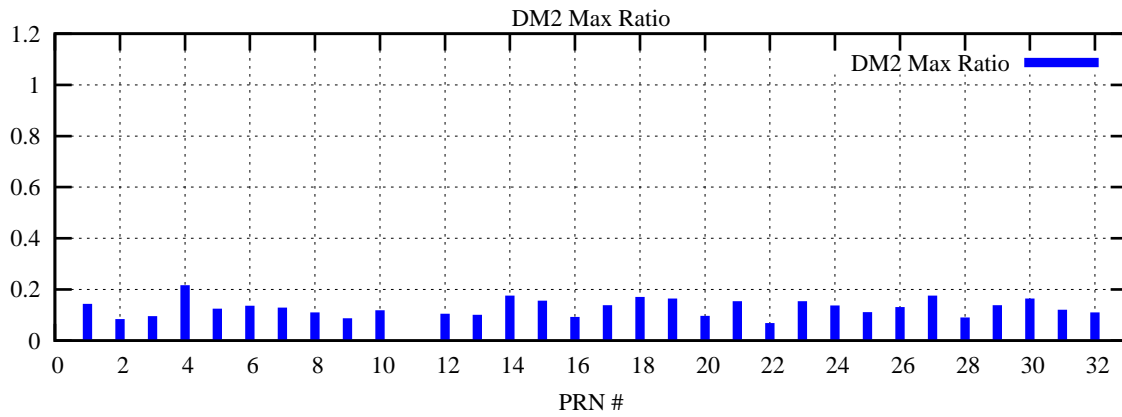

Ratio (PRN Bias/Threshold)

GpsWeek 2137 Day 5

Skinny (Type 0): PRN 8 22  
Broad (Type 2): PRN 7 15 17 21 24