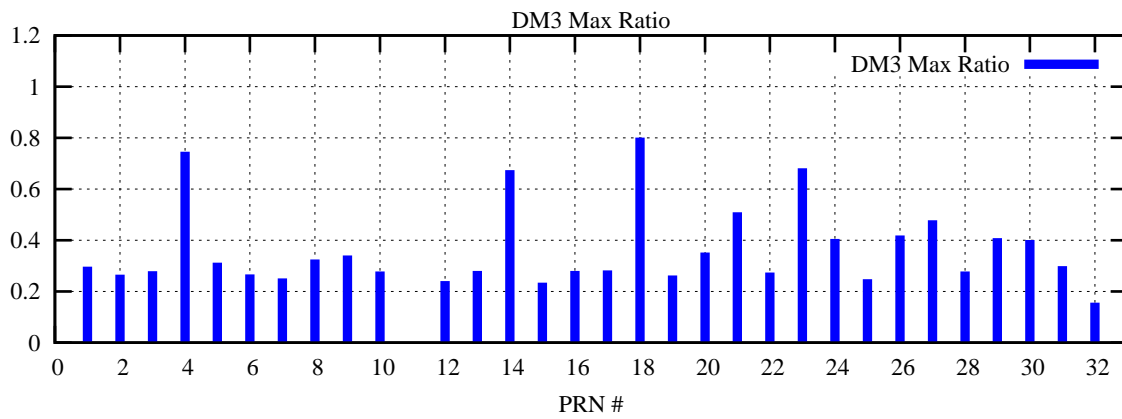

Ratio (PRN Bias/Threshold)

GpsWeek 2137 Day 5

Skinny (Type 0): PRN 8 22  
Broad (Type 2): PRN 7 15 17 21 24