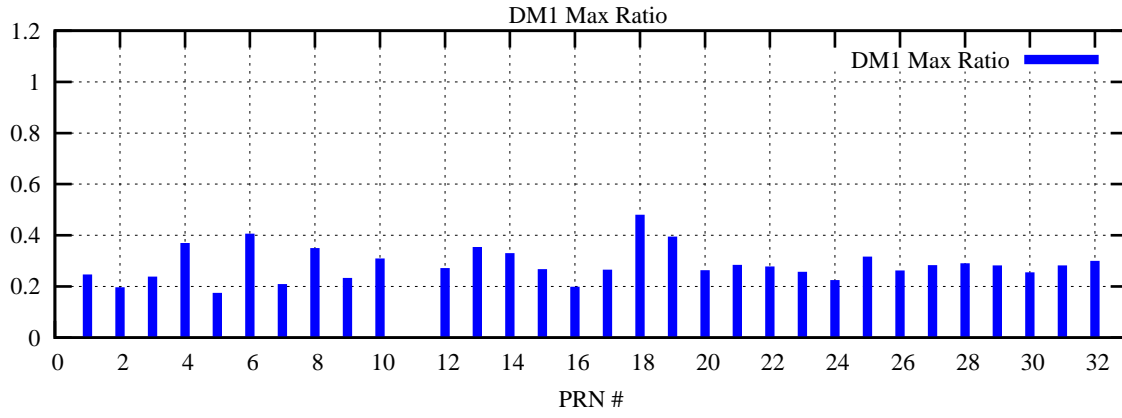

Ratio (PRN Bias/Threshold)

GpsWeek 2137 Day 5

Skinny (Type 0): PRN 8 22  
Broad (Type 2): PRN 7 15 17 21 24