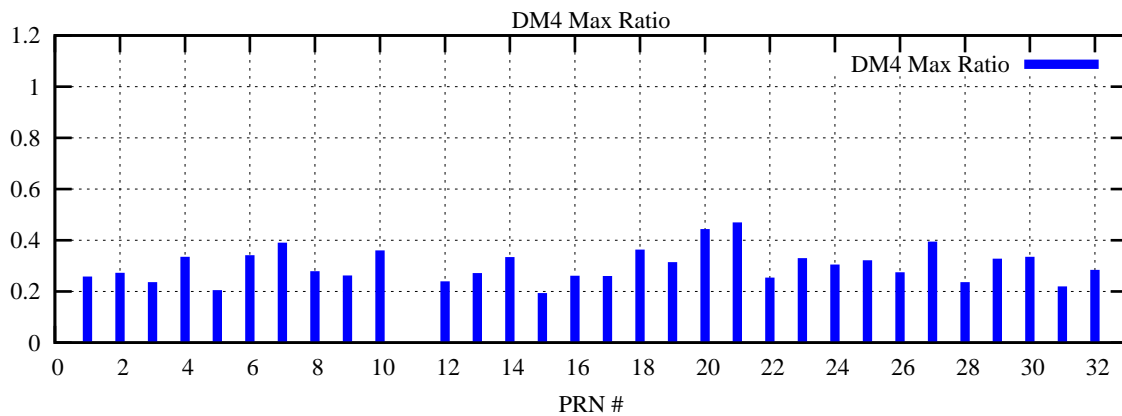

Ratio (PRN Bias/Threshold)

GpsWeek 2137 Day 5

Skinny (Type 0): PRN 8 22  
Broad (Type 2): PRN 7 15 17 21 24