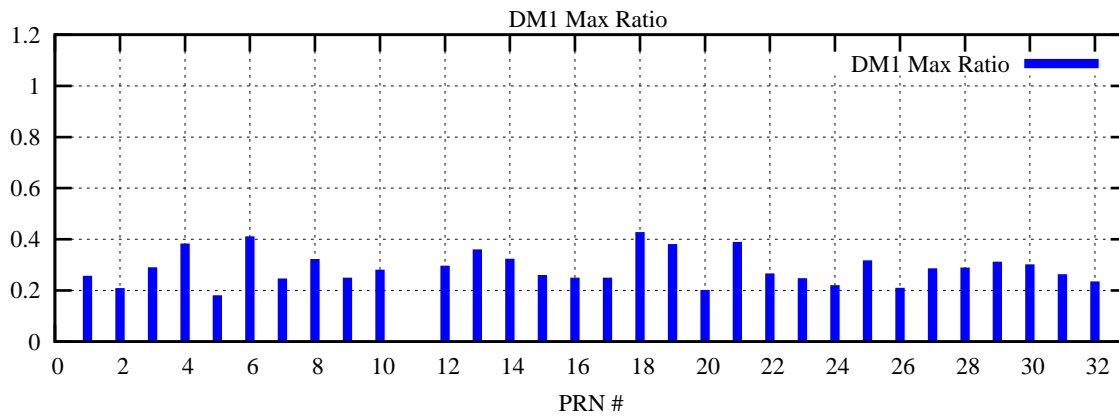

Ratio (PRN Bias/Threshold)

GpsWeek 2137 Day 6

Skinny (Type 0): PRN 8 22
Broad (Type 2): PRN 7 15 17 21 24