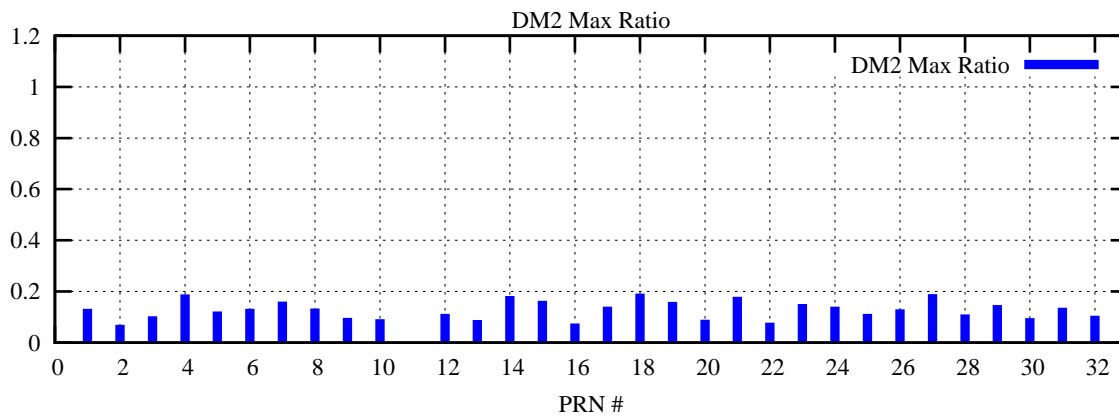

Ratio (PRN Bias/Threshold)

GpsWeek 2137 Day 6

Skinny (Type 0): PRN 8 22
Broad (Type 2): PRN 7 15 17 21 24