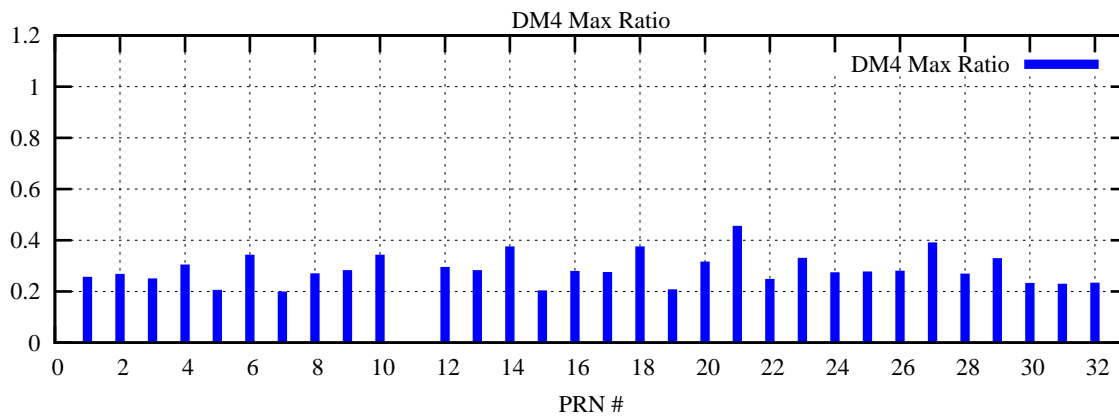

Ratio (PRN Bias/Threshold)

GpsWeek 2137 Day 6

Skinny (Type 0): PRN 8 22
Broad (Type 2): PRN 7 15 17 21 24