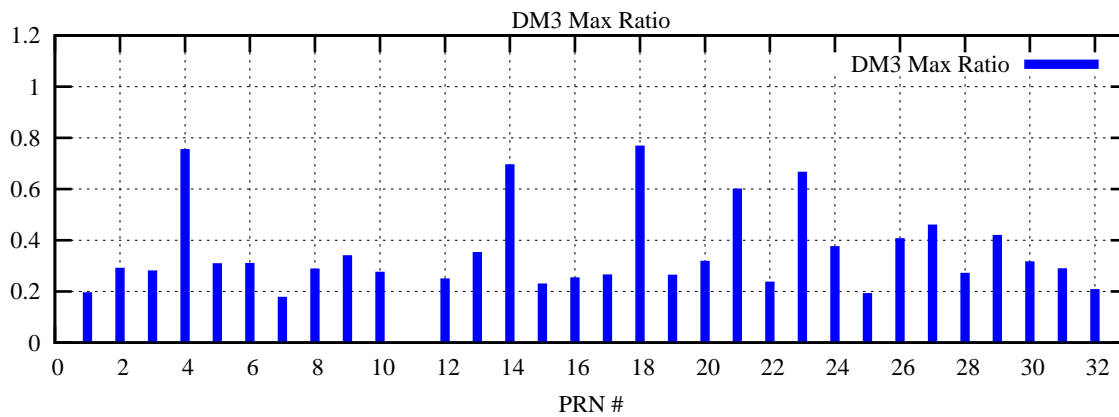

Ratio (PRN Bias/Threshold)

GpsWeek 2137 Day 6

Skinny (Type 0): PRN 8 22
Broad (Type 2): PRN 7 15 17 21 24