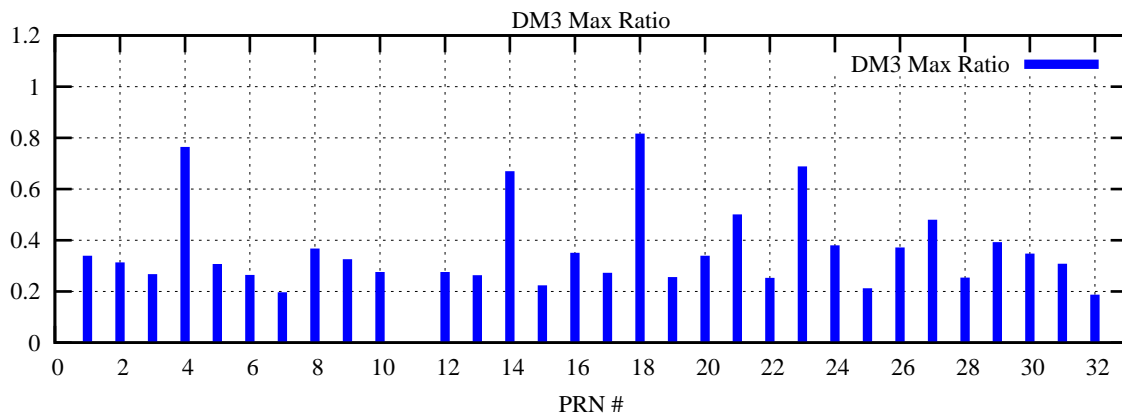

Ratio (PRN Bias/Threshold)

GpsWeek 2138 Day 6

Skinny (Type 0): PRN 8 22
Broad (Type 2): PRN 7 15 17 21 24