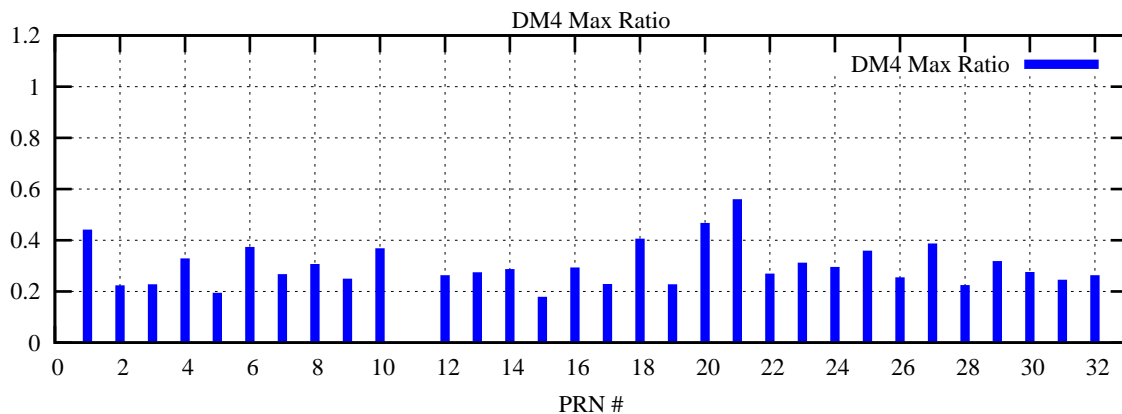

Ratio (PRN Bias/Threshold)

GpsWeek 2138 Day 6

Skinny (Type 0): PRN 8 22
Broad (Type 2): PRN 7 15 17 21 24