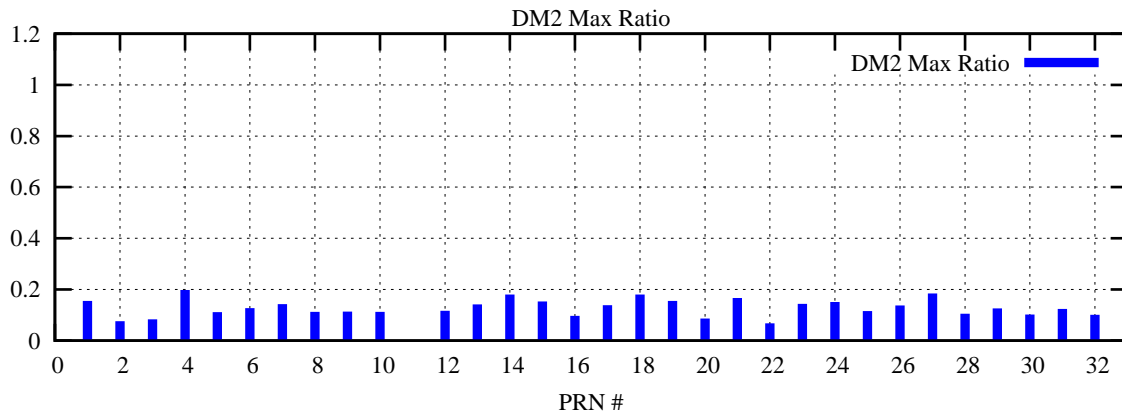

Ratio (PRN Bias/Threshold)

GpsWeek 2138 Day 6

Skinny (Type 0): PRN 8 22
Broad (Type 2): PRN 7 15 17 21 24