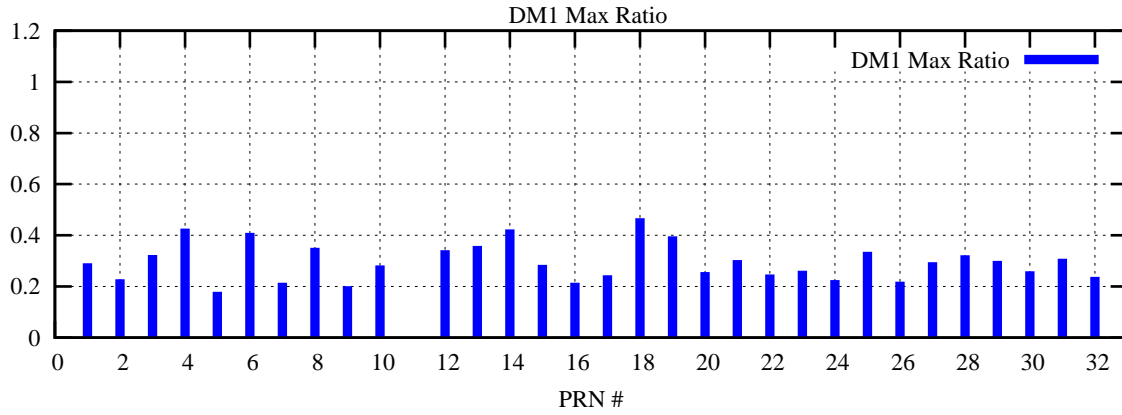

Ratio (PRN Bias/Threshold)

GpsWeek 2138 Day 6

Skinny (Type 0): PRN 8 22
Broad (Type 2): PRN 7 15 17 21 24