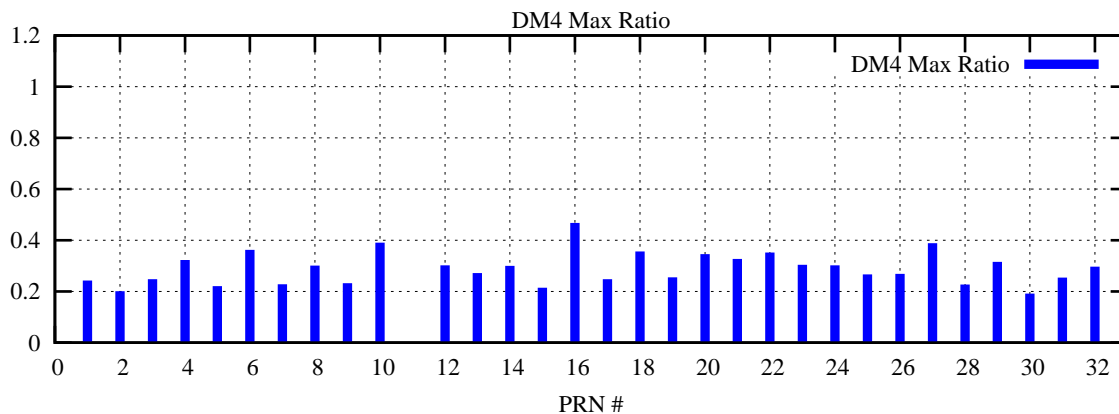

Ratio (PRN Bias/Threshold)

GpsWeek 2139 Day 0

Skinny (Type 0): PRN 8 22
Broad (Type 2): PRN 7 15 17 21 24