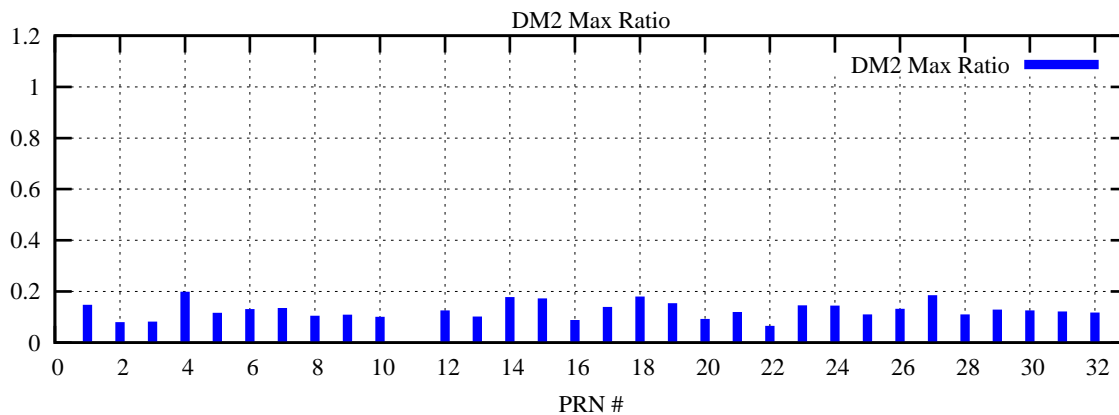

Ratio (PRN Bias/Threshold)

GpsWeek 2139 Day 0

Skinny (Type 0): PRN 8 22
Broad (Type 2): PRN 7 15 17 21 24