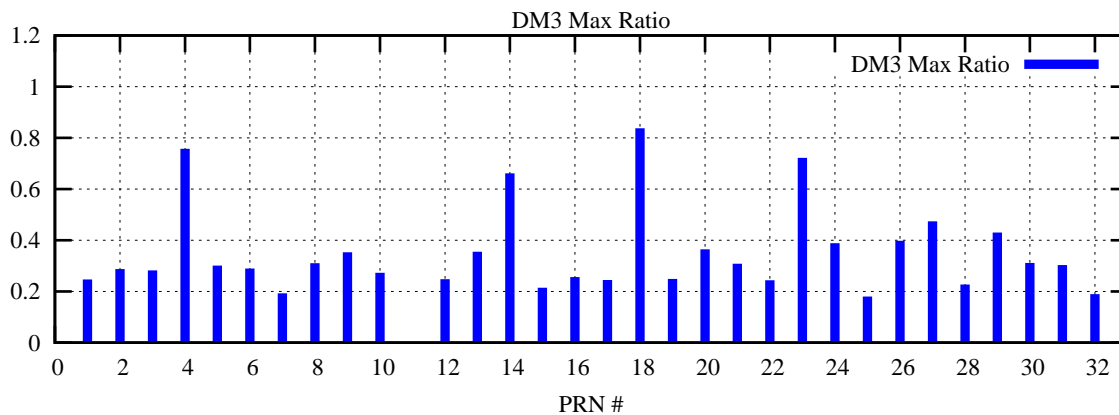

Ratio (PRN Bias/Threshold)

GpsWeek 2139 Day 0

Skinny (Type 0): PRN 8 22
Broad (Type 2): PRN 7 15 17 21 24