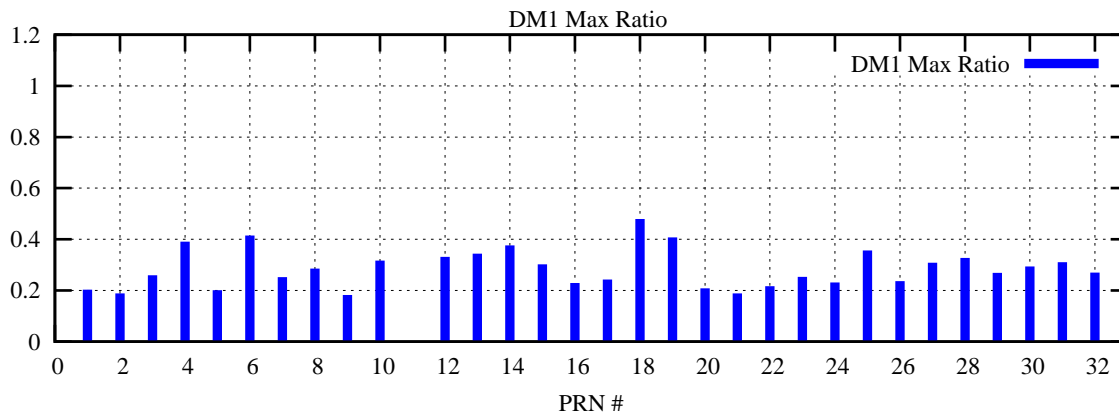

Ratio (PRN Bias/Threshold)

GpsWeek 2139 Day 0

Skinny (Type 0): PRN 8 22
Broad (Type 2): PRN 7 15 17 21 24