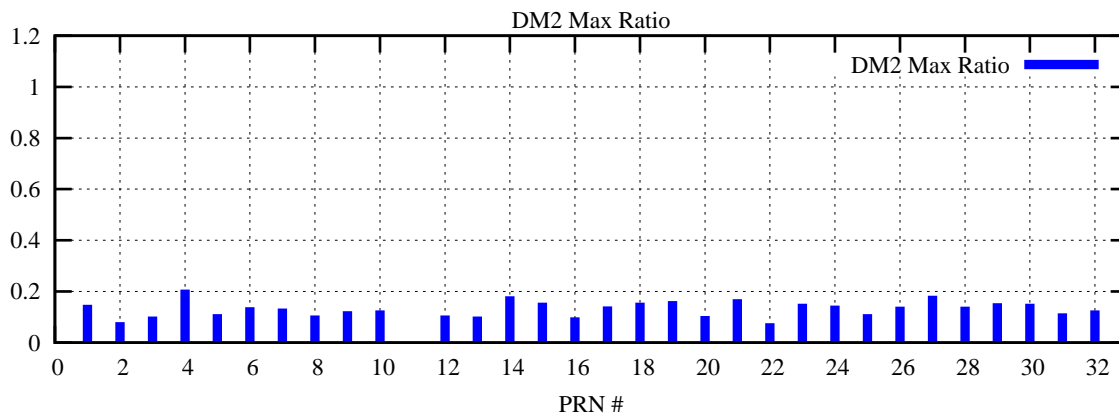

Ratio (PRN Bias/Threshold)

GpsWeek 2139 Day 6

Skinny (Type 0): PRN 8 22
Broad (Type 2): PRN 7 15 17 21 24