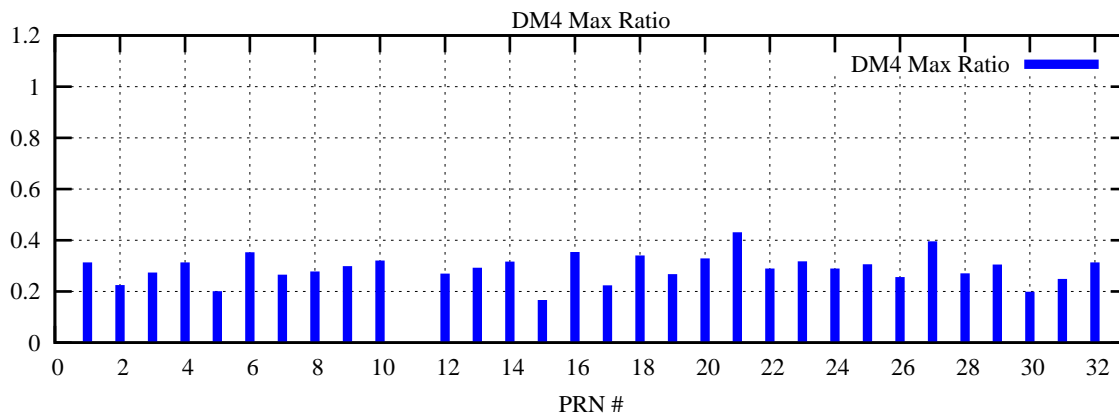

Ratio (PRN Bias/Threshold)

GpsWeek 2139 Day 6

Skinny (Type 0): PRN 8 22
Broad (Type 2): PRN 7 15 17 21 24