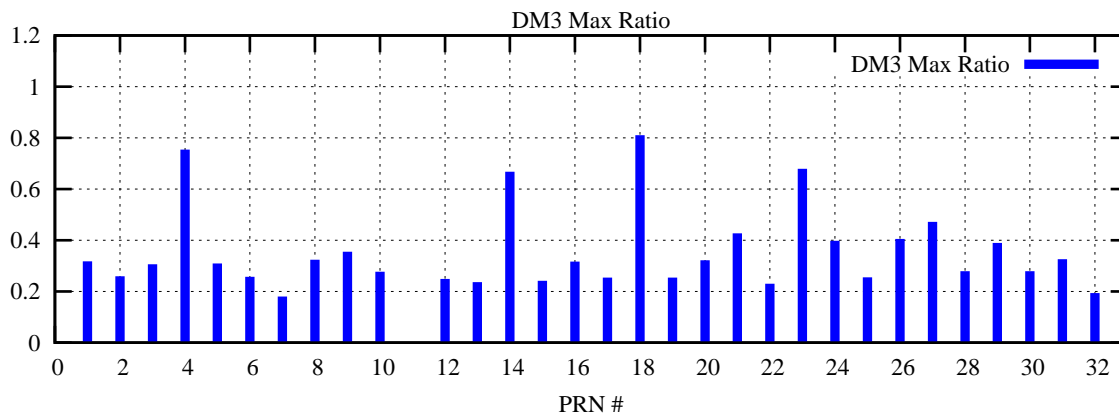

Ratio (PRN Bias/Threshold)

GpsWeek 2139 Day 6

Skinny (Type 0): PRN 8 22
Broad (Type 2): PRN 7 15 17 21 24