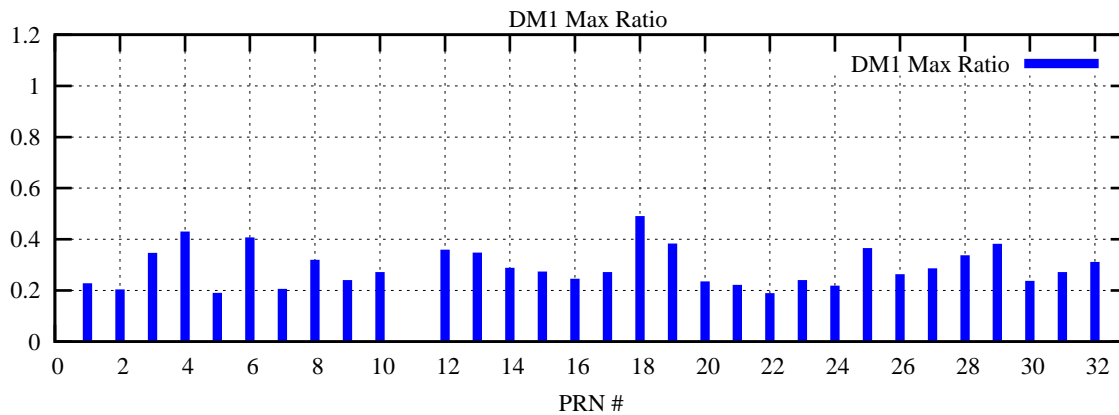

Ratio (PRN Bias/Threshold)

GpsWeek 2139 Day 6

Skinny (Type 0): PRN 8 22
Broad (Type 2): PRN 7 15 17 21 24