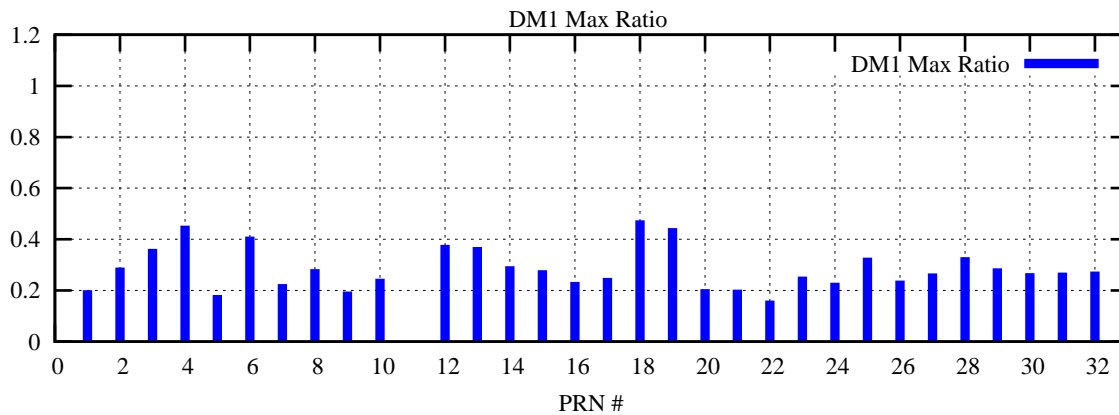

Ratio (PRN Bias/Threshold)

GpsWeek 2140 Day 0

Skinny (Type 0): PRN 8 22
Broad (Type 2): PRN 7 15 17 21 24