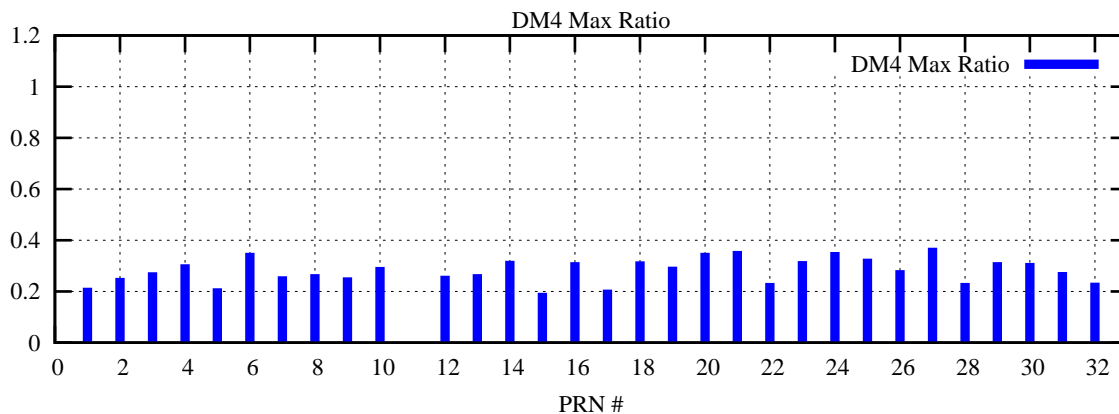

Ratio (PRN Bias/Threshold)

GpsWeek 2140 Day 0

Skinny (Type 0): PRN 8 22
Broad (Type 2): PRN 7 15 17 21 24