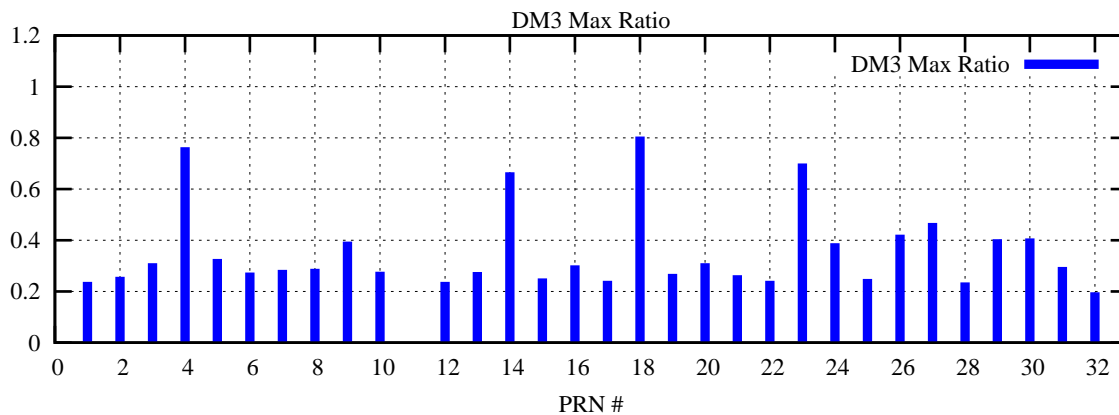

Ratio (PRN Bias/Threshold)

GpsWeek 2140 Day 0

Skinny (Type 0): PRN 8 22
Broad (Type 2): PRN 7 15 17 21 24