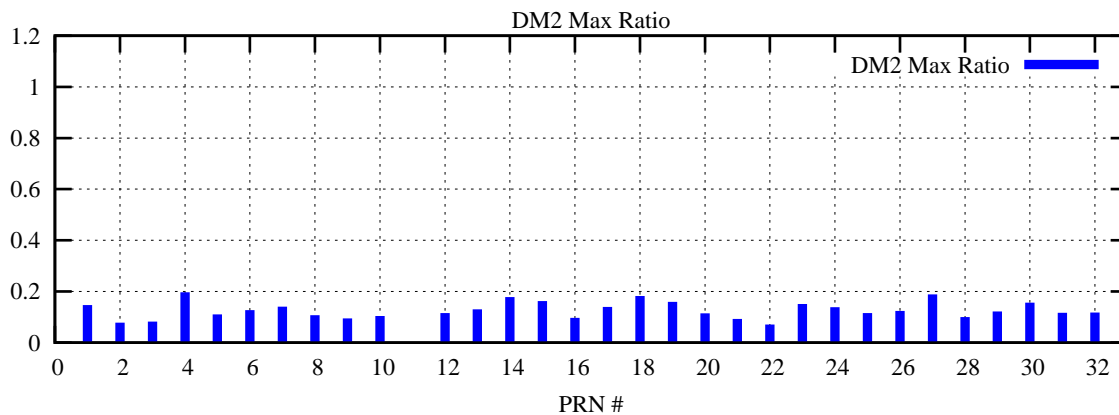

Ratio (PRN Bias/Threshold)

GpsWeek 2140 Day 0

Skinny (Type 0): PRN 8 22
Broad (Type 2): PRN 7 15 17 21 24