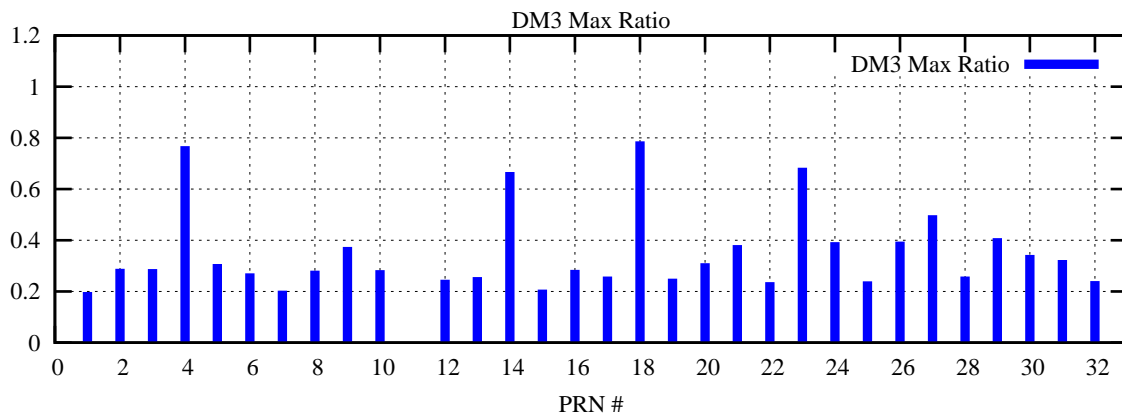

Ratio (PRN Bias/Threshold)

GpsWeek 2140 Day 1

Skinny (Type 0): PRN 8 22  
Broad (Type 2): PRN 7 15 17 21 24