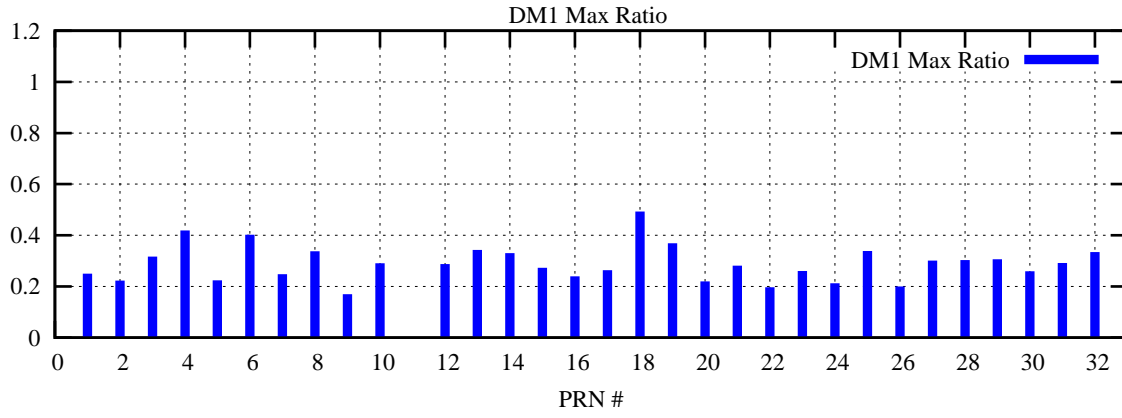

Ratio (PRN Bias/Threshold)

GpsWeek 2140 Day 1

Skinny (Type 0): PRN 8 22  
Broad (Type 2): PRN 7 15 17 21 24