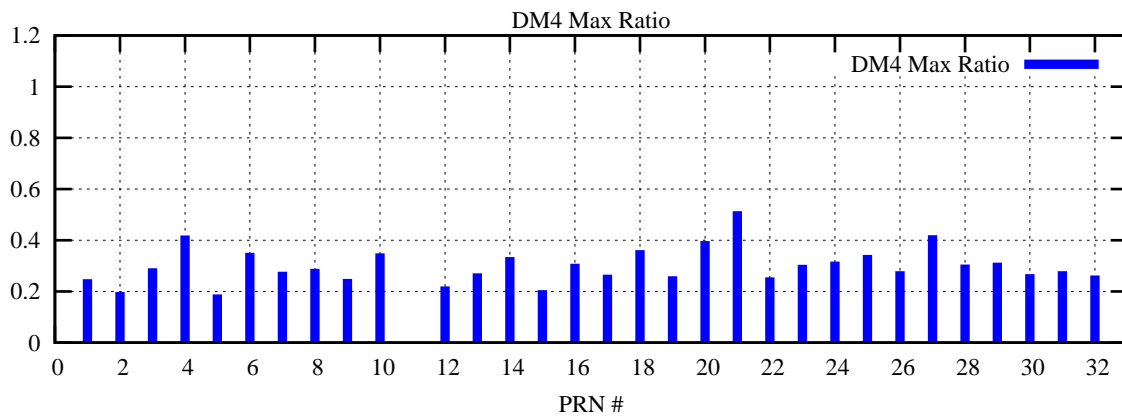

Ratio (PRN Bias/Threshold)

GpsWeek 2140 Day 1

Skinny (Type 0): PRN 8 22  
Broad (Type 2): PRN 7 15 17 21 24