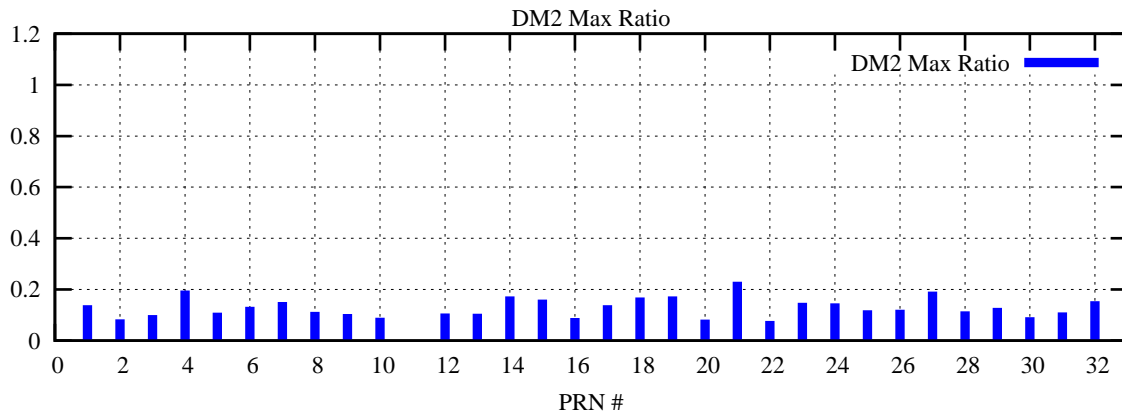

Ratio (PRN Bias/Threshold)

GpsWeek 2140 Day 1

Skinny (Type 0): PRN 8 22  
Broad (Type 2): PRN 7 15 17 21 24