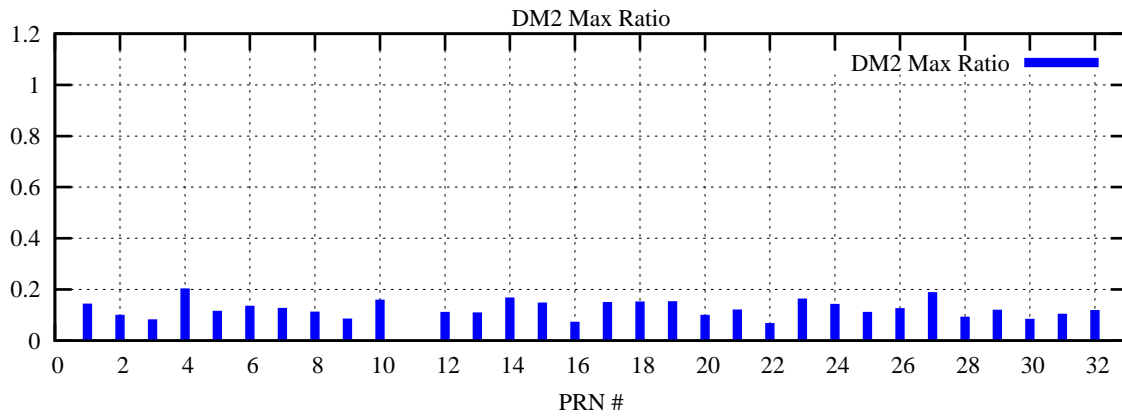

Ratio (PRN Bias/Threshold)

GpsWeek 2140 Day 6

Skinny (Type 0): PRN 8 22
Broad (Type 2): PRN 7 15 17 21 24