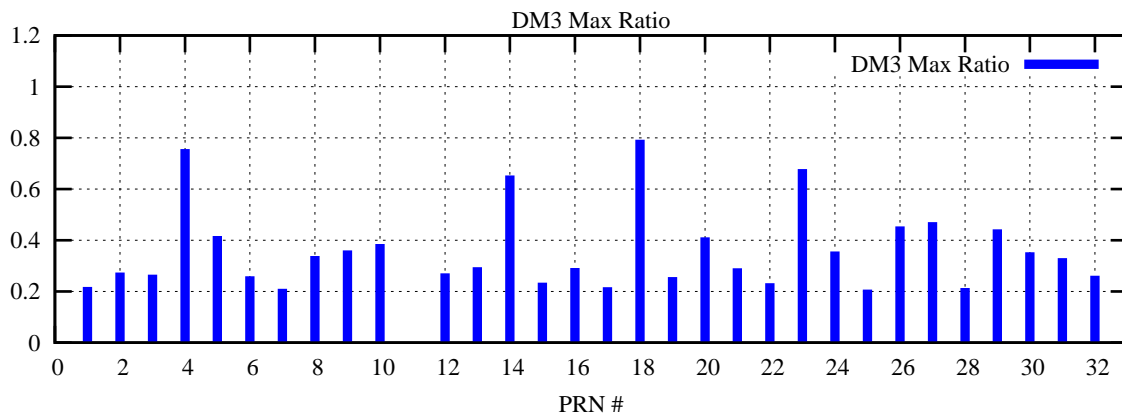

Ratio (PRN Bias/Threshold)

GpsWeek 2140 Day 6

Skinny (Type 0): PRN 8 22
Broad (Type 2): PRN 7 15 17 21 24