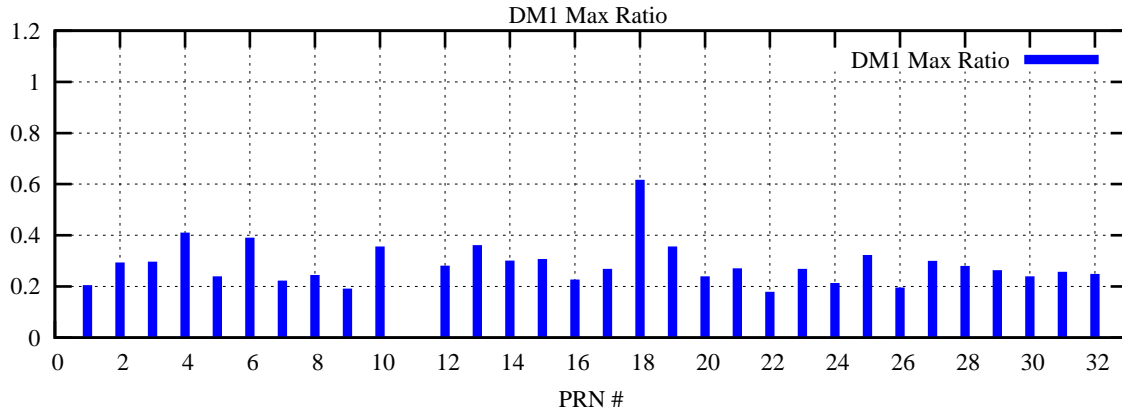

Ratio (PRN Bias/Threshold)

GpsWeek 2140 Day 6

Skinny (Type 0): PRN 8 22
Broad (Type 2): PRN 7 15 17 21 24