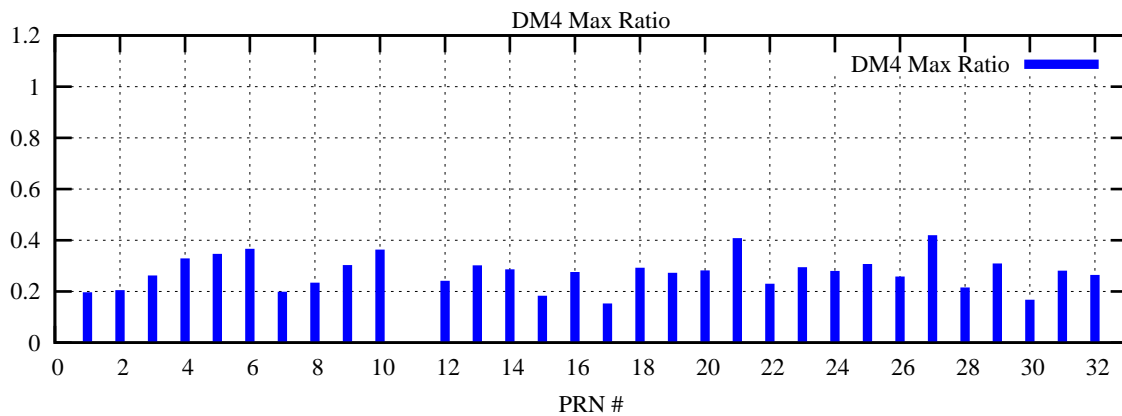

Ratio (PRN Bias/Threshold)

GpsWeek 2140 Day 6

Skinny (Type 0): PRN 8 22
Broad (Type 2): PRN 7 15 17 21 24